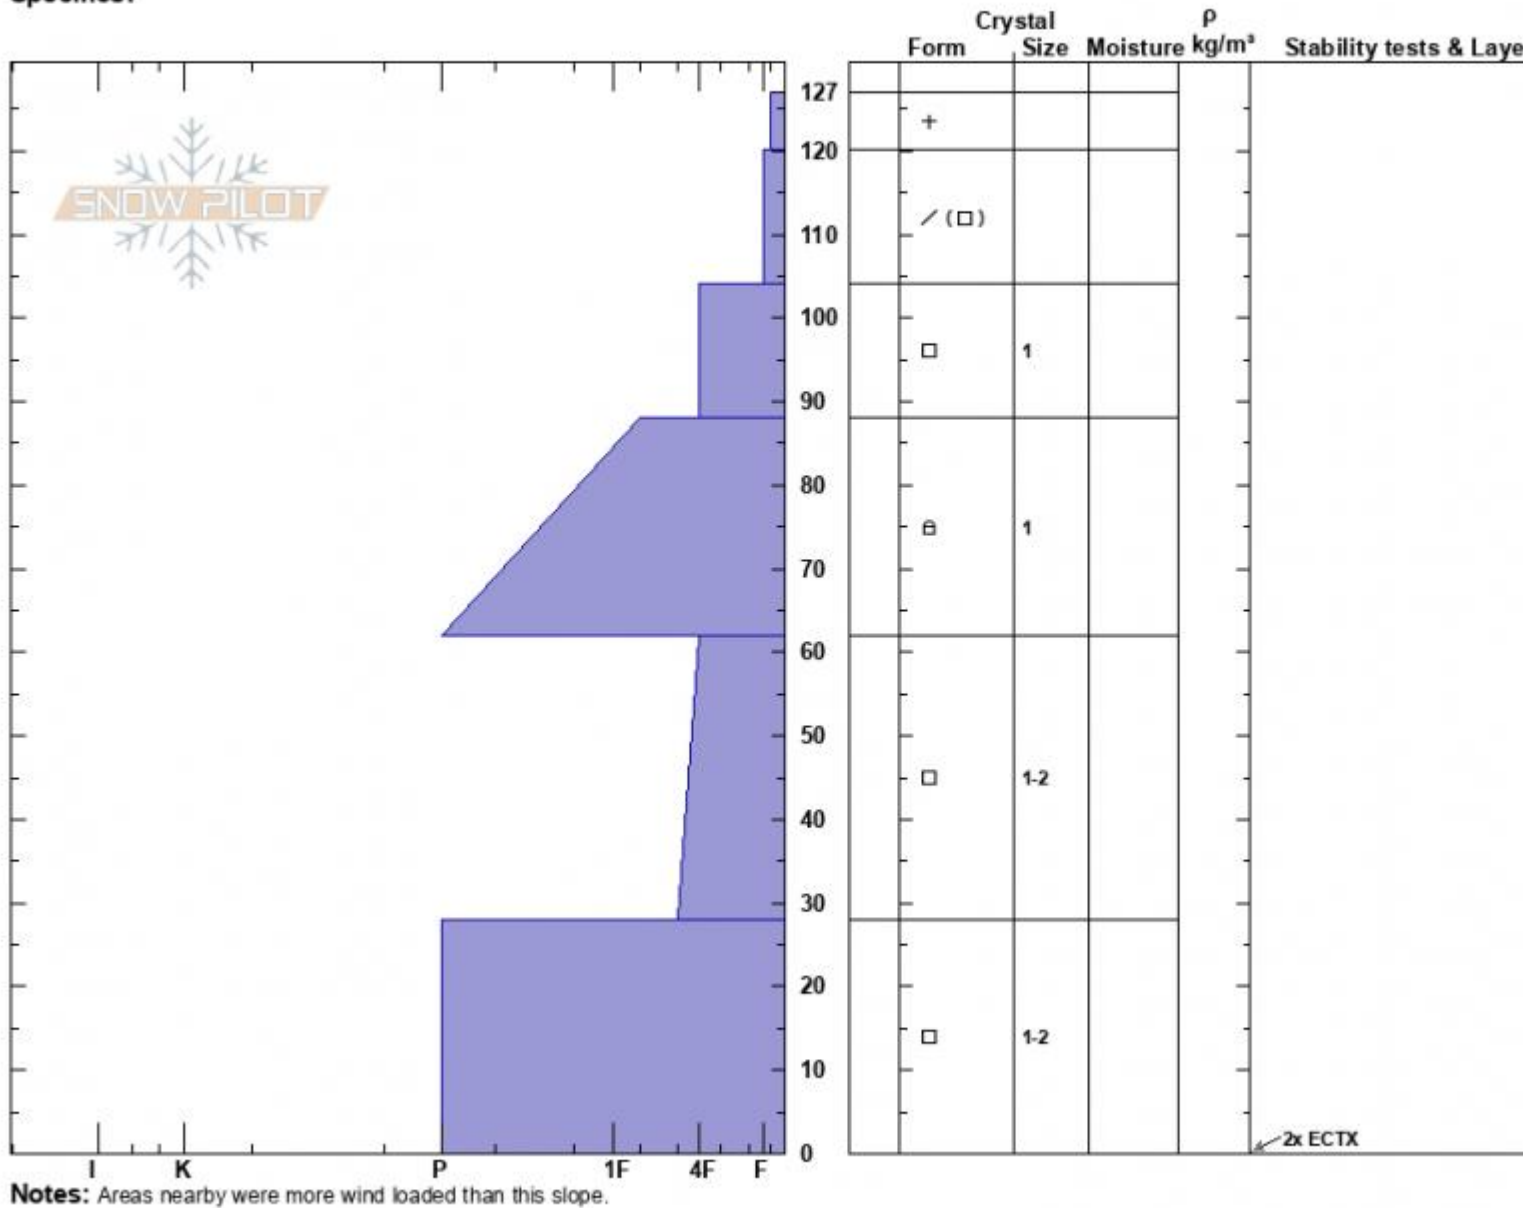

Wilderness Boundary
 Madison Range-S
 MT
 Elevation: 8770 ft
 Aspect: 217°
 Specifics:

Alex Haddad
 12/23/2022 - 12:47pm
 Co-ord: 44.97667N, -111.35940W
 Slope Angle: 29°
 Wind Loading: no

Stability: HS:127 Layer Notes:
 Air Temperature: -16.7°C PF:80
 Sky Cover: OVC
 Precipitation: S1
 Wind: SW Light Breeze

Advisory Region
 Southern Madison
 Longitude
 -111.31W
 Latitude
 44.96N
 Southern Madison, 2022-12-23