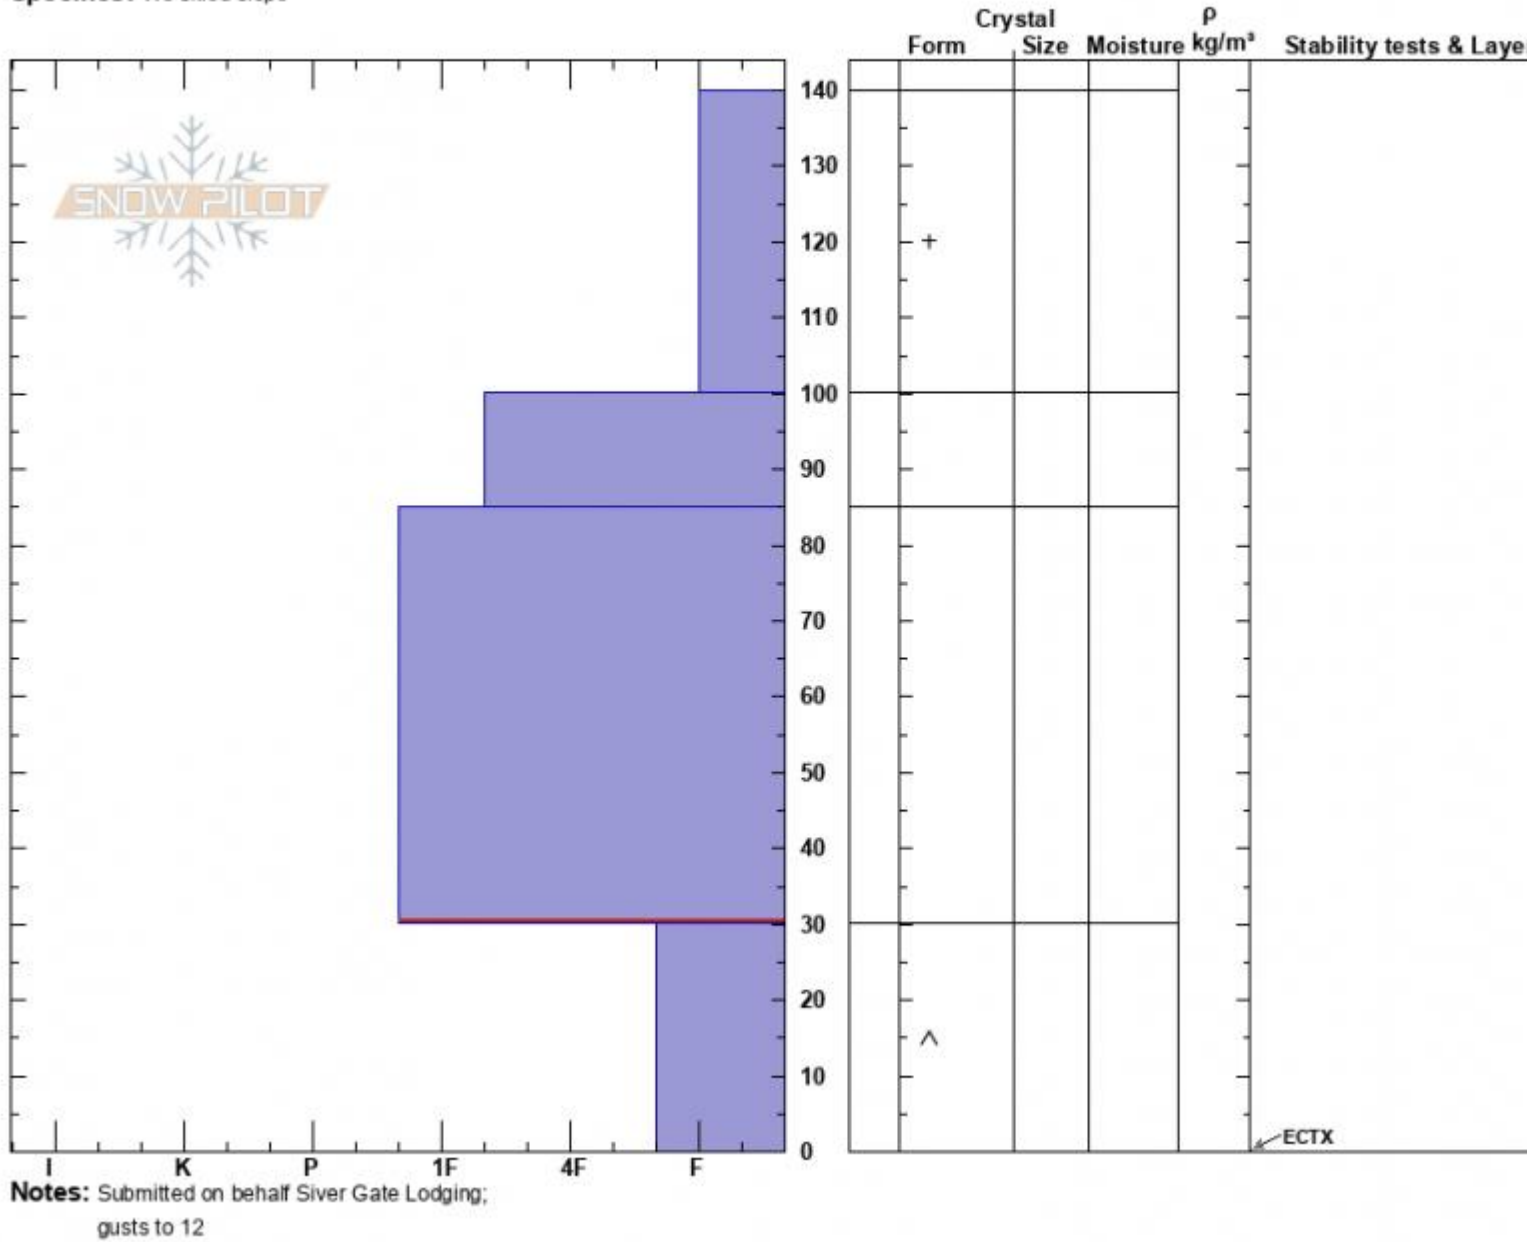

Republic Ridge Osa
 Absaroka Range
 MT
 Elevation: 8746 ft
 Aspect: 67°
 Specifics: We skied slope

Don Carroll
 12/20/2022 - 12:25pm
 Co-ord: 44.99920N, -109.94213W
 Slope Angle: 27°
 Wind Loading: previous

Stability:
 Air Temperature: 20°F
 Sky Cover: OVC
 Precipitation: S2
 Wind: SW Moderate

HS:140
 PF:54
 PS: 38
 Layer Notes:
 85-30cm:Problematic layer

Advisory Region
 Cooke City
 Longitude
 -109.94W
 Latitude
 44.99N
 Cooke City, 2022-12-20