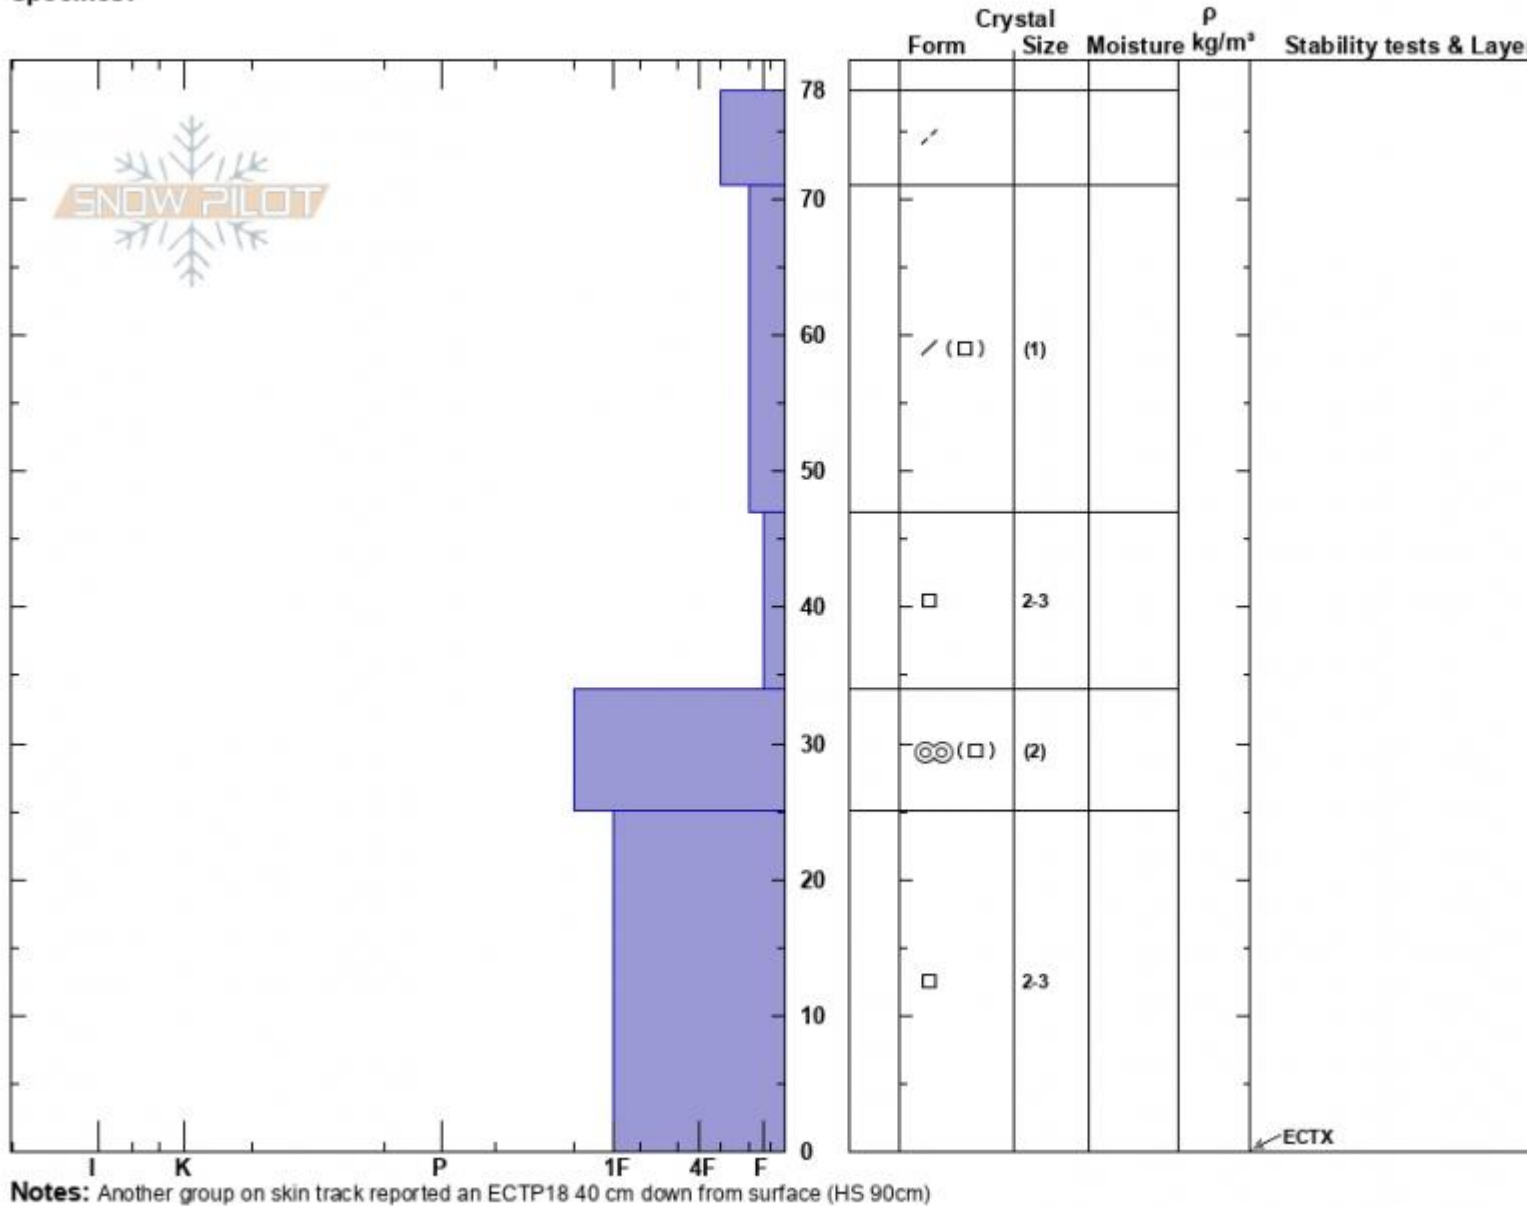

Tyler Lwr  
 Madison Range-N  
 MT  
 Elevation: 9023 ft  
 Aspect: 228°  
 Specifics:

Alex Haddad  
 12/18/2022 - 10:28am  
 Co-ord: 45.32333N, -111.38220W  
 Slope Angle: 32°  
 Wind Loading: previous

Stability: Poor  
 Air Temperature:  
 Sky Cover: FEW  
 Precipitation: NO  
 Wind: Calm

HS:78  
 PF:70  
 PS:30  
 Layer Notes:  
 34-25cm:Problematic layer

Advisory Region  
 Northern Madison  
 Longitude  
 -111.39W  
 Latitude  
 45.34N  
 Northern Madison, 2022-12-18