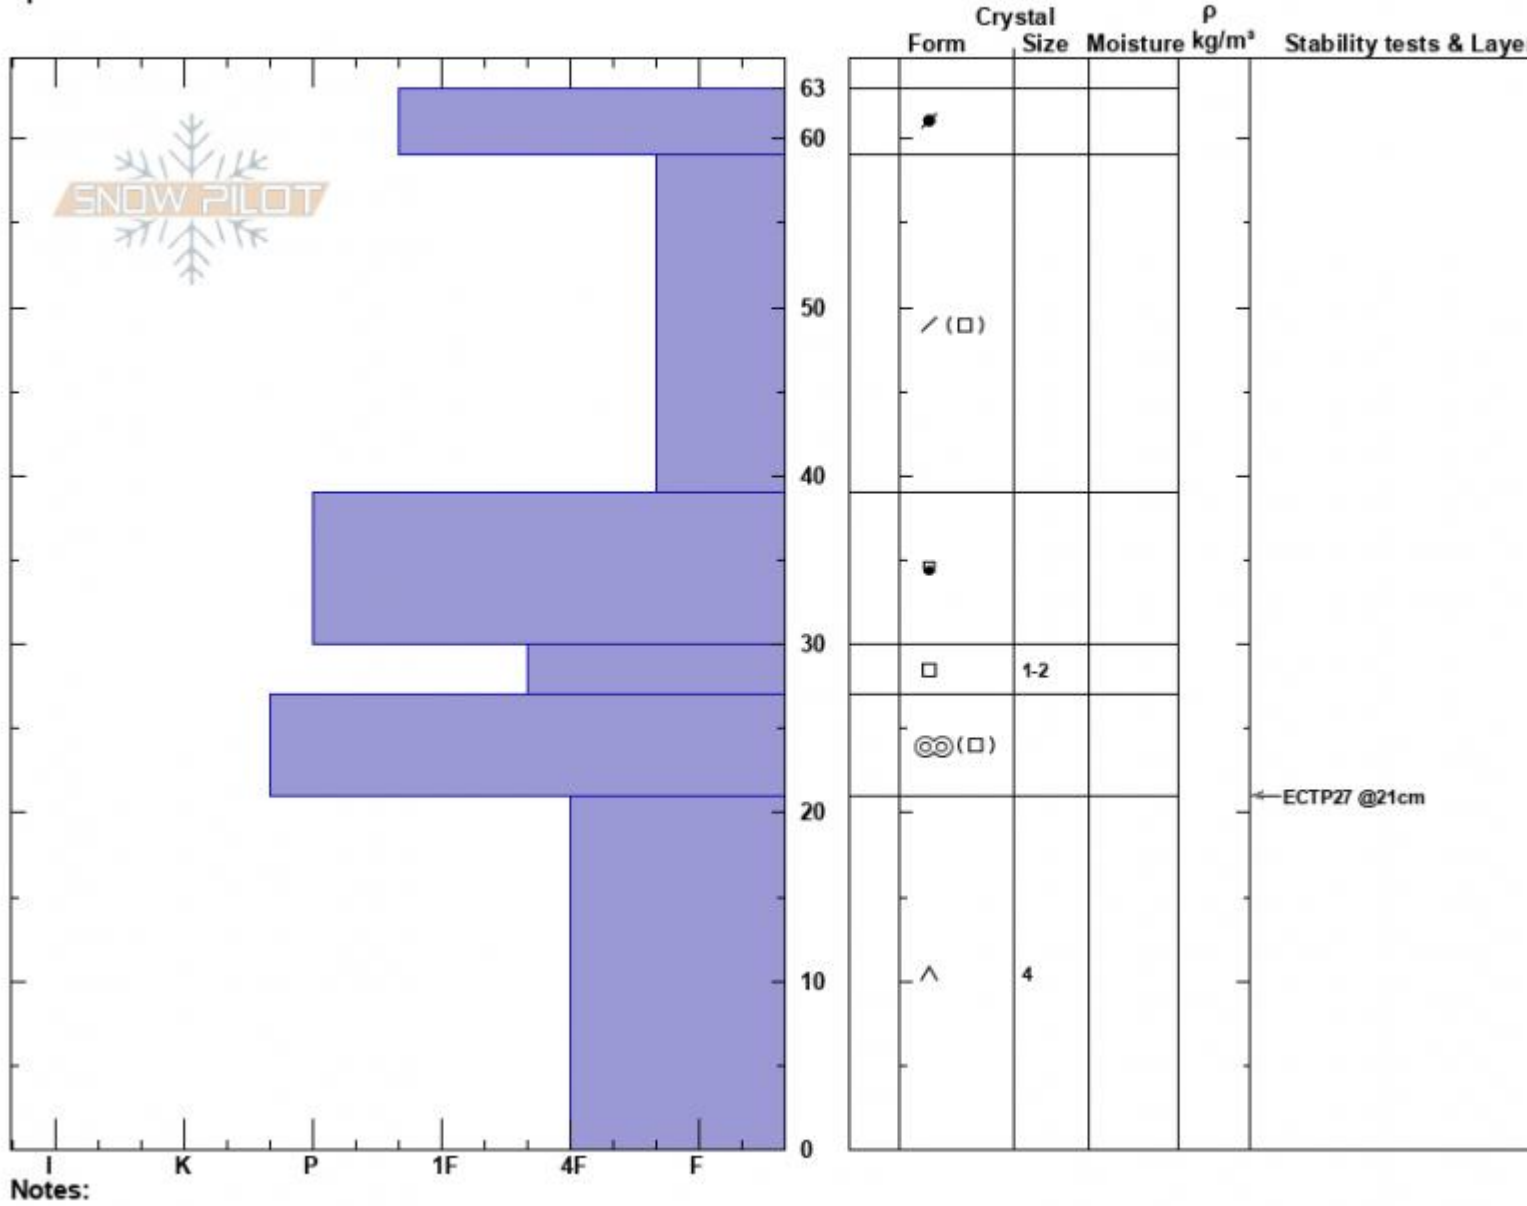

Throne, lower
 Bridger Range
 MT
 Elevation: 7845 ft
 Aspect: 60°
 Specifics:

Alex Marienthal
 12/17/2022 - 10:15am
 Co-ord: 45.88453N, -110.94861W
 Slope Angle: 27°
 Wind Loading: previous

Stability:
 Air Temperature:
 Sky Cover: FEW
 Precipitation: NO
 Wind: Light Breeze

HS:63
 PF:15
 PS:30
 Layer Notes:

Advisory Region
 Bridger Range
 Longitude
 -110.95W
 Latitude
 45.88N
 Bridger Range, 2022-12-18