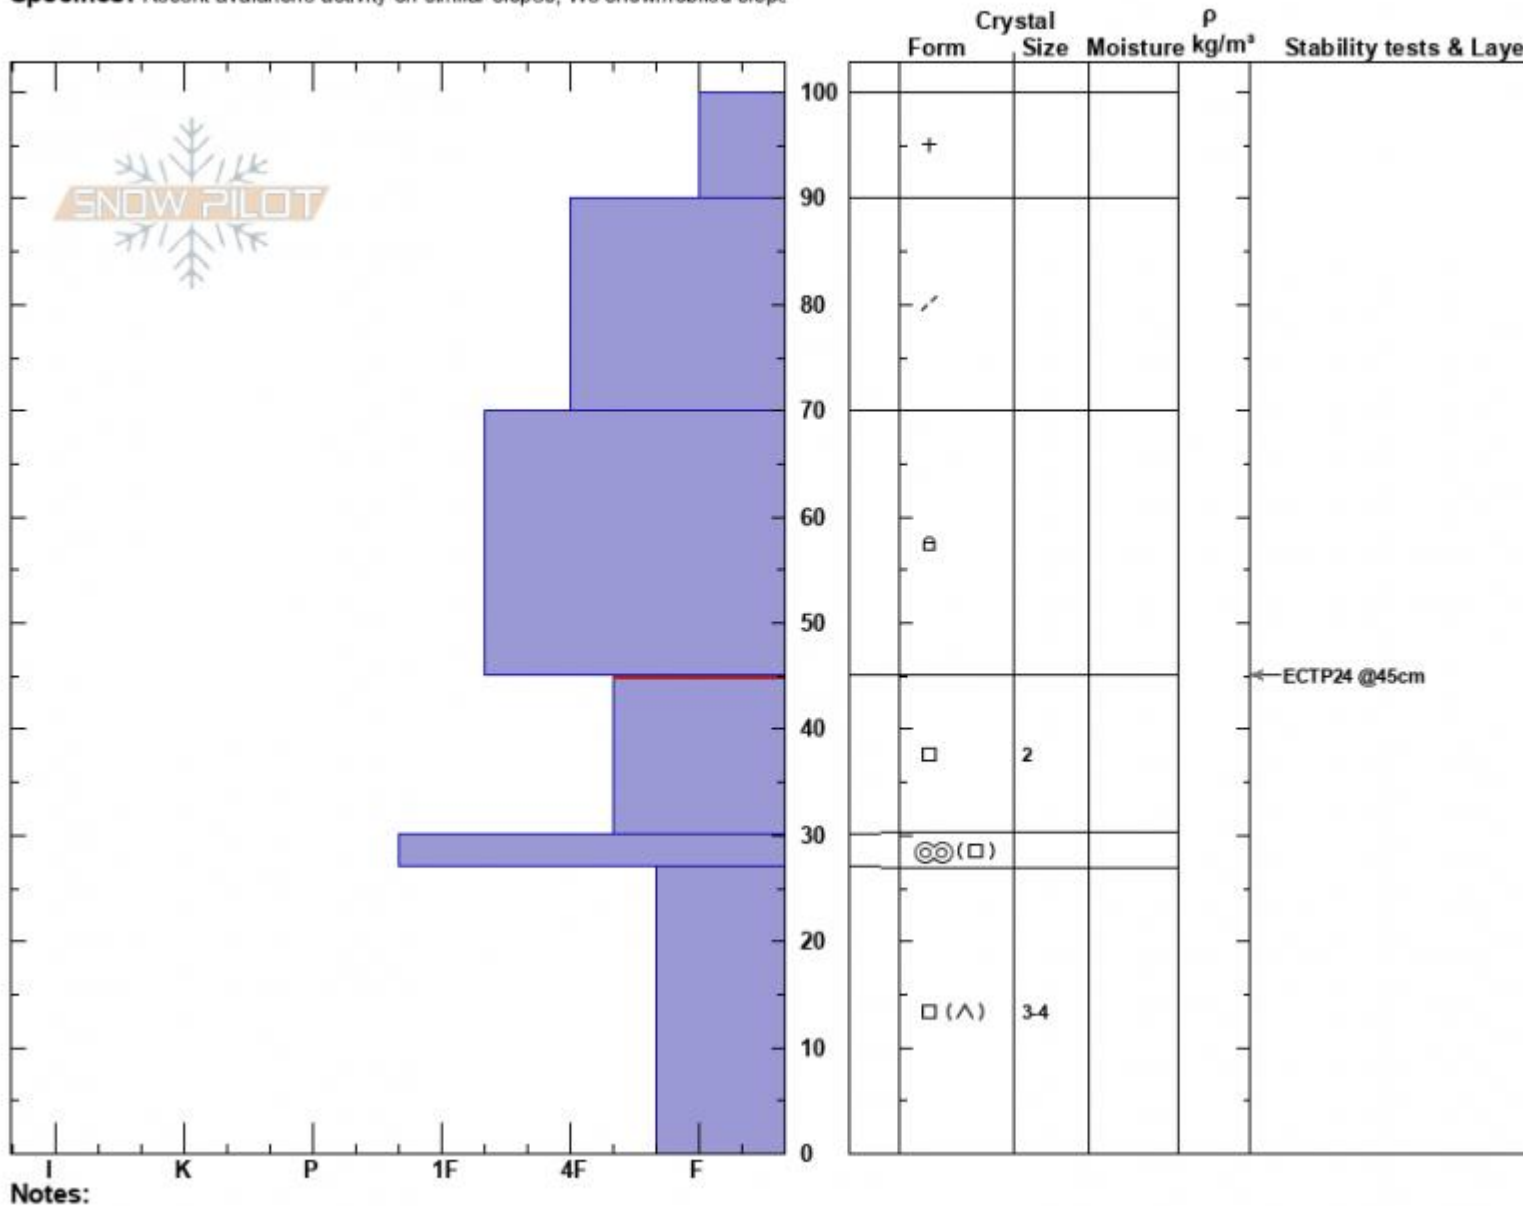

2nd Yellowmule  
 Madison Range-N  
 MT  
 Elevation: 9400 ft  
 Aspect: 35°  
 Specifics: Recent avalanche activity on similar slopes; We snowmobiled slope

Ian Hoyer  
 12/15/2022 - 11:00am  
 Co-ord: 45.17741N, -111.40097W  
 Slope Angle: 28°  
 Wind Loading: no

Stability: Fair  
 Air Temperature:  
 Sky Cover: OVC  
 Precipitation: NO  
 Wind: N Light Breeze

HS:100 Layer Notes:  
 PF:80 45-30cm:Problematic layer

Notes:  
 Advisory Region  
 Northern Madison  
 Longitude  
 -111.38W  
 Latitude  
 45.17N  
 Northern Madison, 2022-12-15