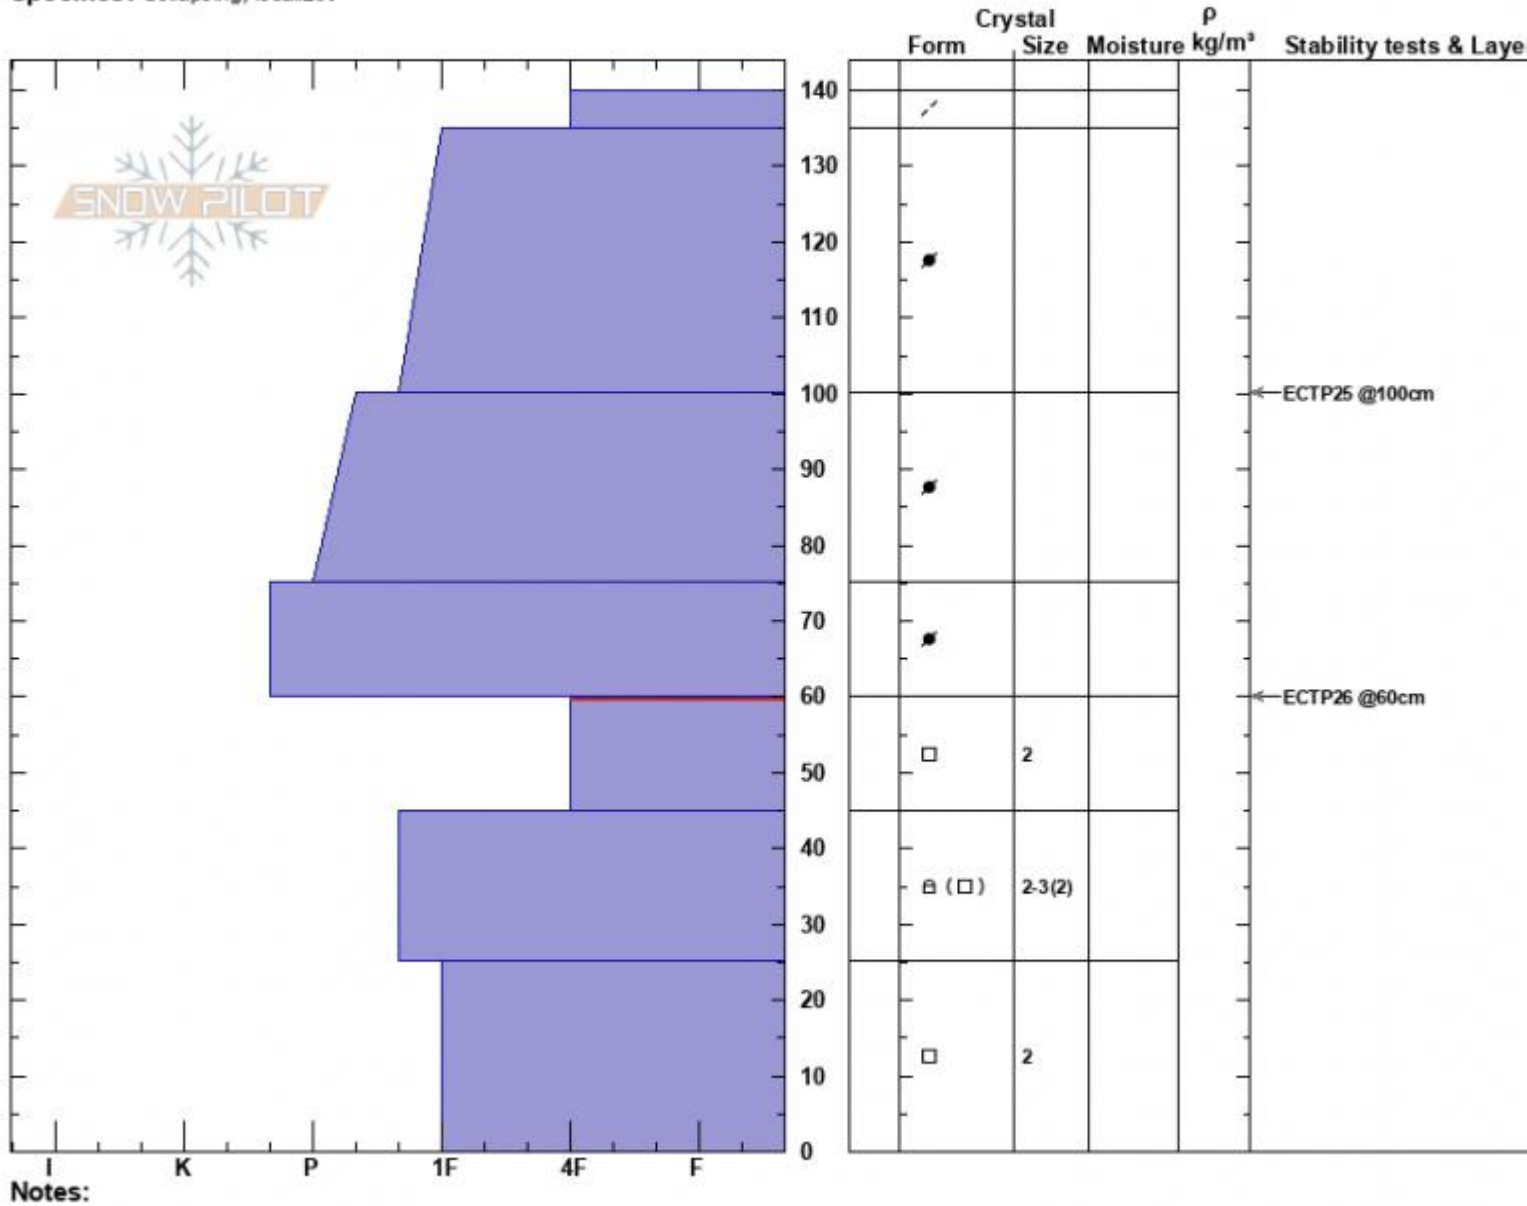

Marge's
 Lionhead Range
 MT
 Elevation: 9009 ft
 Aspect: 60°
 Specifics: Collapsing, localizer

Dave Zinn
 12/13/2022 - 12:30pm
 Co-ord: 44.71604N, -111.31861W
 Slope Angle: 27°
 Wind Loading: previous

Stability: Fair
 Air Temperature:
 Sky Cover: CLR
 Precipitation: NO
 Wind: N Moderate

HS:140 Layer Notes:
 PF:50 60-45cm:Problematic layer

Advisory Region
 Lionhead Range
 Longitude
 -111.32W
 Latitude
 44.71N
 Lionhead Range, 2022-12-14