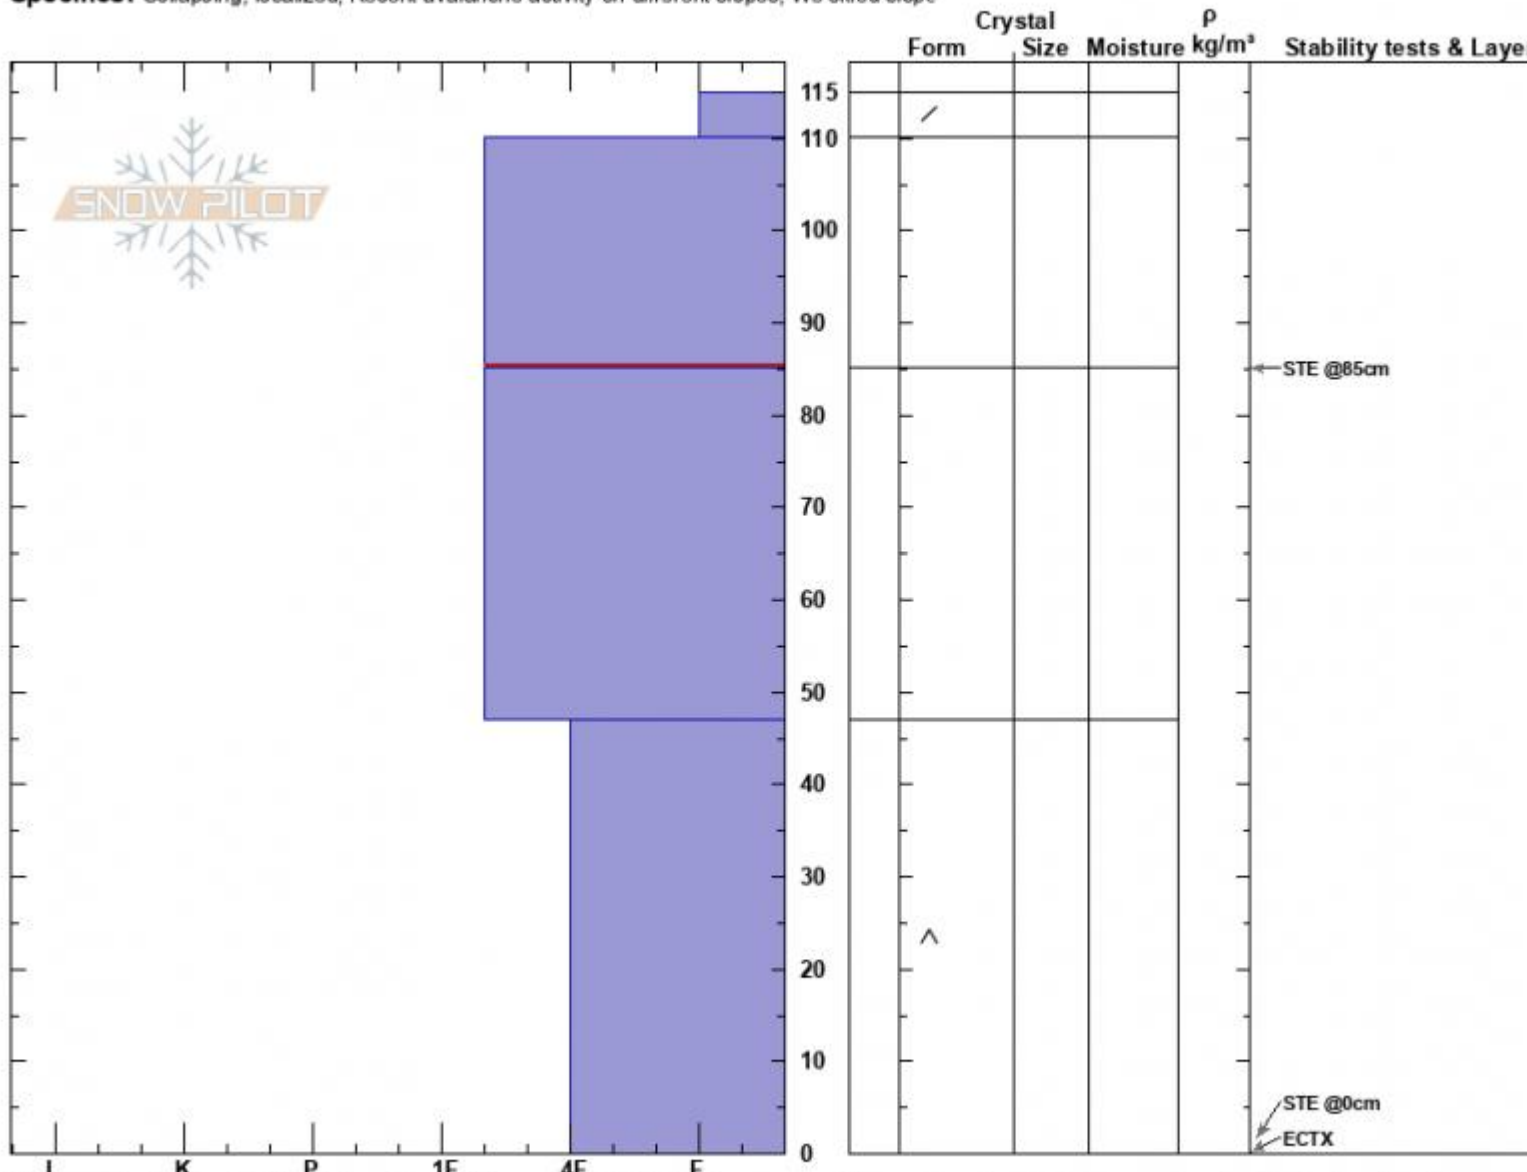

Upper Pebble  
 Absaroka Range  
 MT  
 Elevation: 180 ft  
 Aspect: 50°

Don Carroll  
 12/13/2022 - 1:00pm  
 Co-ord: 45.03321N, -110.04276W  
 Slope Angle: 27°  
 Wind Loading: yes

Stability:  
 Air Temperature: 25°F  
 Sky Cover: FEW  
 Precipitation: NO  
 Wind: Light Breeze

HS:115  
 PF:30  
 PS: 15  
 Layer Notes:  
 110-85cm: Problematic layer

Specifics: Collapsing, localized; Recent avalanche activity on different slopes; We skied slope

Notes: Submitted on behalf of Silver Gate Lodging, much wind effected, some wumpling on ridge above 8500; saw avalanches from last week cycle; no pro all way to ground with shovel

Advisory Region  
 Out of Advisory Area  
 Longitude  
 -110.03W  
 Latitude  
 45.03N  
 Out of Advisory Area, 2022-12-14