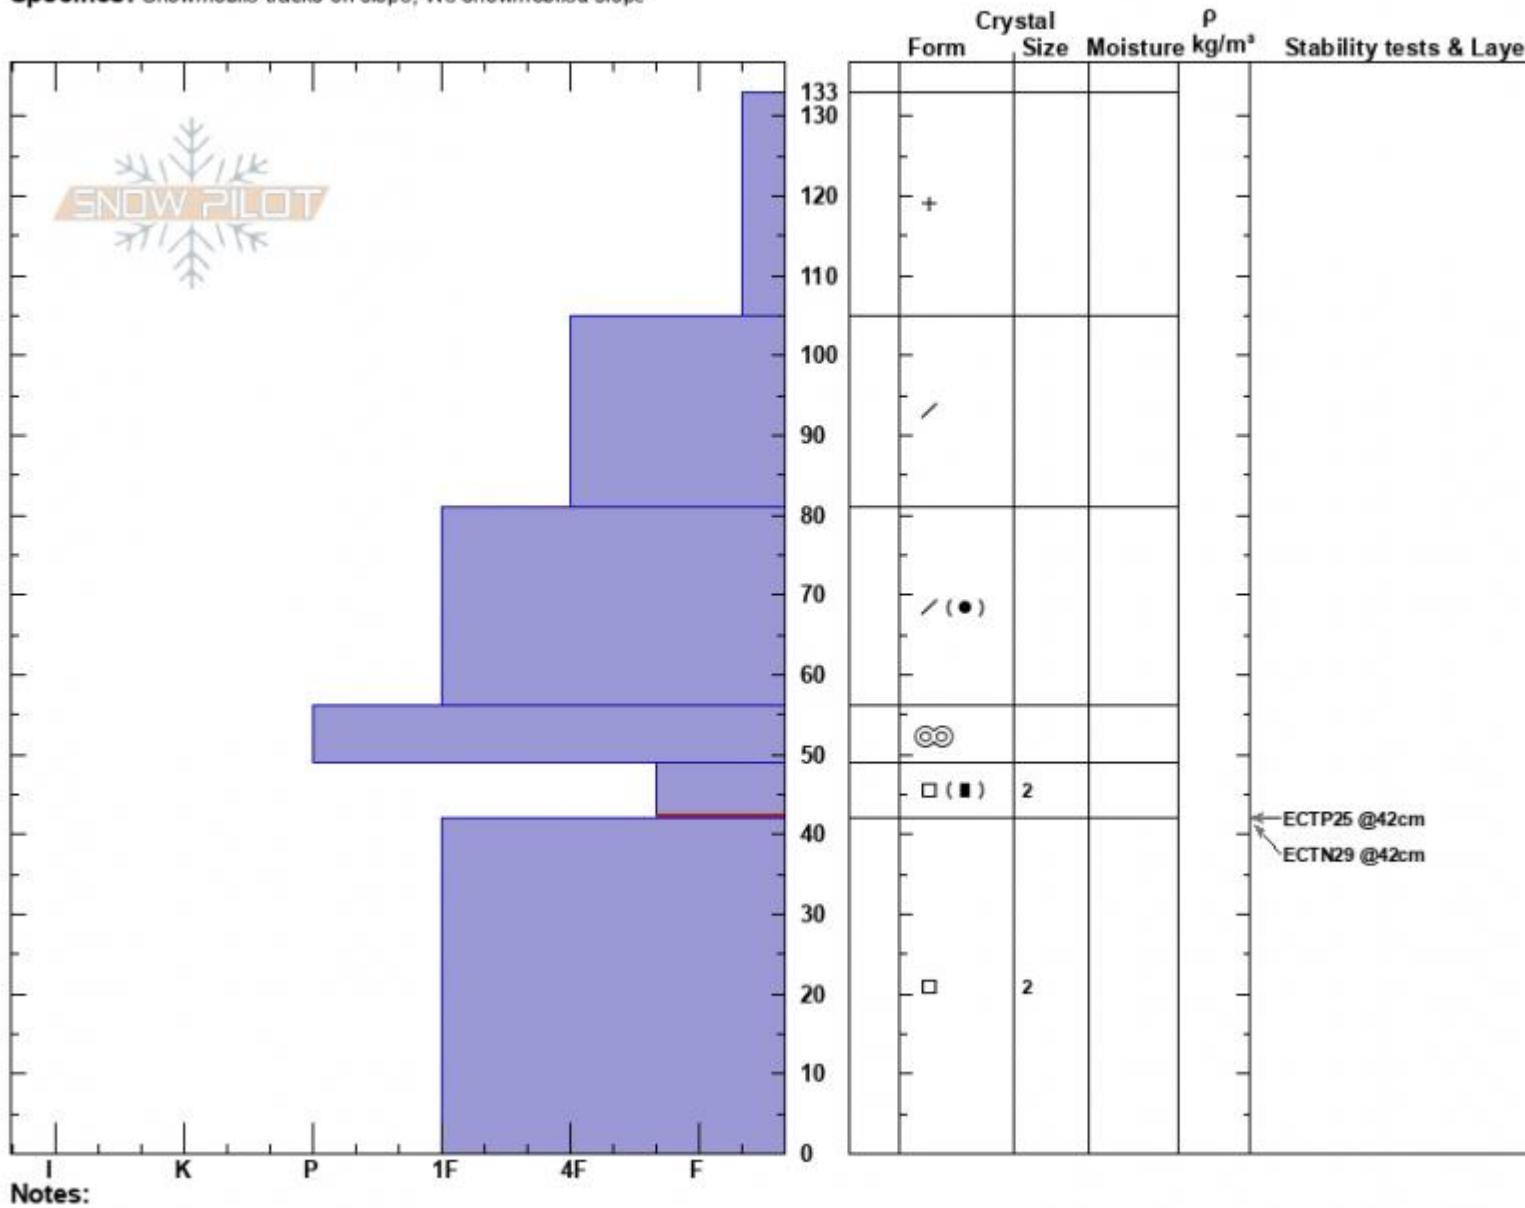

Yale Creek Low  
 Centennial Range  
 ID  
 Elevation: 8000 ft  
 Aspect: 190°  
 Specifics: Snowmobile tracks on slope; We snowmobiled slope

Ian Hoyer  
 12/09/2022 - 12:00pm  
 Co-ord: 44.53721N, -111.43746W  
 Slope Angle: 20°  
 Wind Loading: no

Stability: Poor  
 Air Temperature:  
 Sky Cover: OVC  
 Precipitation: S2  
 Wind: Calm

HS:133 Layer Notes:  
 PF:80 49-42cm:Problematic layer

Notes:  
 Advisory Region  
 Island Park  
 Longitude  
 -111.46W  
 Latitude  
 44.55N  
 Island Park, 2022-12-09