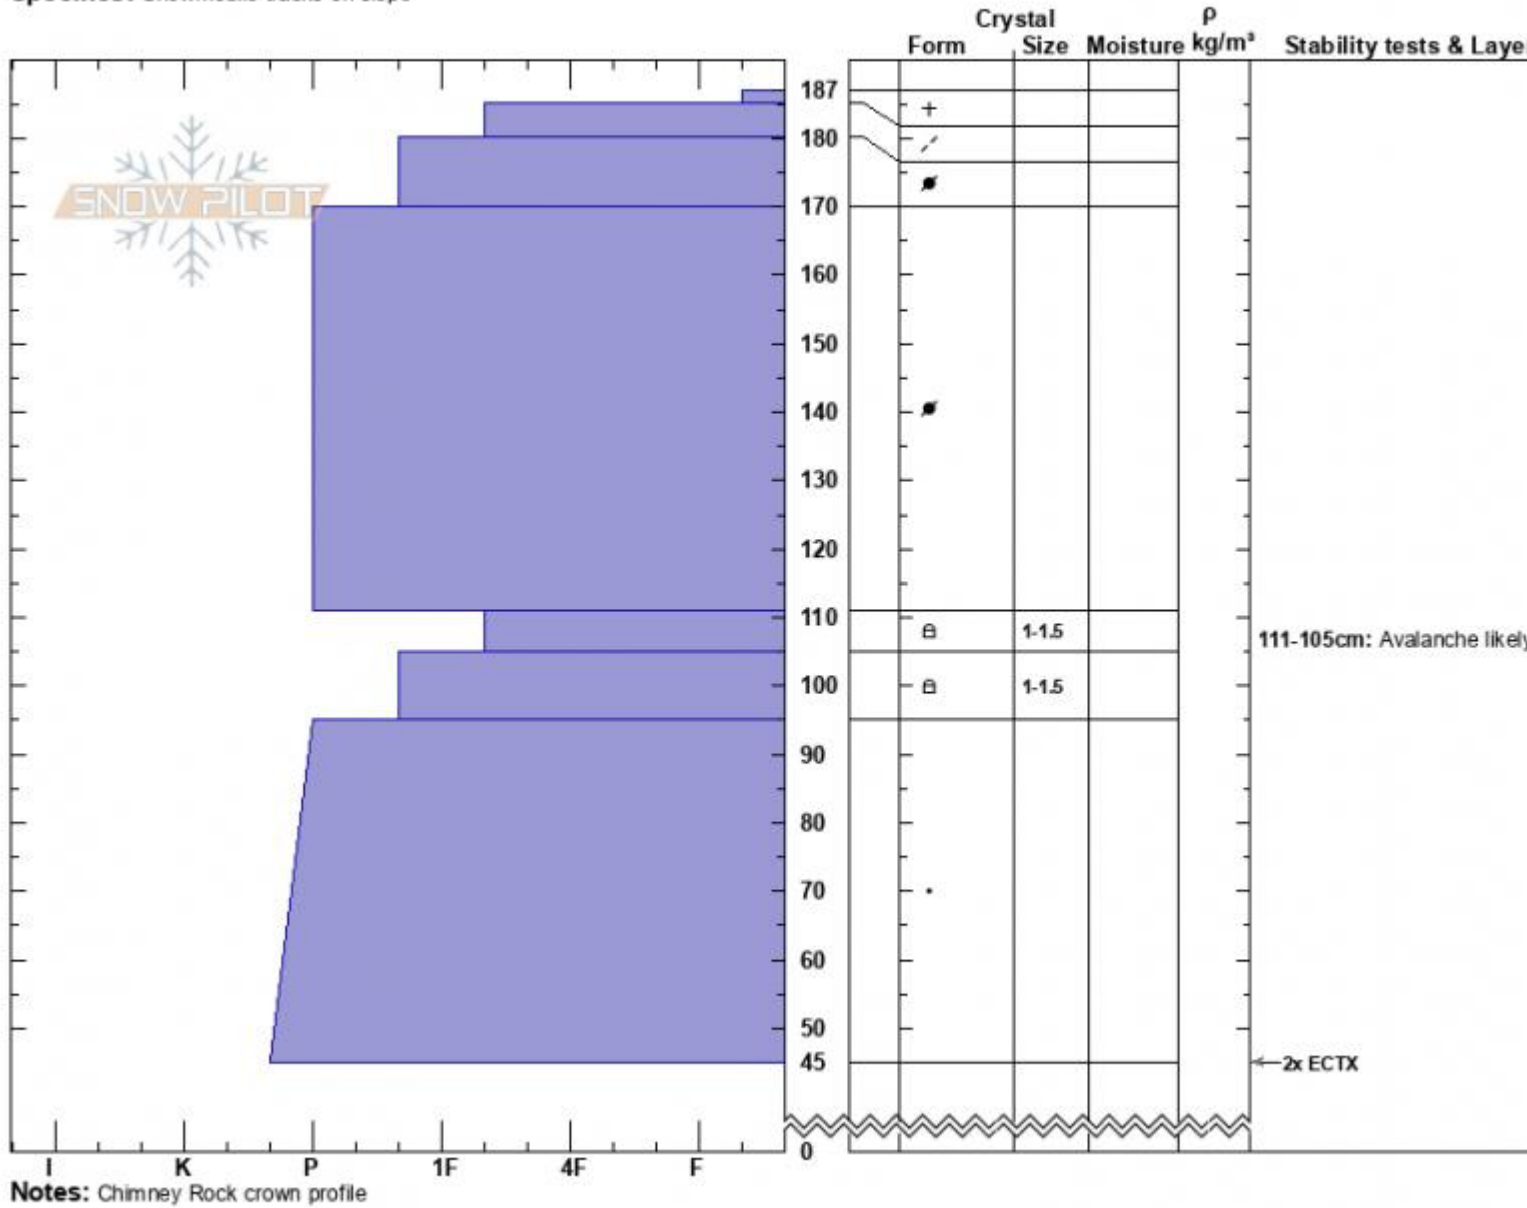

Chimney Rock Crown  
 Beartooths  
 MT  
 Elevation: 9733 ft  
 Aspect: 315°  
 Specifics: Snowmobile tracks on slope

Zach Peterson  
 12/08/2022 - 11:45pm  
 Co-ord: 45.05521N, -109.95679W  
 Slope Angle:  
 Wind Loading: previous

Stability:  
 Air Temperature:  
 Sky Cover: BKN  
 Precipitation: NO  
 Wind: Calm

HS:187    Layer Notes:  
 111-105cm: Avalanche likely brok

Crown of avalanche that was triggered 12/6/22. AMu-R2-D2-O

Advisory Region  
 Cooke City  
 Longitude  
 -109.96W  
 Latitude  
 45.05N