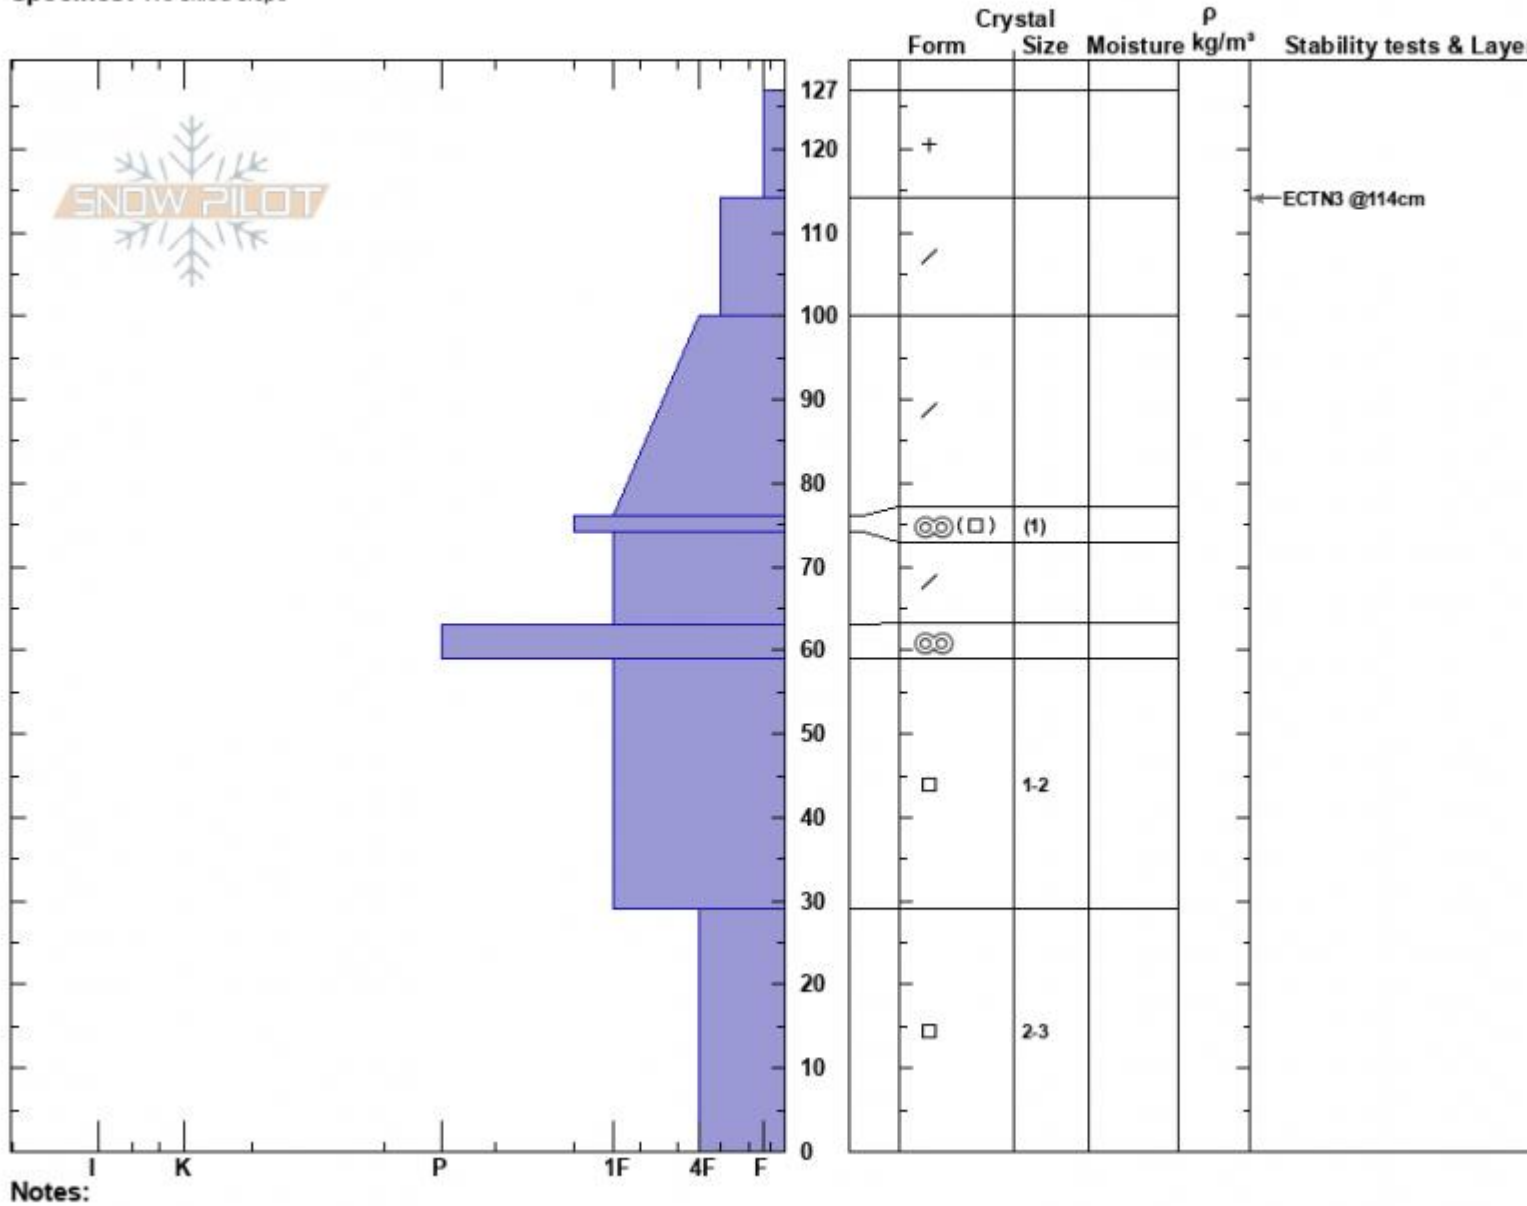

Divide Peak SE
 Gallatin Range-N
 MT
 Elevation: 9618 ft
 Aspect: 120°
 Specifics: We skied slope

Alex Haddad
 12/05/2022 - 1:37pm
 Co-ord: 45.40250N, -110.97060W
 Slope Angle: 28°
 Wind Loading: no

Stability: Good
 Air Temperature:
 Sky Cover: OVC
 Precipitation: S-1
 Wind: W Light Breeze

HS:127
 PF:65
 PS:30
 Layer Notes:
 127-114cm:Problematic layer

Advisory Region
 Northern Gallatin
 Longitude
 -110.98W
 Latitude
 45.40N
 Northern Gallatin, 2022-12-05