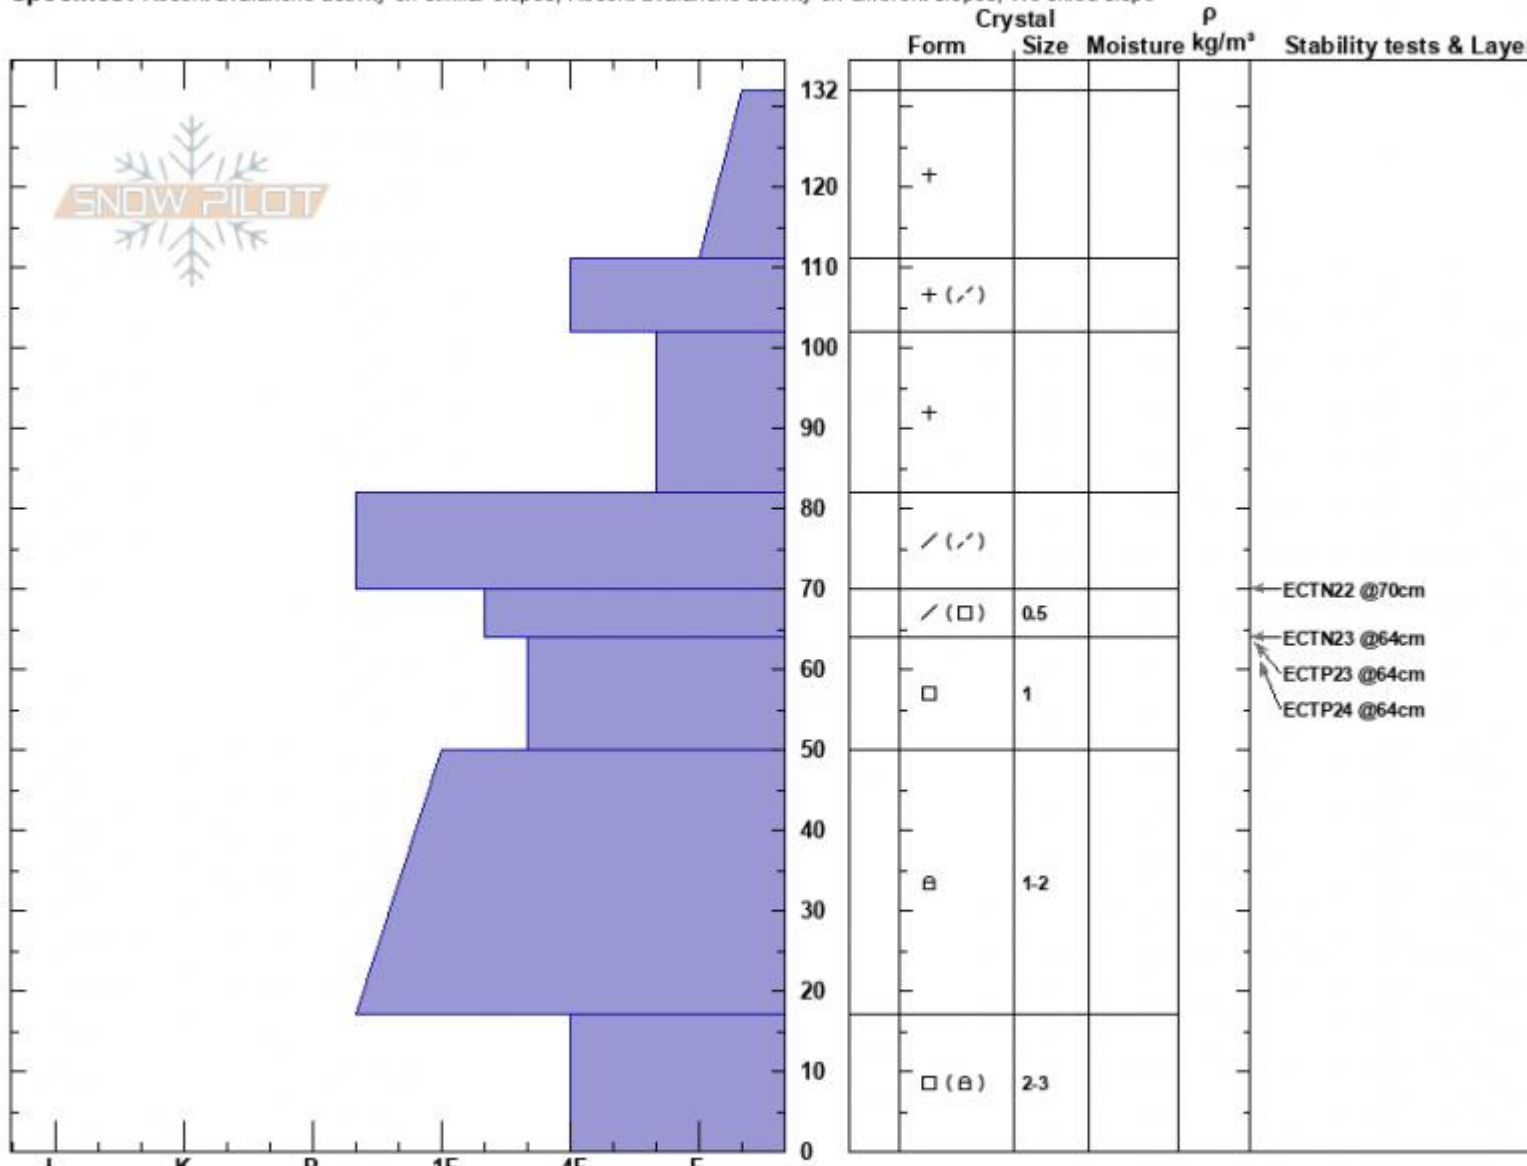

West Henderson  
 Cooke City  
 MT  
 Elevation: 9550 ft  
 Aspect: 230°

Alex Marienthal  
 12/02/2022 - 3:30pm  
 Co-ord: 45.04497N, -109.94443W  
 Slope Angle: 25°  
 Wind Loading: previous

Stability: Poor  
 Air Temperature:  
 Sky Cover: BKN  
 Precipitation: S-1  
 Wind: SW Light Breeze

HS:132 Layer Notes:  
 64-50cm: Problematic layer

Specifics: Recent avalanche activity on similar slopes; Recent avalanche activity on different slopes; We skied slope

Notes: Recent natural avalanches suspected to have broken on layer similar to layer with ECTPs in this pit @ 64cm.

Advisory Region  
 Cooke City  
 Longitude  
 -109.95W  
 Latitude  
 45.05N  
 Cooke City, 2022-12-02