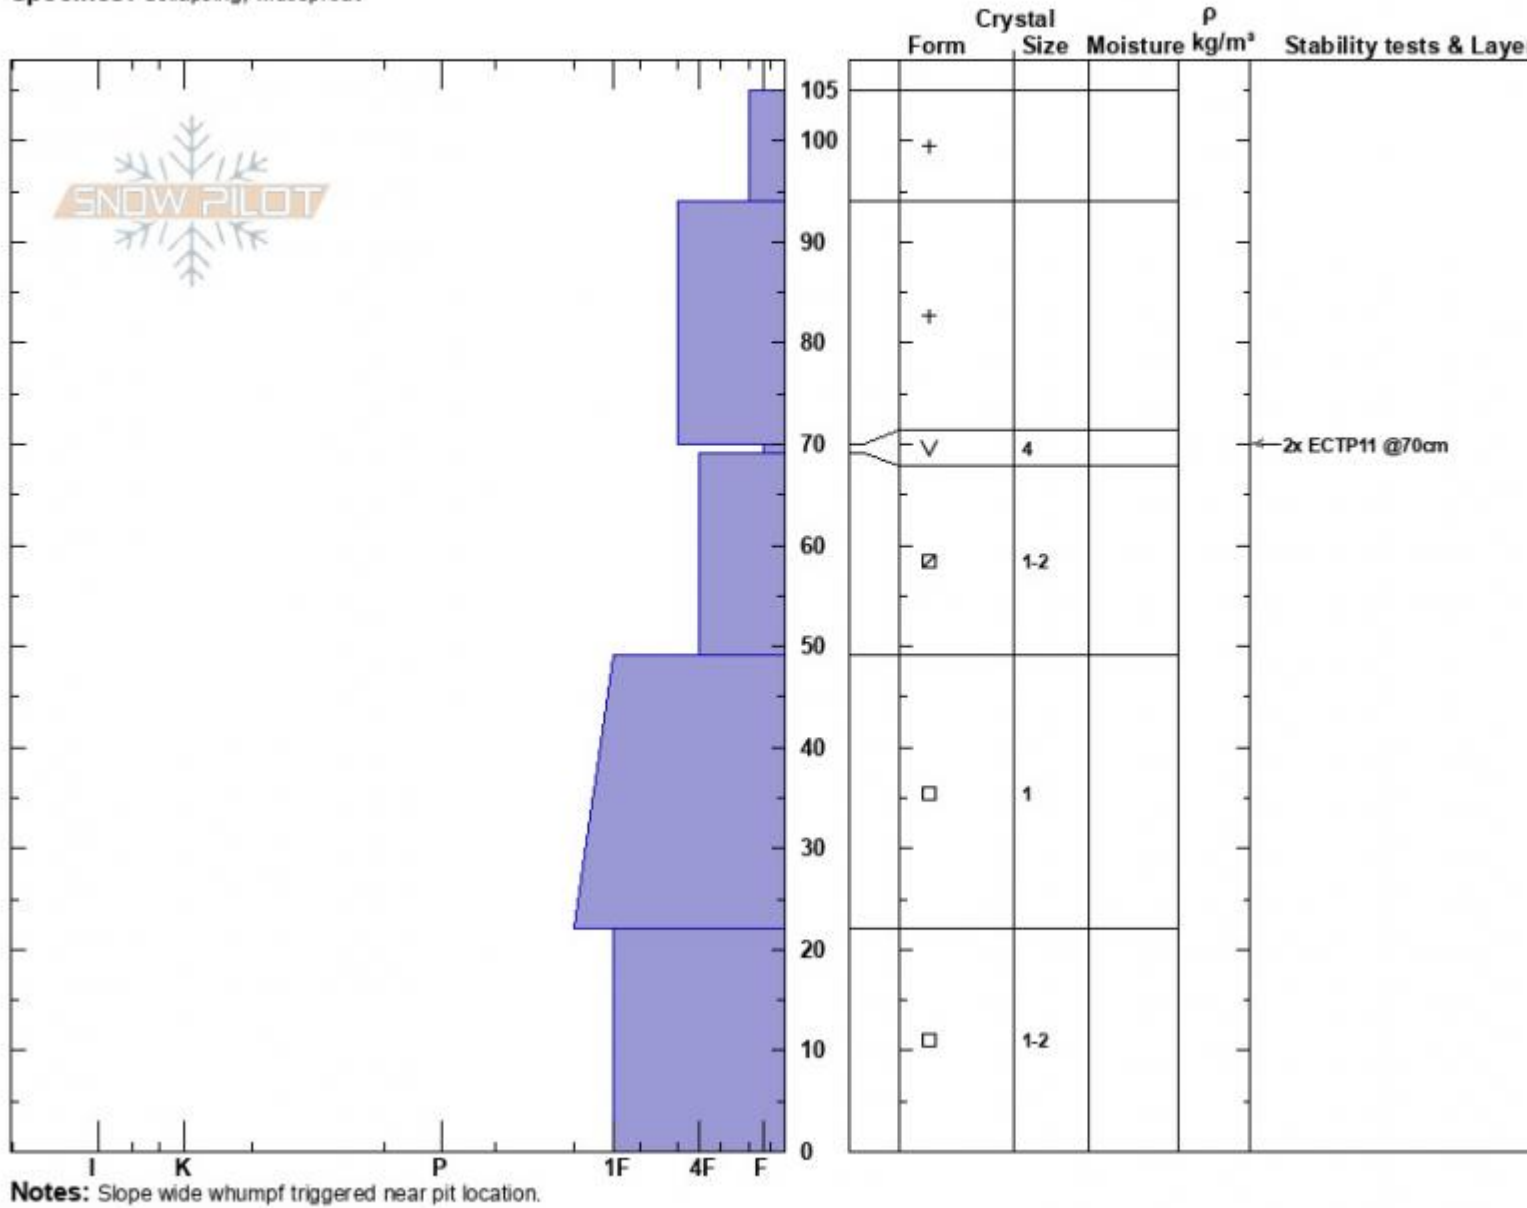

Whumpf2-WYellow
 Lionhead Range
 MT
 Elevation: 8648 ft
 Aspect: 45°
 Specifics: Collapsing, widespreac

Alex Haddad
 11/28/2022 - 1:09pm
 Co-ord: 44.70720N, -111.30560W
 Slope Angle: 12°
 Wind Loading: previous

Stability: Poor
 Air Temperature:
 Sky Cover: CLR
 Precipitation: NO
 Wind: S Light Breeze

HS:105
 PF:30 70-69cm:Problematic layer
 PS:5

Advisory Region
 Lionhead Range
 Longitude
 -111.32W
 Latitude
 44.71N
 Lionhead Range, 2022-11-29