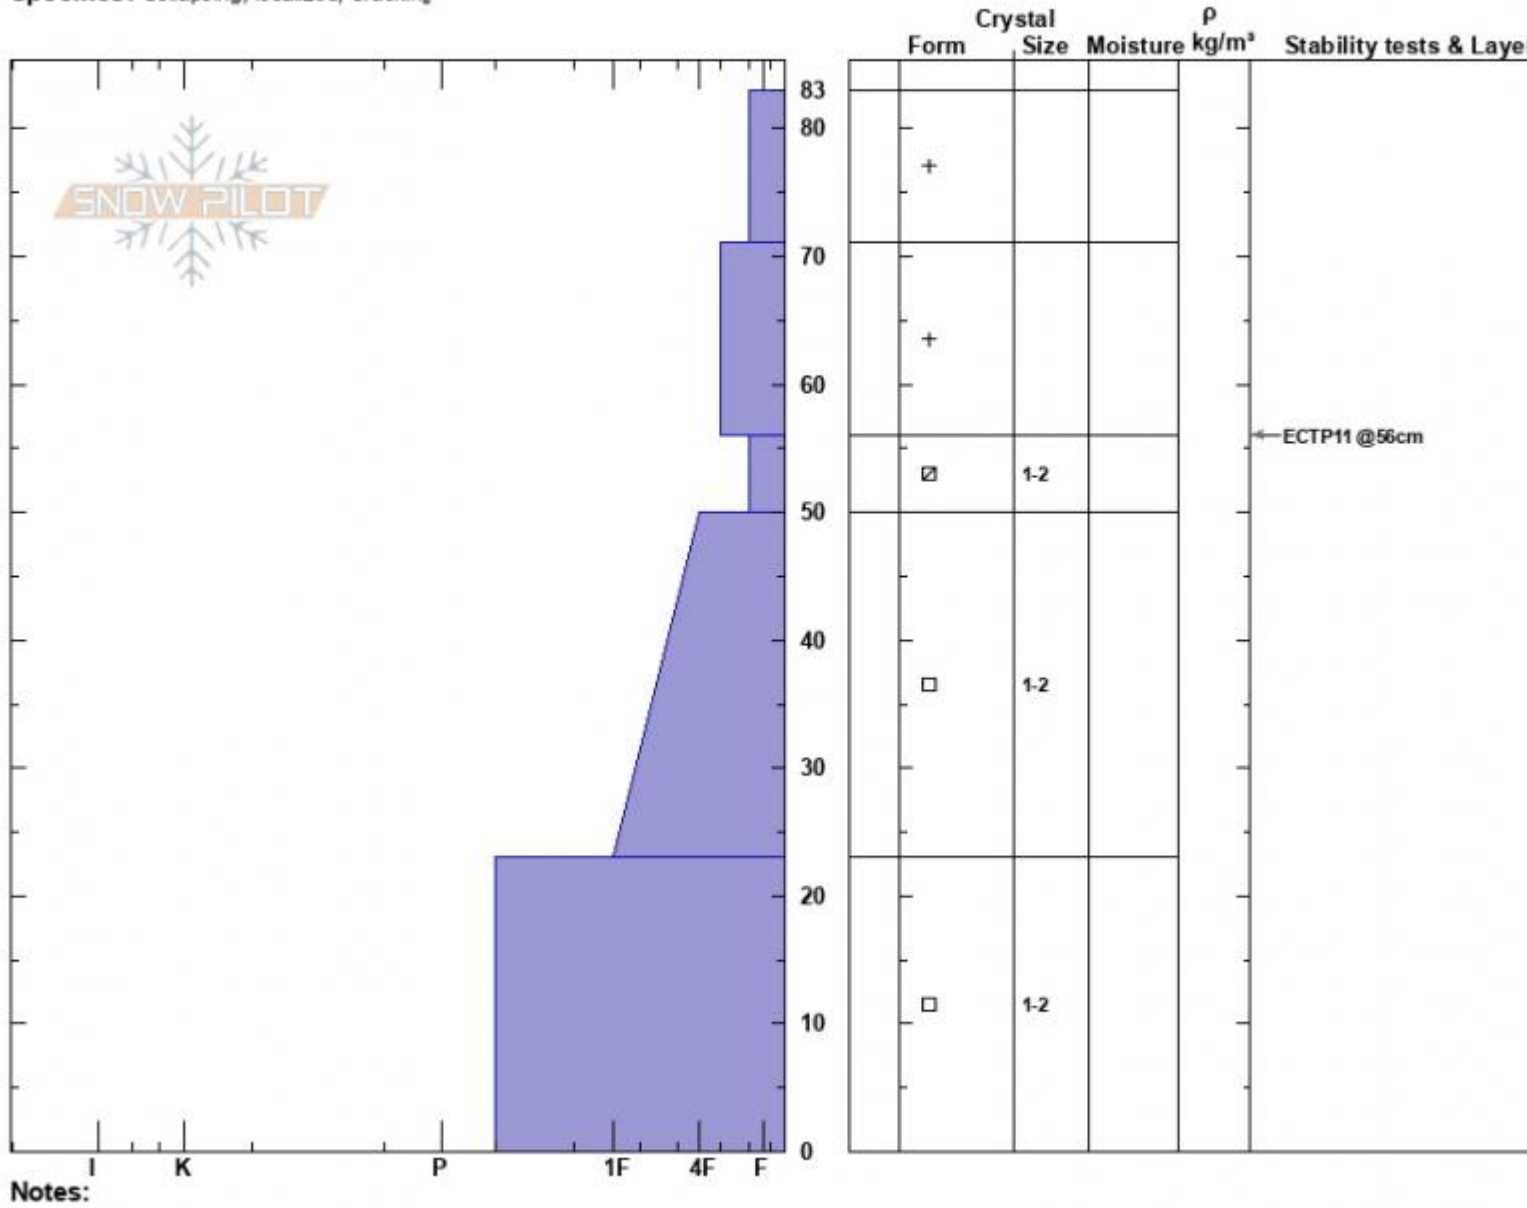

Whumpf-WYellow  
 Lionhead Range  
 MT  
 Elevation: 8573 ft  
 Aspect: 45°  
 Specifics: Collapsing, localized; Cracking

Alex Haddad  
 11/28/2022 - 12:38pm  
 Co-ord: 44.70610N, -111.30330W  
 Slope Angle: 20°  
 Wind Loading: previous

Stability: Poor  
 Air Temperature:  
 Sky Cover: CLR  
 Precipitation: NO  
 Wind: Calm

HS:83  
 PF:35  
 PS:10  
 Layer Notes:  
 56-50cm:Problematic layer

Advisory Region  
 Lionhead Range  
 Longitude  
 -111.32W  
 Latitude  
 44.71N  
 Lionhead Range, 2022-11-29