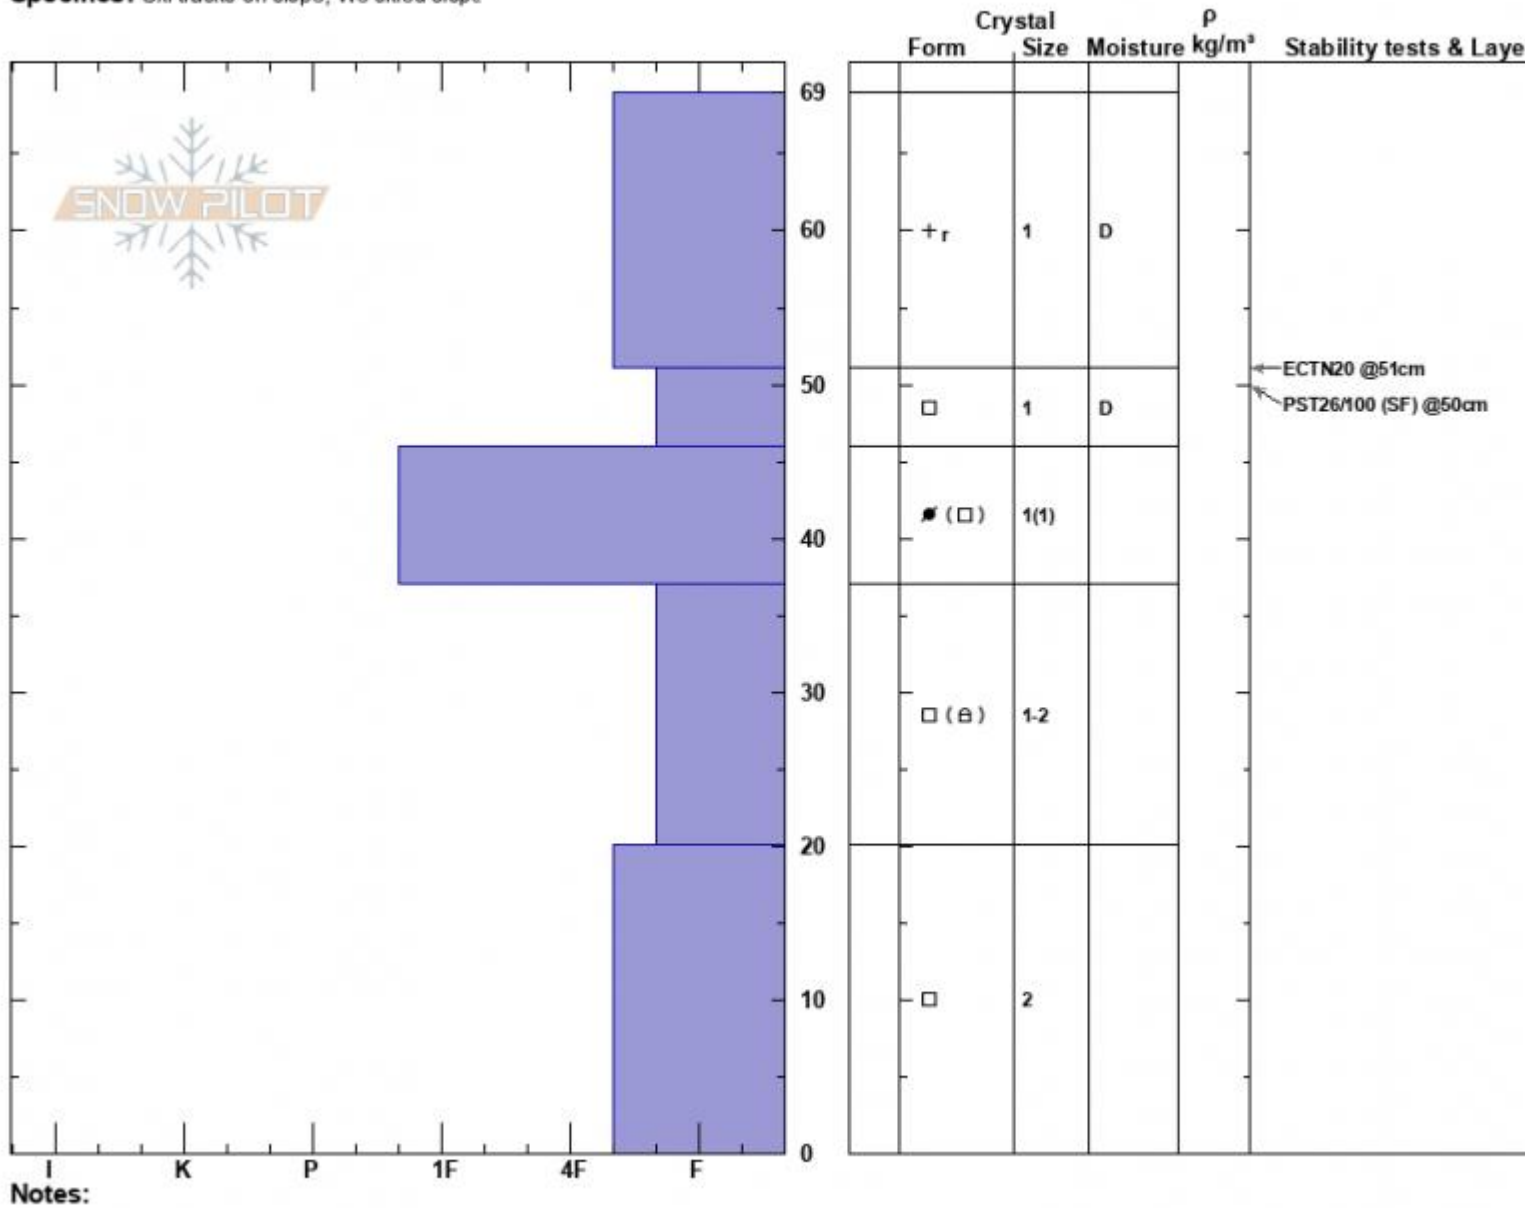

The Ramp
 Bridger Range
 MT
 Elevation: 8185 ft
 Aspect: 45°
 Specifics: Ski tracks on slope; We skied slope

Alex Mariantal
 11/25/2022 - 1:21pm
 Co-ord: 45.82903N, -110.93135W
 Slope Angle: 35°
 Wind Loading: previous

Stability: Good
 Air Temperature: 6.5°C
 Sky Cover: FEW
 Precipitation: NO
 Wind: Calm

HS:69
 Layer Notes:
 51-46cm: Problematic layer

Advisory Region
 Bridger Range
 Longitude
 -110.93W

Latitude

45.83N

Bridger Range, 2022-11-26