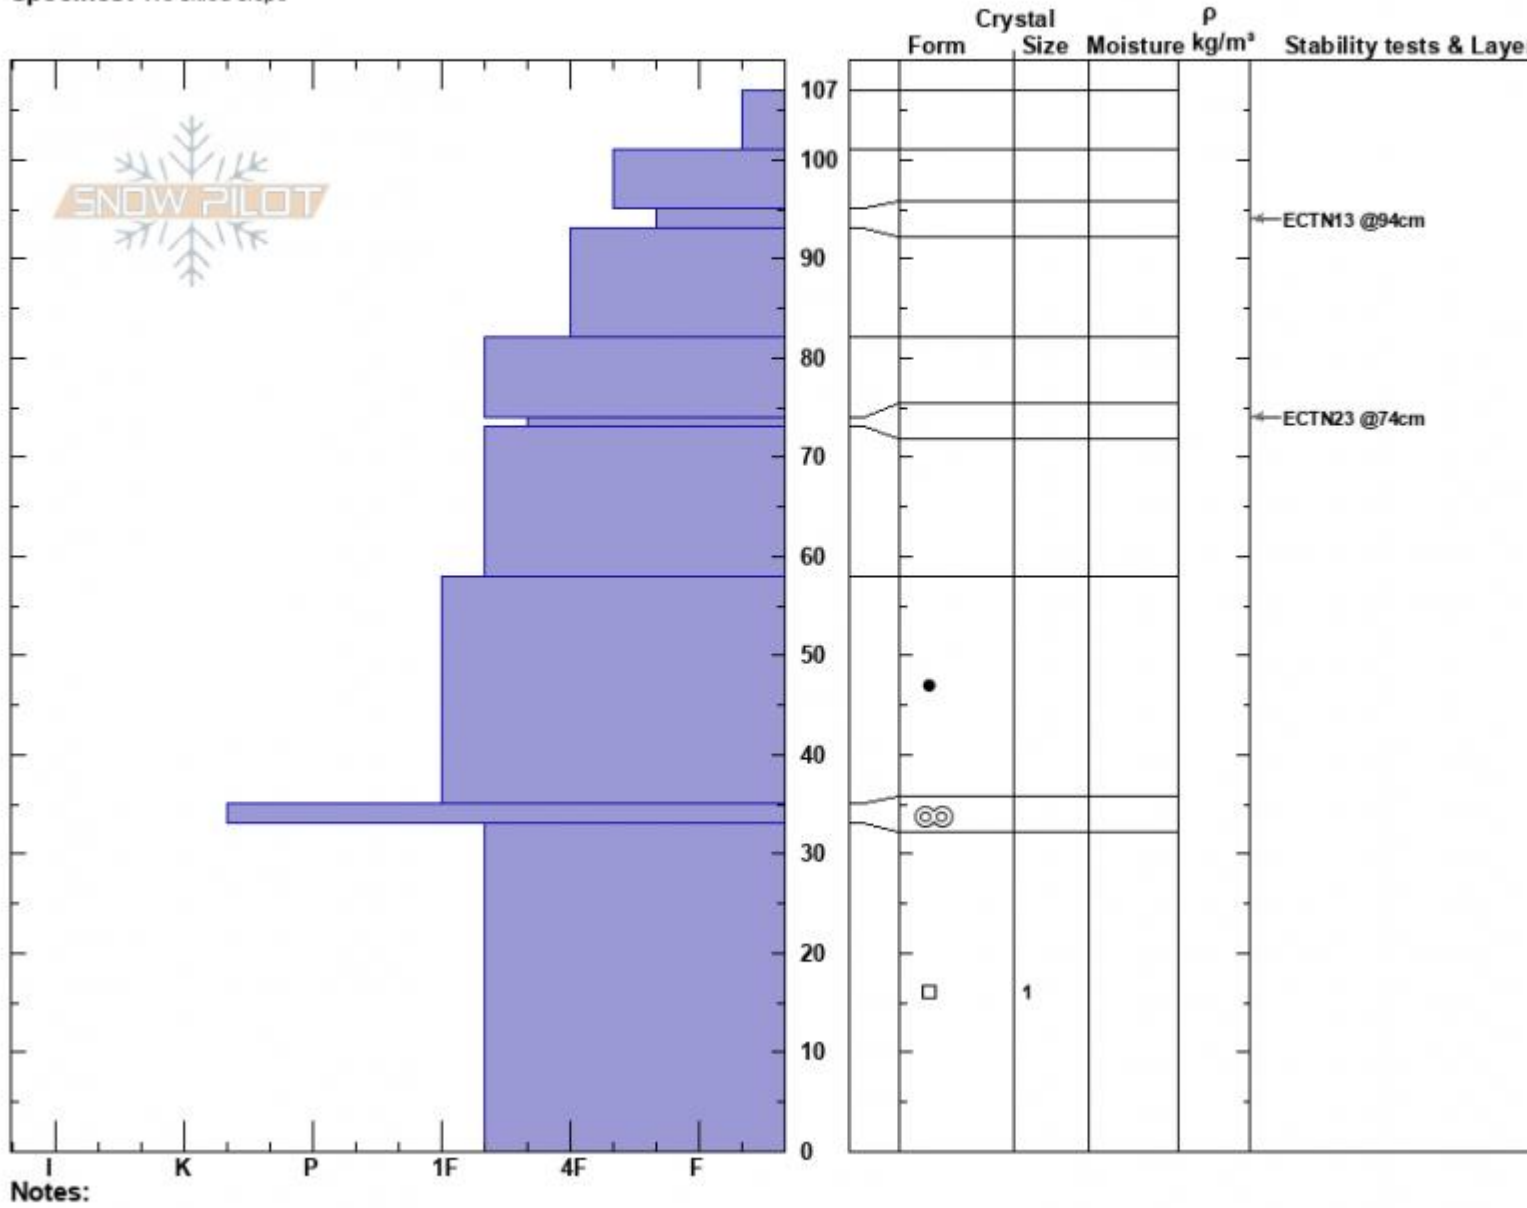

west Woody Ridge
Absaroka Range
MT
Elevation: 9993 ft
Aspect: 273°
Specifics: We skied slope

Beau Fredlund
11/16/2022 - 2:30pm
Co-ord: 44.98433N, -109.92371E
Slope Angle: 27°
Wind Loading:

Stability:
Air Temperature:
Sky Cover:
Precipitation: S-1
Wind: Light Breeze

HS:107 Layer Notes:
33-0cm: Problematic layer

Advisory Region
Cooke City
Longitude
-109.92W
Latitude
44.97N
Cooke City, 2022-11-24