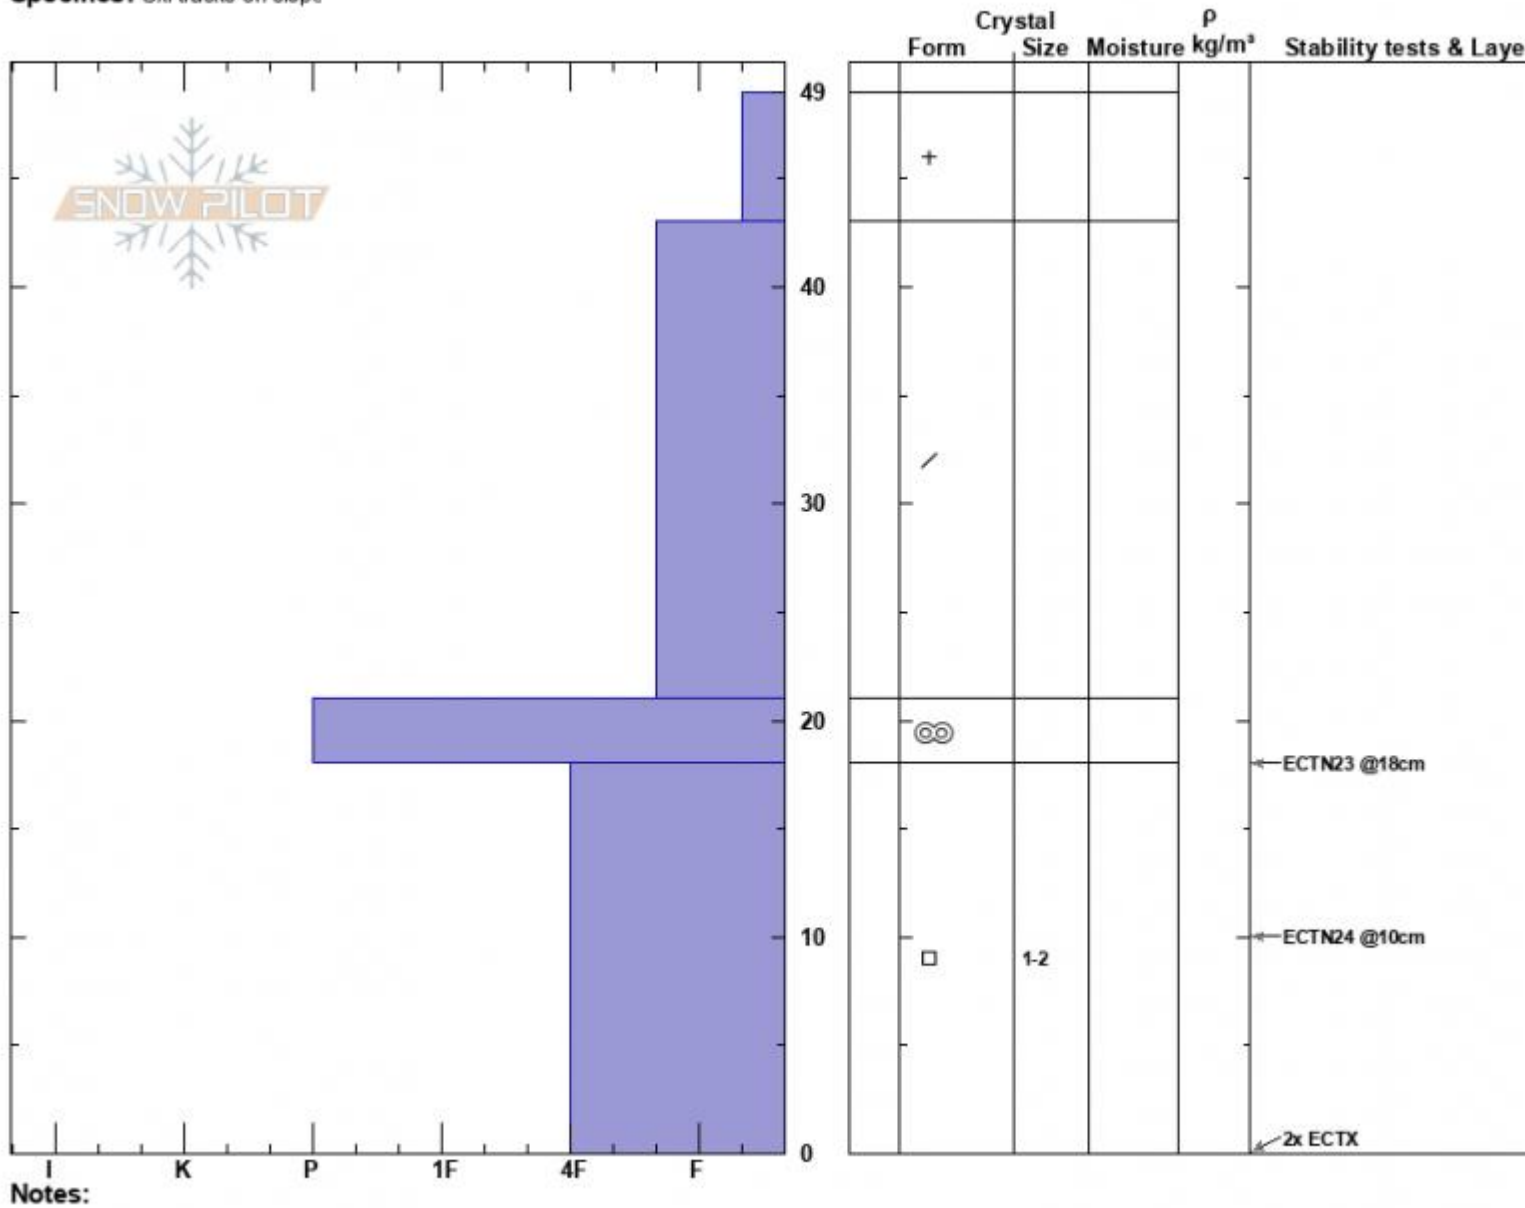

Beehive/Tyler's
 Madison Range-N
 MT
 Elevation: 9061 ft
 Aspect: 250°
 Specifics: Ski tracks on slope

Alex Marienthal
 11/13/2022 - 12:20pm
 Co-ord: 45.32354N, -111.38208W
 Slope Angle: 35°
 Wind Loading: no

Stability: Good
 Air Temperature:
 Sky Cover: OVC
 Precipitation: S1
 Wind: NE Light Breeze

HS:49 Layer Notes:

Notes:
 Advisory Region
 Northern Madison
 Longitude
 -111.39W
 Latitude
 45.34N
 Northern Madison, 2022-11-13