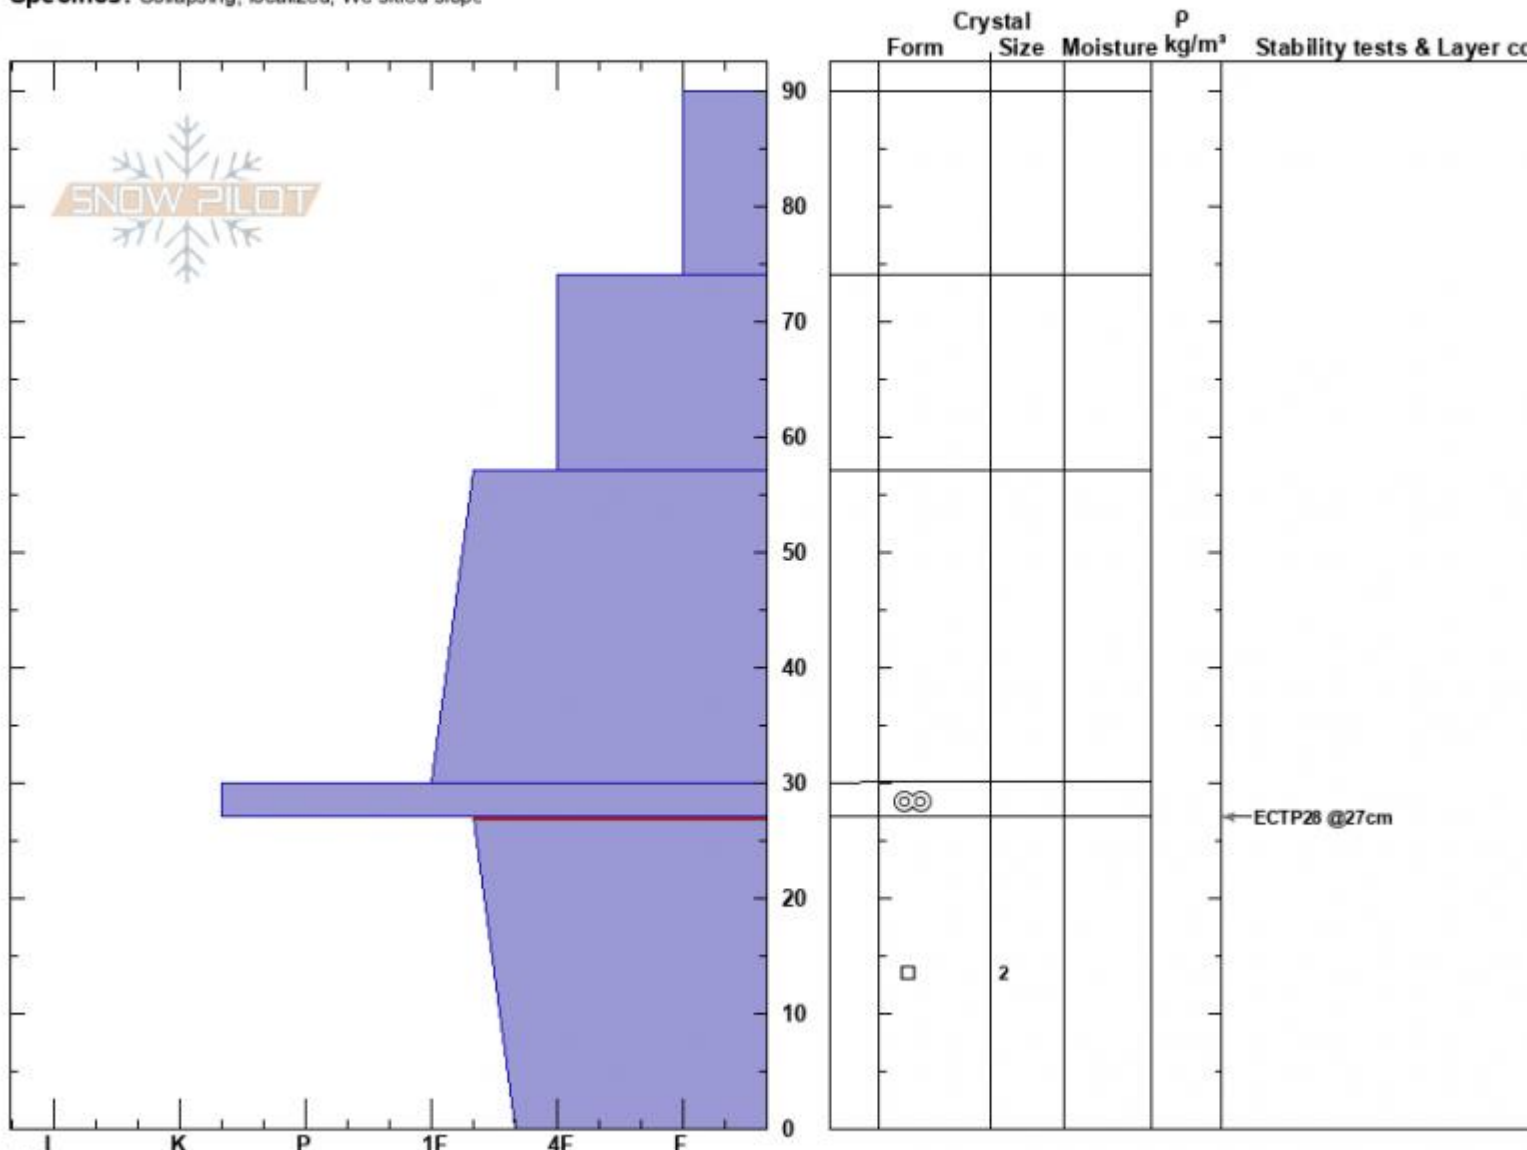

east Mt. Henderson
 Beartooths
 MT
Elevation: 9450 ft
Aspect: 95°
Specifics: Collapsing, localized; We skied slope

Beau Fredlund
 11/12/2022 - 11:00am
Co-ord:
Slope Angle: 29°
Wind Loading:

Stability:
Air Temperature:
Sky Cover: CLR
Precipitation: NO
Wind: Calm

HS:90
Layer Notes:
 27-0cm: Problematic layer

Notes: Snowpit location was in a relatively wind sheltered area. Above the snowpit location, much of the east facing terrain was significantly wind affected/ 1F s recent storm and not optimal for skiing. It seemed like all other aspects around the Mt. Henderson area (S, W and N) had less surface wind affect.

No avalanche activity observed.

Advisory Region
 Cooke City
 Longitude
 -109.95W
 Latitude
 45.05N

Avalanche Details: [Large collapses near Cooke City](#)
 Cooke City, 2022-11-13