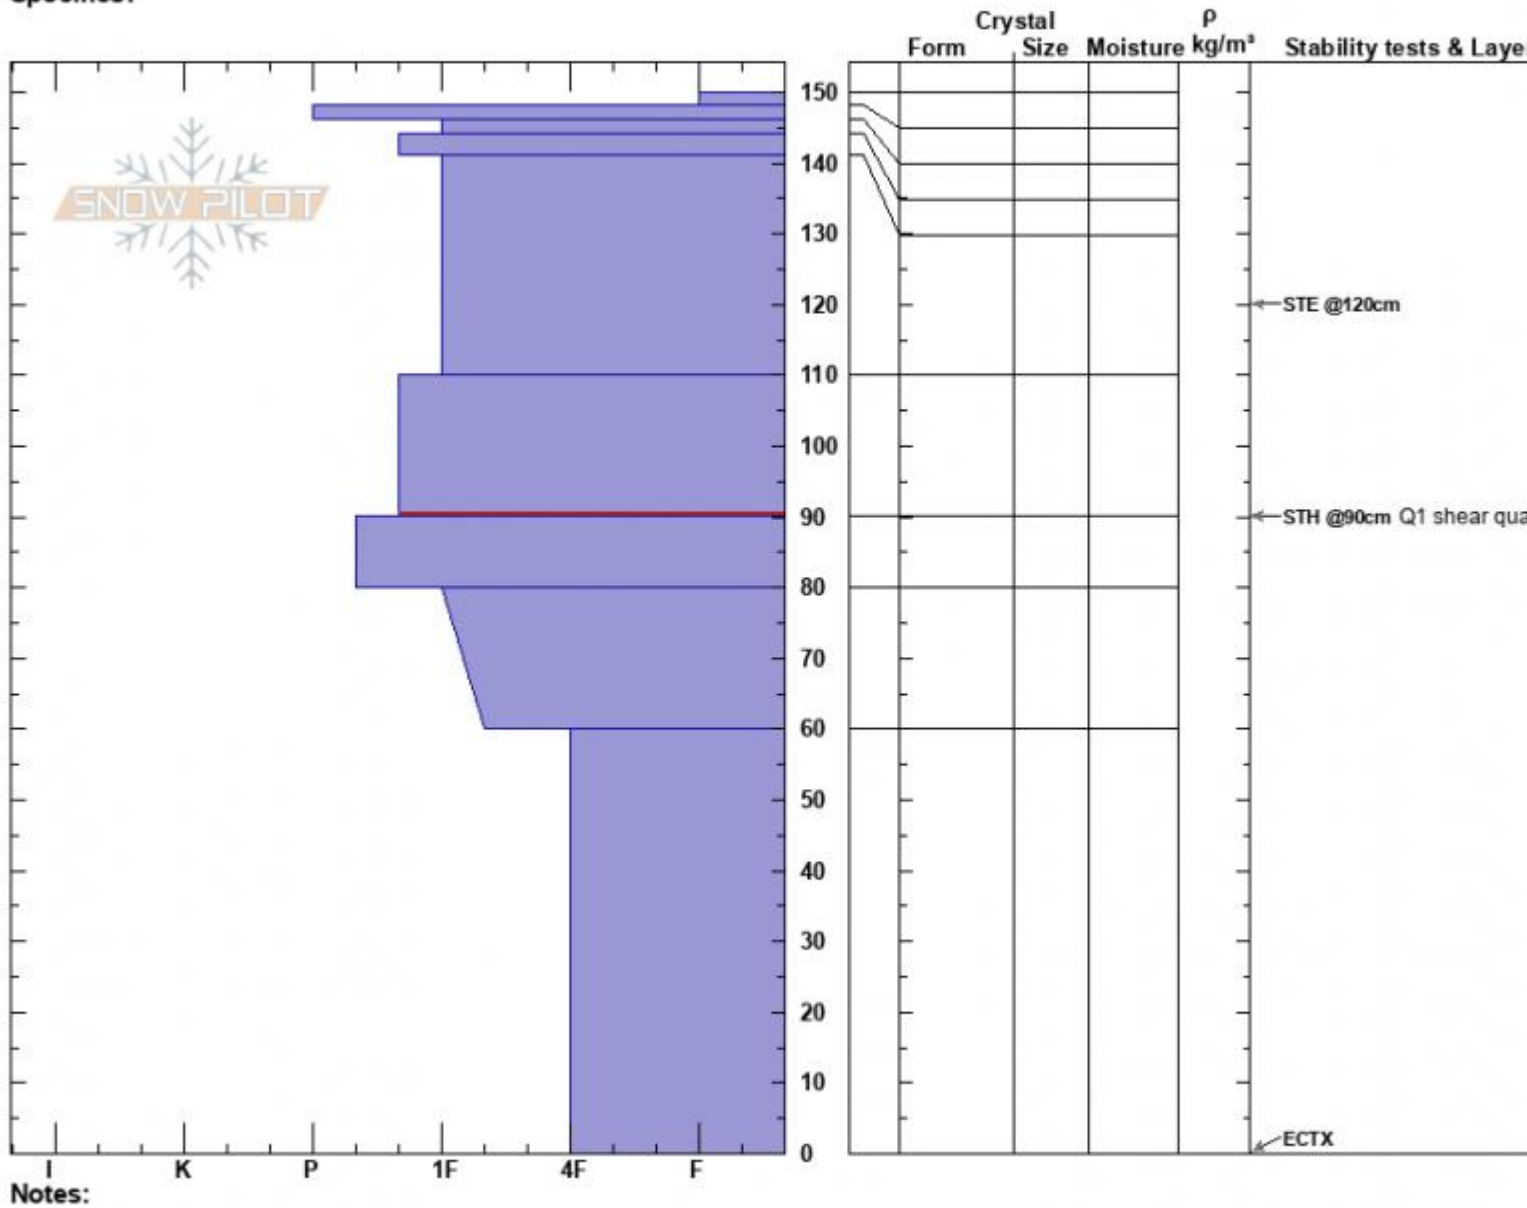

Flathead Pass
 Bridger Range
 MT
 Elevation: 2325 m
 Aspect: NE
 Specifics:

Erich Schreier
 05/01/2022 - 10:30am
 Co-ord: 45.96732N, -111.01052W
 Slope Angle: 30°
 Wind Loading: yes

Stability:
 Air Temperature: 0°C
 Sky Cover: X
 Precipitation: S-1
 Wind: SW Light Breeze

HS:150
 Layer Notes:
 110-90cm: Problematic layer

Advisory Region
 Bridger Range
 Longitude
 -111.02W
 Latitude
 45.97N
 Bridger Range, 2022-05-02