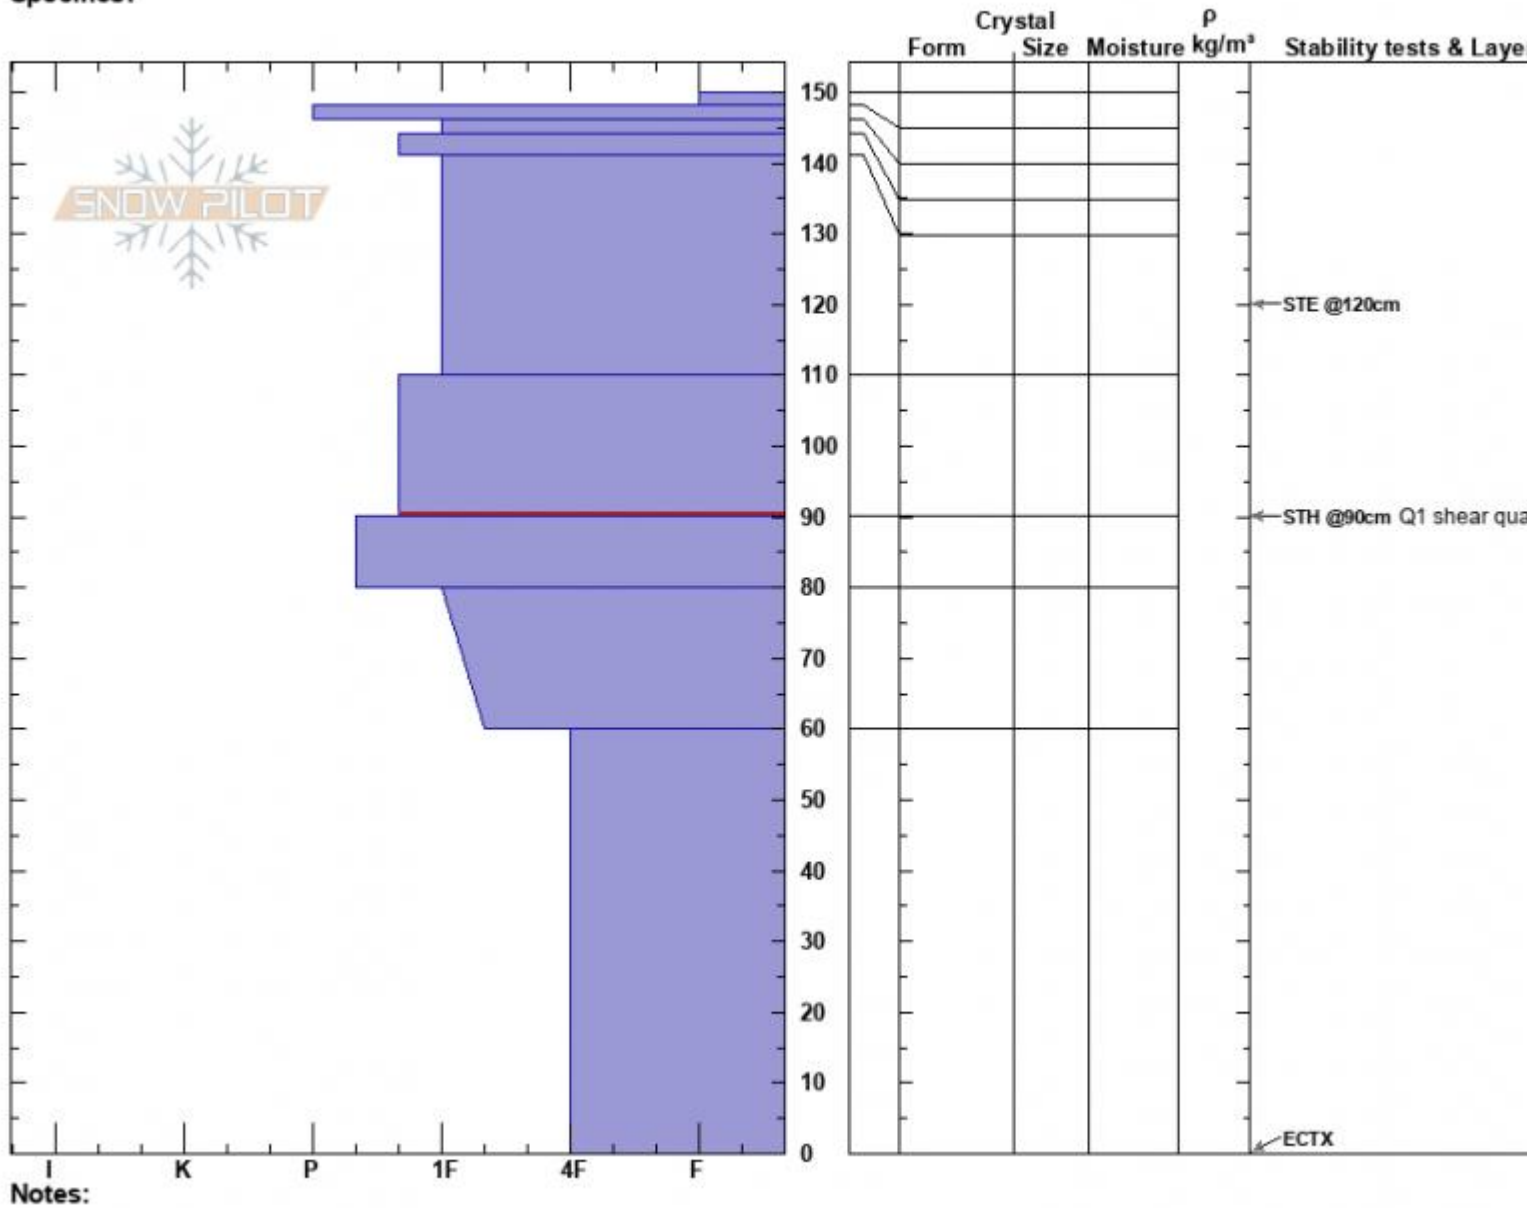

Flathead Pass  
 Bridger Range  
 MT  
 Elevation: 2325 m  
 Aspect: NE  
 Specifics:

Erich Schreier  
 05/01/2022 - 10:30am  
 Co-ord: 45.96732N, -111.01052W  
 Slope Angle: 30°  
 Wind Loading: yes

Stability:  
 Air Temperature: 0°C  
 Sky Cover: X  
 Precipitation: S-1  
 Wind: SW Light Breeze

HS:150  
 Layer Notes:  
 110-90cm: Problematic layer

Advisory Region  
 Bridger Range  
 Longitude  
 -111.02W  
 Latitude  
 45.97N  
 Bridger Range, 2022-05-02