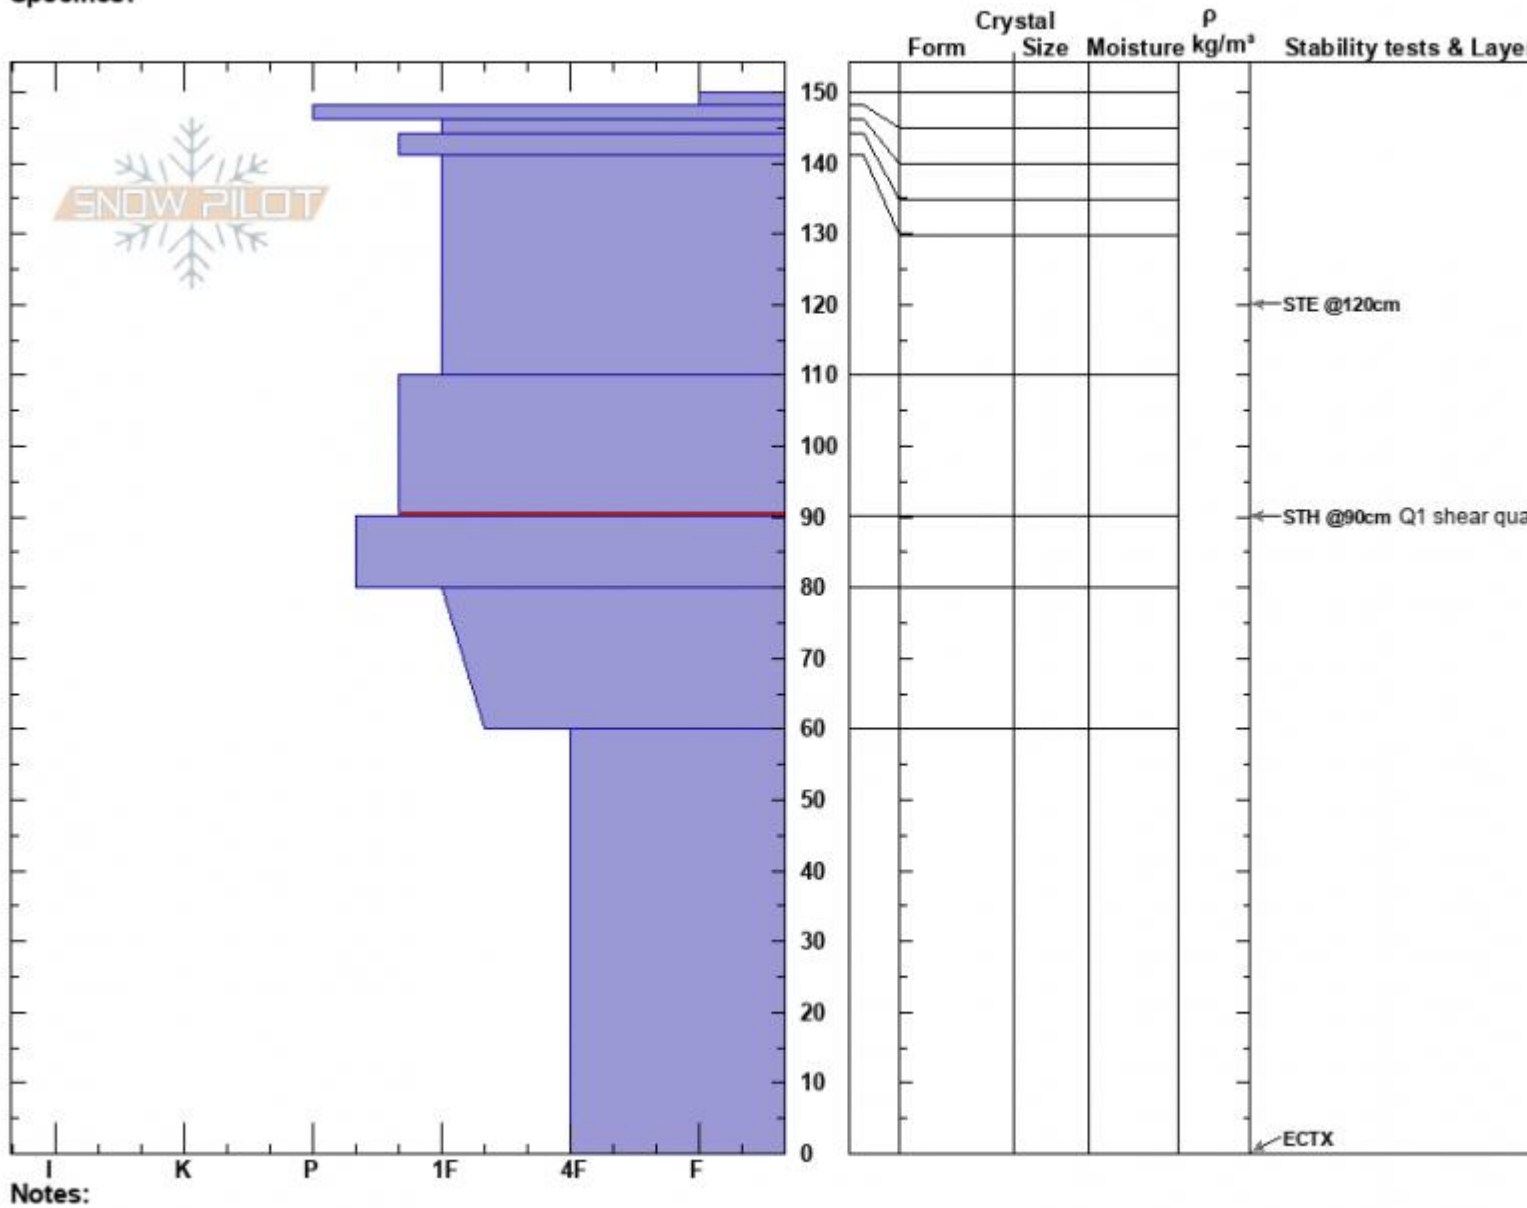

Flathead Pass  
 Bridger Range  
 MT  
 Elevation: 2325 m  
 Aspect: NE  
 Specifics:

Erich Schreier  
 05/01/2022 - 10:30am  
 Co-ord: 45.96732N, -111.01052W  
 Slope Angle: 30°  
 Wind Loading: yes

Stability:  
 Air Temperature: 0°C  
 Sky Cover: X  
 Precipitation: S-1  
 Wind: SW Light Breeze

HS:150    **Layer Notes:**  
 110-90cm: Problematic layer

Advisory Region  
 Bridger Range  
 Longitude  
 -111.02W  
 Latitude  
 45.97N  
 Bridger Range, 2022-05-02