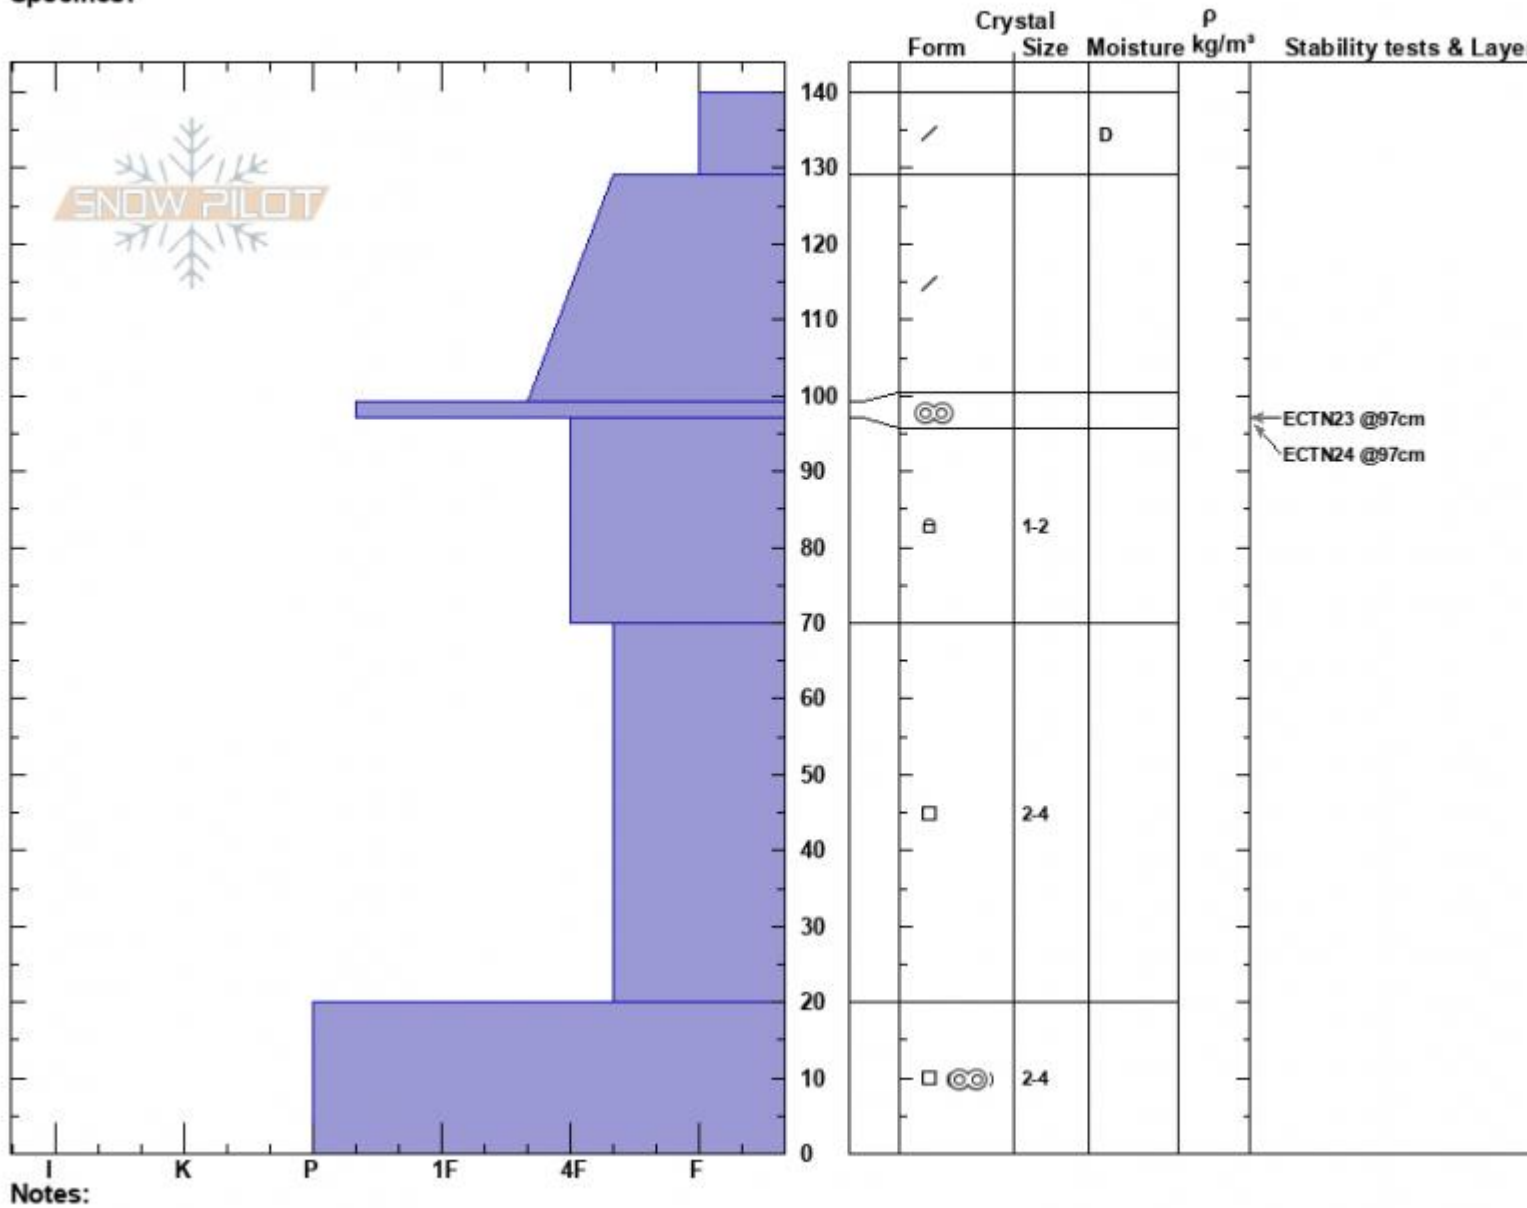

Wheeler NE  
 Gallatin Range-N  
 MT  
 Elevation: 8100 ft  
 Aspect: 50°  
 Specifics:

Ian Hoyer  
 03/23/2022 - 12:00pm  
 Co-ord: 45.50345N, -111.07616W  
 Slope Angle: 32°  
 Wind Loading: no

Stability: Fair  
 Air Temperature:  
 Sky Cover: FEW  
 Precipitation: NO  
 Wind: S Light Breeze

HS:140 Layer Notes:  
 PF:20 97-70cm:Problematic layer  
 PS:100

Advisory Region  
 Northern Gallatin  
 Longitude  
 -111.08W  
 Latitude  
 45.51N  
 Northern Gallatin, 2022-03-25