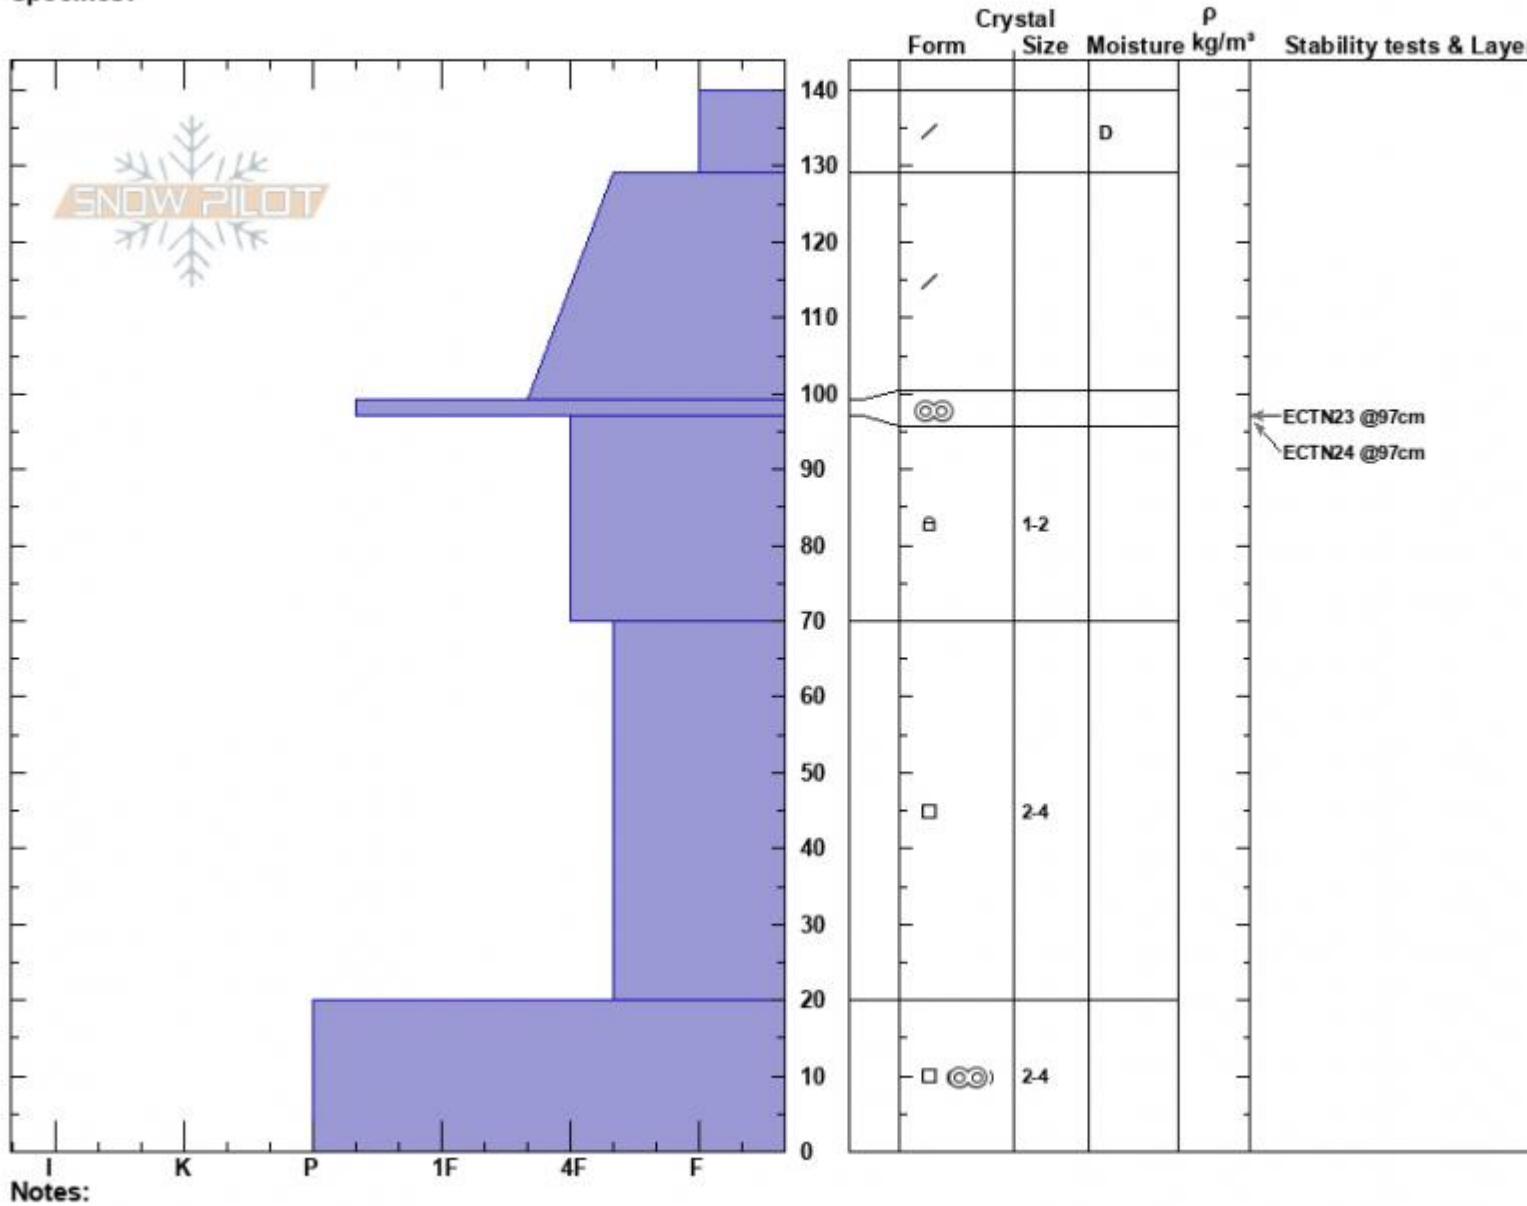

Wheeler NE  
 Gallatin Range-N  
 MT  
 Elevation: 8100 ft  
 Aspect: 50°  
 Specifics:

Ian Hoyer  
 03/23/2022 - 12:00pm  
 Co-ord: 45.50345N, -111.07616W  
 Slope Angle: 32°  
 Wind Loading: no

Stability: Fair  
 Air Temperature:  
 Sky Cover: FEW  
 Precipitation: NO  
 Wind: S Light Breeze

HS:140 Layer Notes:  
 PF:20 97-70cm:Problematic layer  
 PS:100

Notes:  
 Advisory Region  
 Northern Gallatin  
 Longitude  
 -111.08W  
 Latitude  
 45.51N  
 Northern Gallatin, 2022-03-25