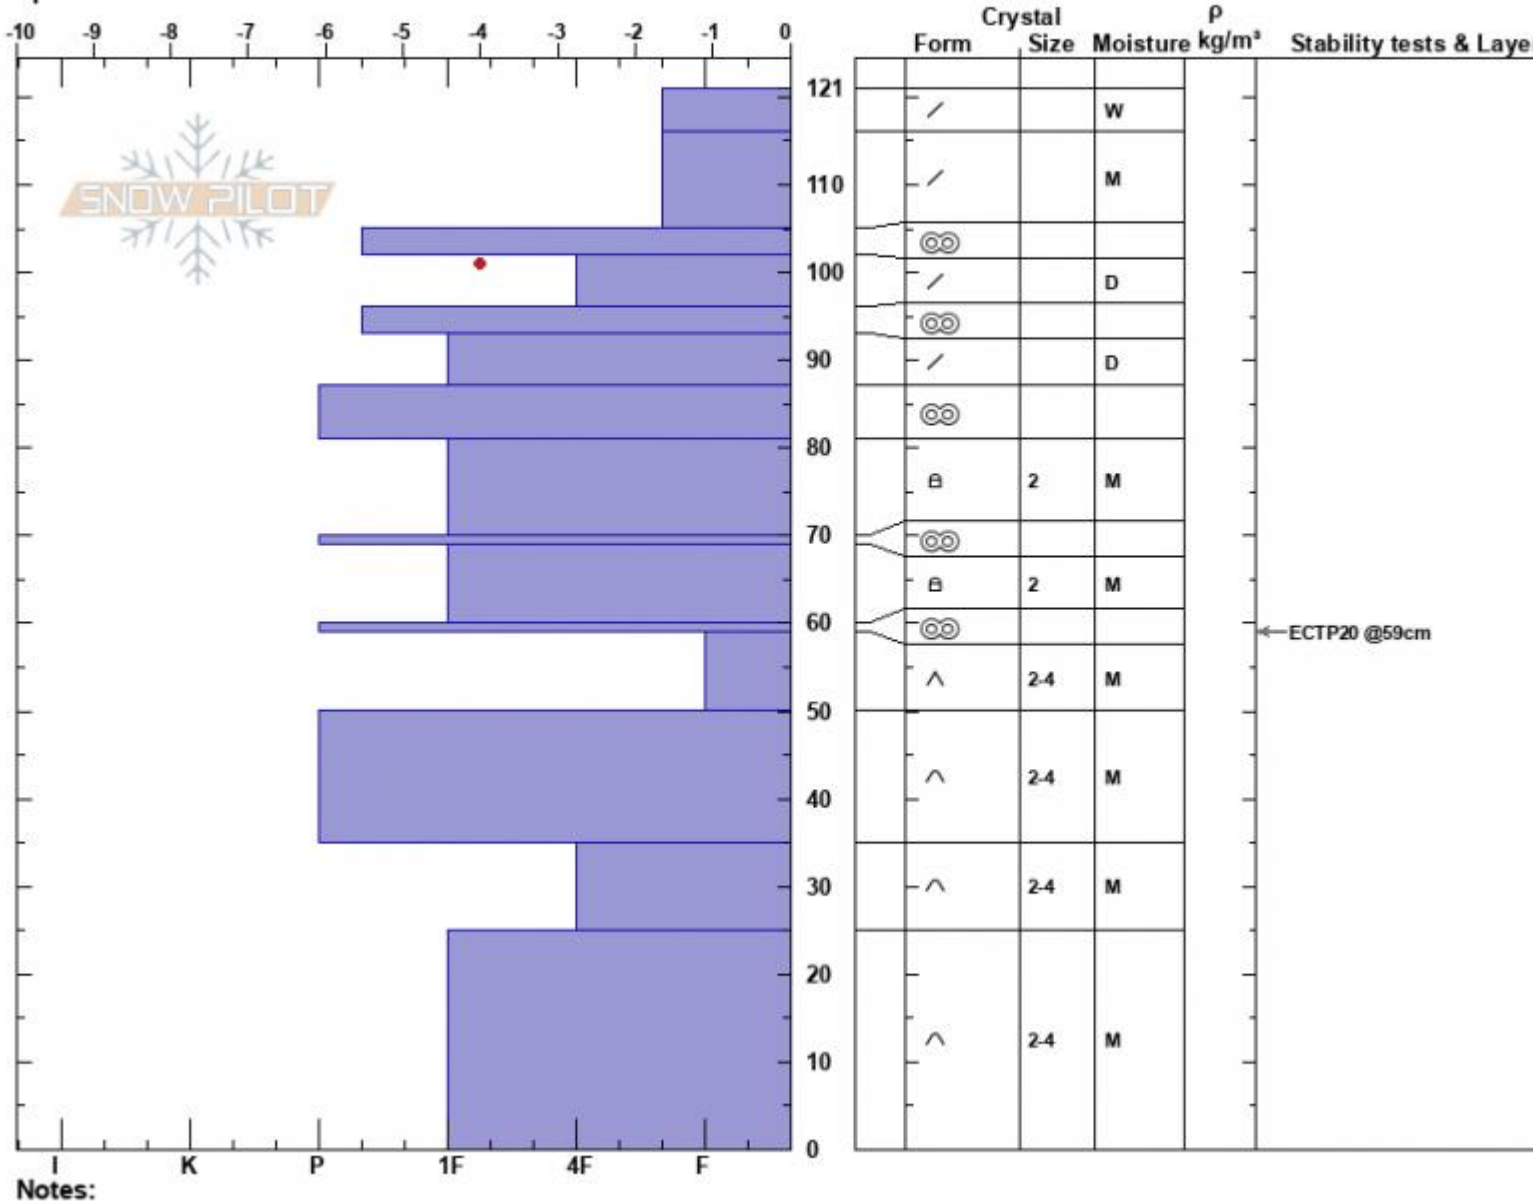

Wheeler Meadow
 Gallatin Range-N
 MT
 Elevation: 8100 ft
 Aspect: 100°
 Specifics:

Ian Hoyer
 03/23/2022 - 11:00am
 Co-ord: 45.50096N, -111.07597W
 Slope Angle: 25°
 Wind Loading: no

Stability: Fair
 Air Temperature:
 Sky Cover: FEW
 Precipitation: NO
 Wind: Calm

HS:121
 PF:40
 PS: 10
 Layer Notes:
 59-50cm:Problematic layer

Advisory Region
 Northern Gallatin
 Longitude
 -111.08W
 Latitude
 45.51N
 Northern Gallatin, 2022-03-24