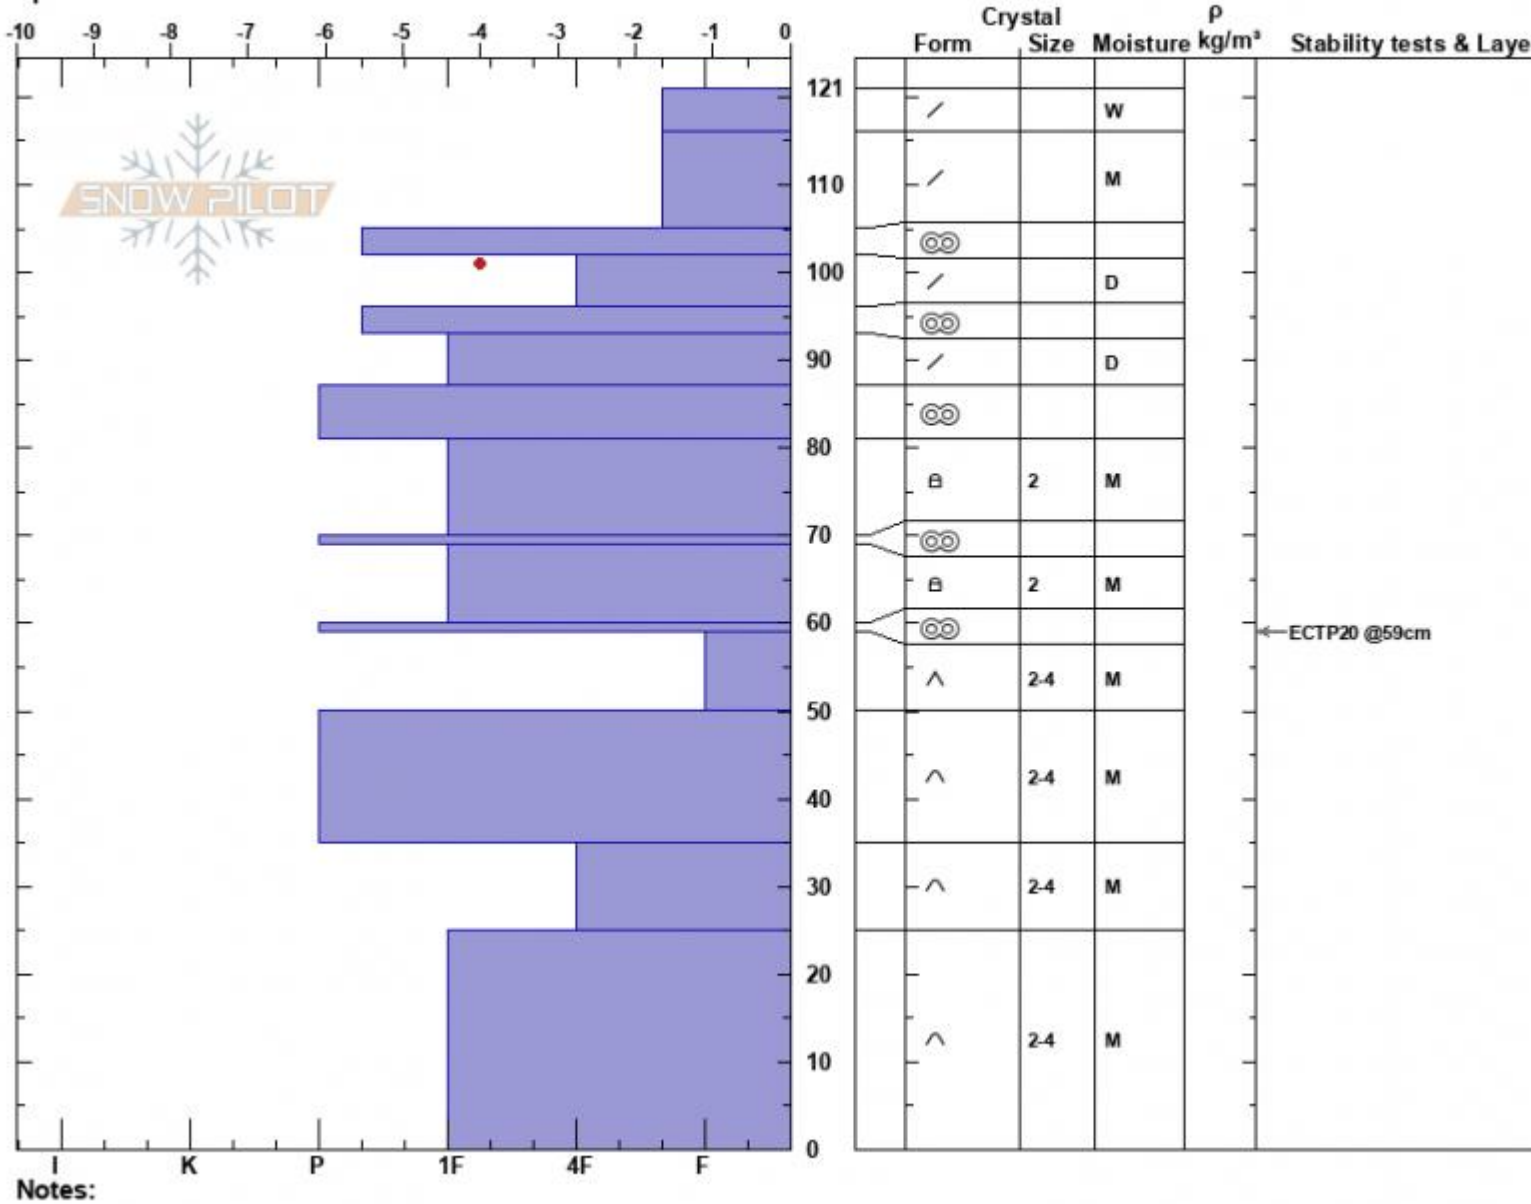

Wheeler Meadow
 Gallatin Range-N
 MT
 Elevation: 8100 ft
 Aspect: 100°
 Specifics:

Ian Hoyer
 03/23/2022 - 11:00am
 Co-ord: 45.50096N, -111.07597W
 Slope Angle: 25°
 Wind Loading: no

Stability: Fair
 Air Temperature:
 Sky Cover: FEW
 Precipitation: NO
 Wind: Calm

HS:121
 PF:40
 PS: 10
 Layer Notes:
 59-50cm:Problematic layer

Advisory Region
 Northern Gallatin
 Longitude
 -111.08W
 Latitude
 45.51N
 Northern Gallatin, 2022-03-24