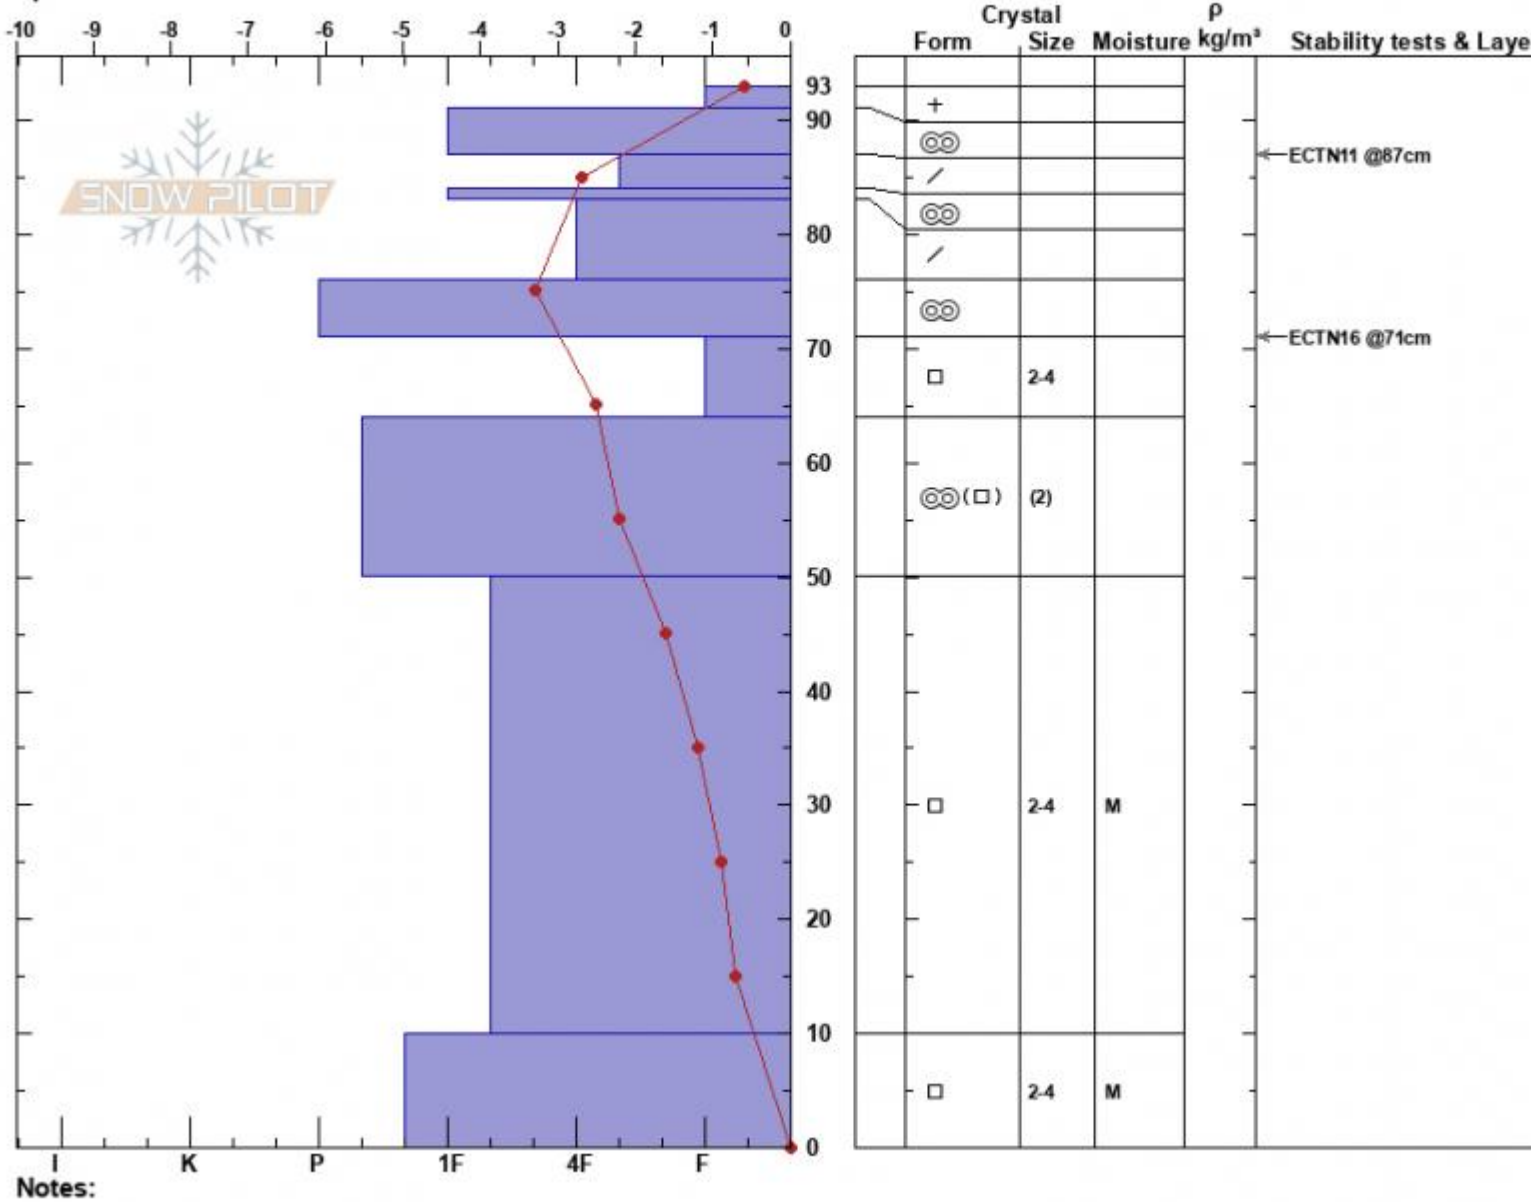

Hebgen Lake  
 Lionhead Range  
 MT  
 Elevation: 8846 ft  
 Aspect: 150°  
 Specifics:

Hannah Marshall  
 03/22/2022 - 12:00pm  
 Co-ord: 44.83918N, -111.34193W  
 Slope Angle: 20°  
 Wind Loading:

Stability: Good  
 Air Temperature: -1.5°C  
 Sky Cover: FEW  
 Precipitation: NO  
 Wind:

HS:93  
 PF:50  
 Layer Notes:  
 71-64cm: Problematic layer

Advisory Region  
 Lionhead Range  
 Longitude  
 -111.34W  
 Latitude  
 44.84N  
 Lionhead Range, 2022-03-22