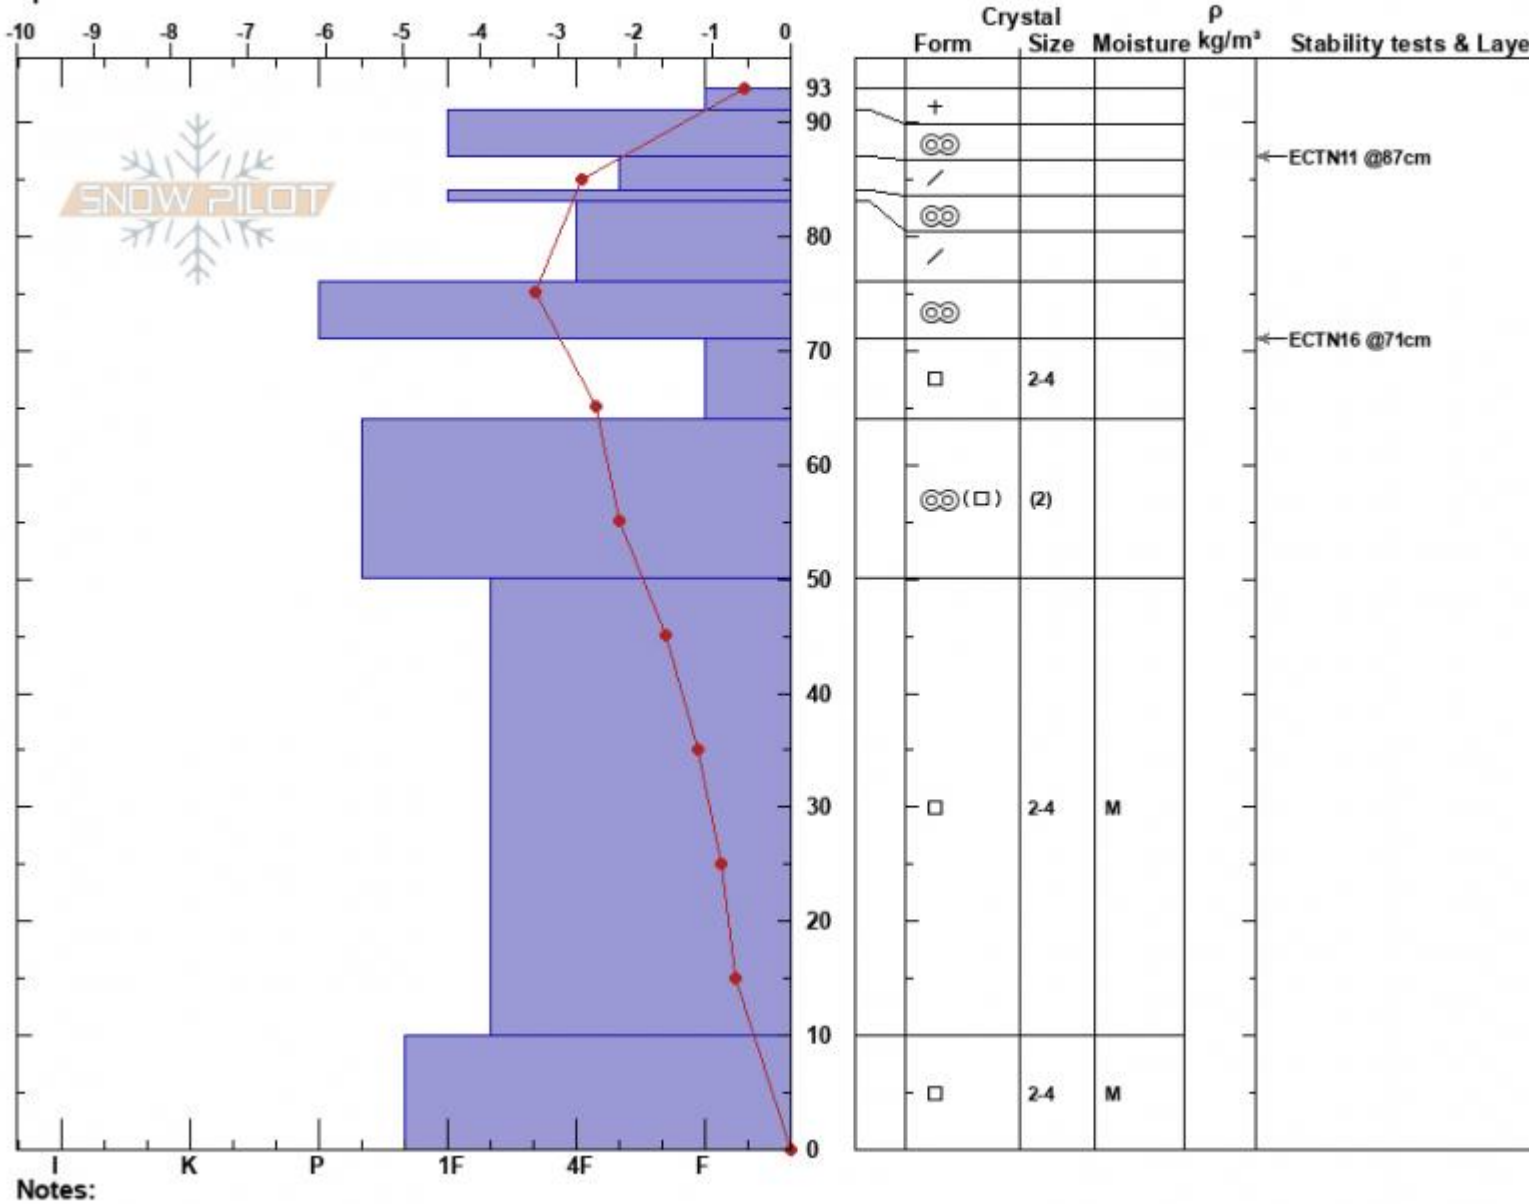

Hebgen Lake
 Lionhead Range
 MT
 Elevation: 8846 ft
 Aspect: 150°
 Specifics:

Hannah Marshall
 03/22/2022 - 12:00pm
 Co-ord: 44.83918N, -111.34193W
 Slope Angle: 20°
 Wind Loading:

Stability: Good
 Air Temperature: -1.5°C
 Sky Cover: FEW
 Precipitation: NO
 Wind:

HS:93
 PF:50
 Layer Notes:
 71-64cm: Problematic layer

Notes:
 Advisory Region
 Lionhead Range
 Longitude
 -111.34W
 Latitude
 44.84N
 Lionhead Range, 2022-03-22