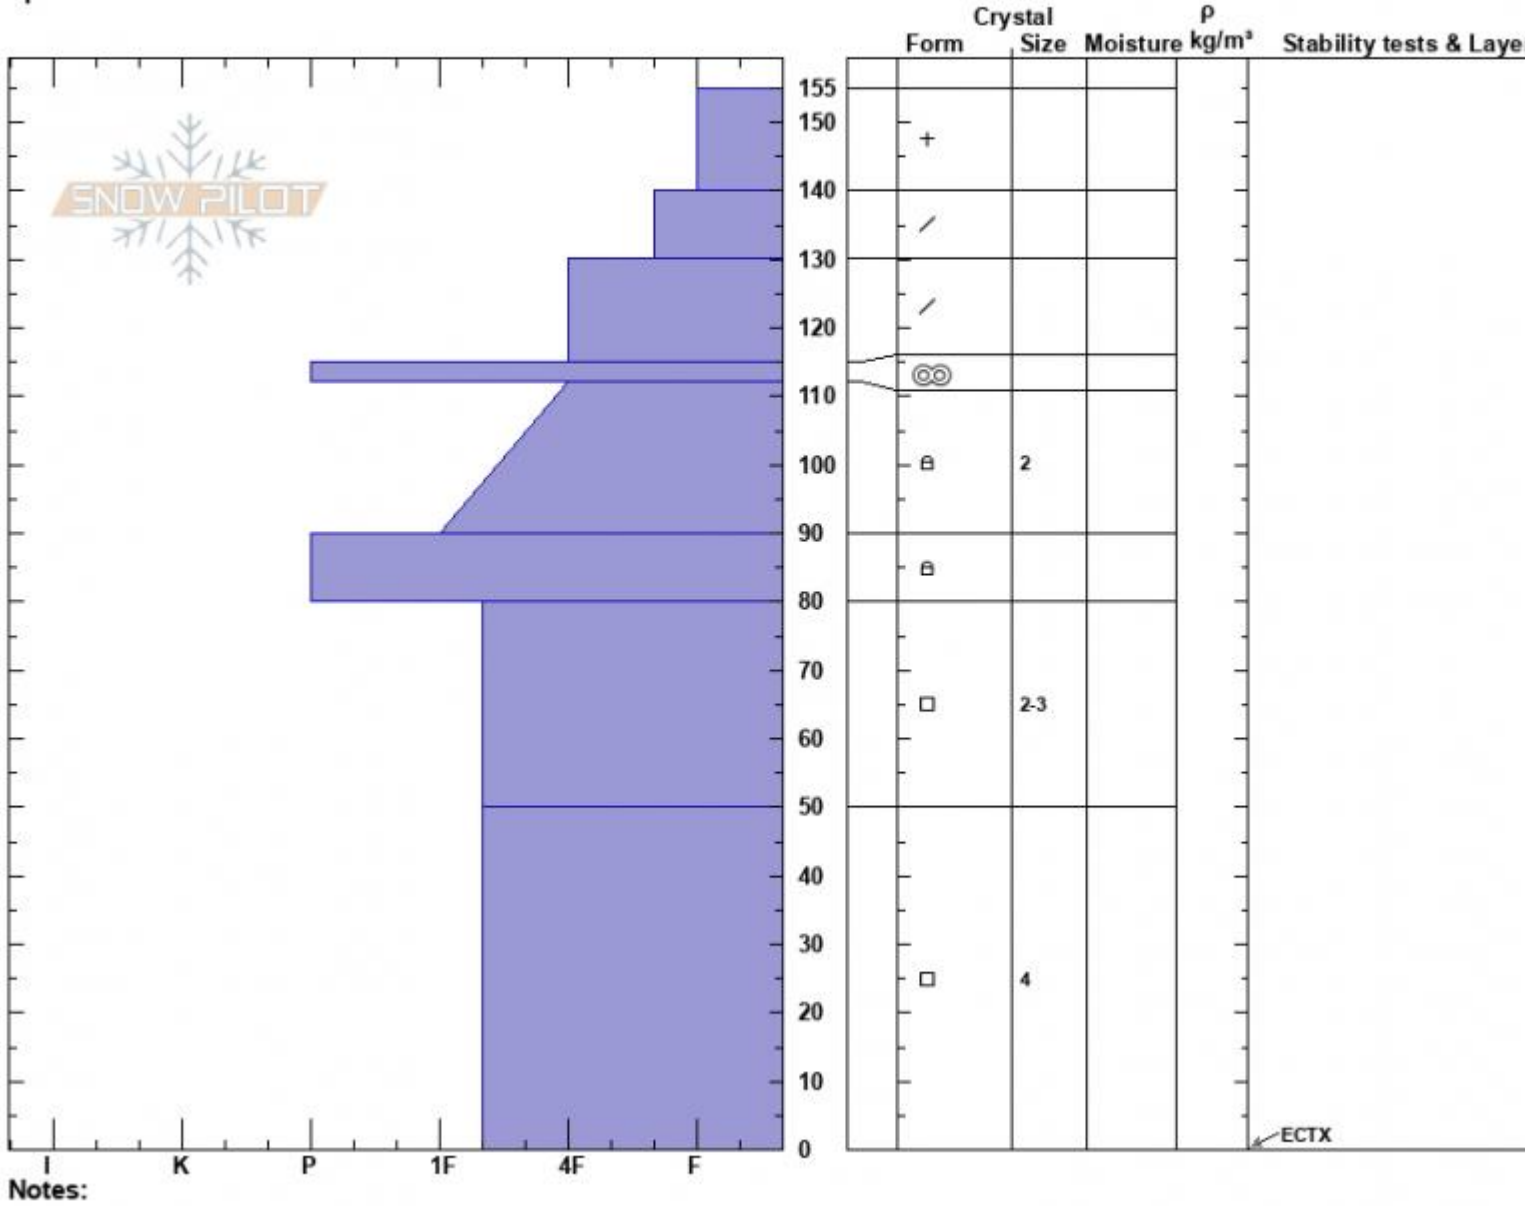

Throne North Profile  
 Bridger Range  
 MT  
 Elevation: 8333 ft  
 Aspect: 330°  
 Specifics:

Dave Zinn  
 03/20/2022 - 10:45am  
 Co-ord: 45.88263N, -110.95299W  
 Slope Angle: 27°  
 Wind Loading: no

Stability: Good  
 Air Temperature:  
 Sky Cover: OVC  
 Precipitation: S1  
 Wind: W Calm

HS:155 Layer Notes:

Notes:  
 Advisory Region  
 Bridger Range  
 Longitude  
 -110.95W  
 Latitude  
 45.88N  
 Bridger Range, 2022-03-20