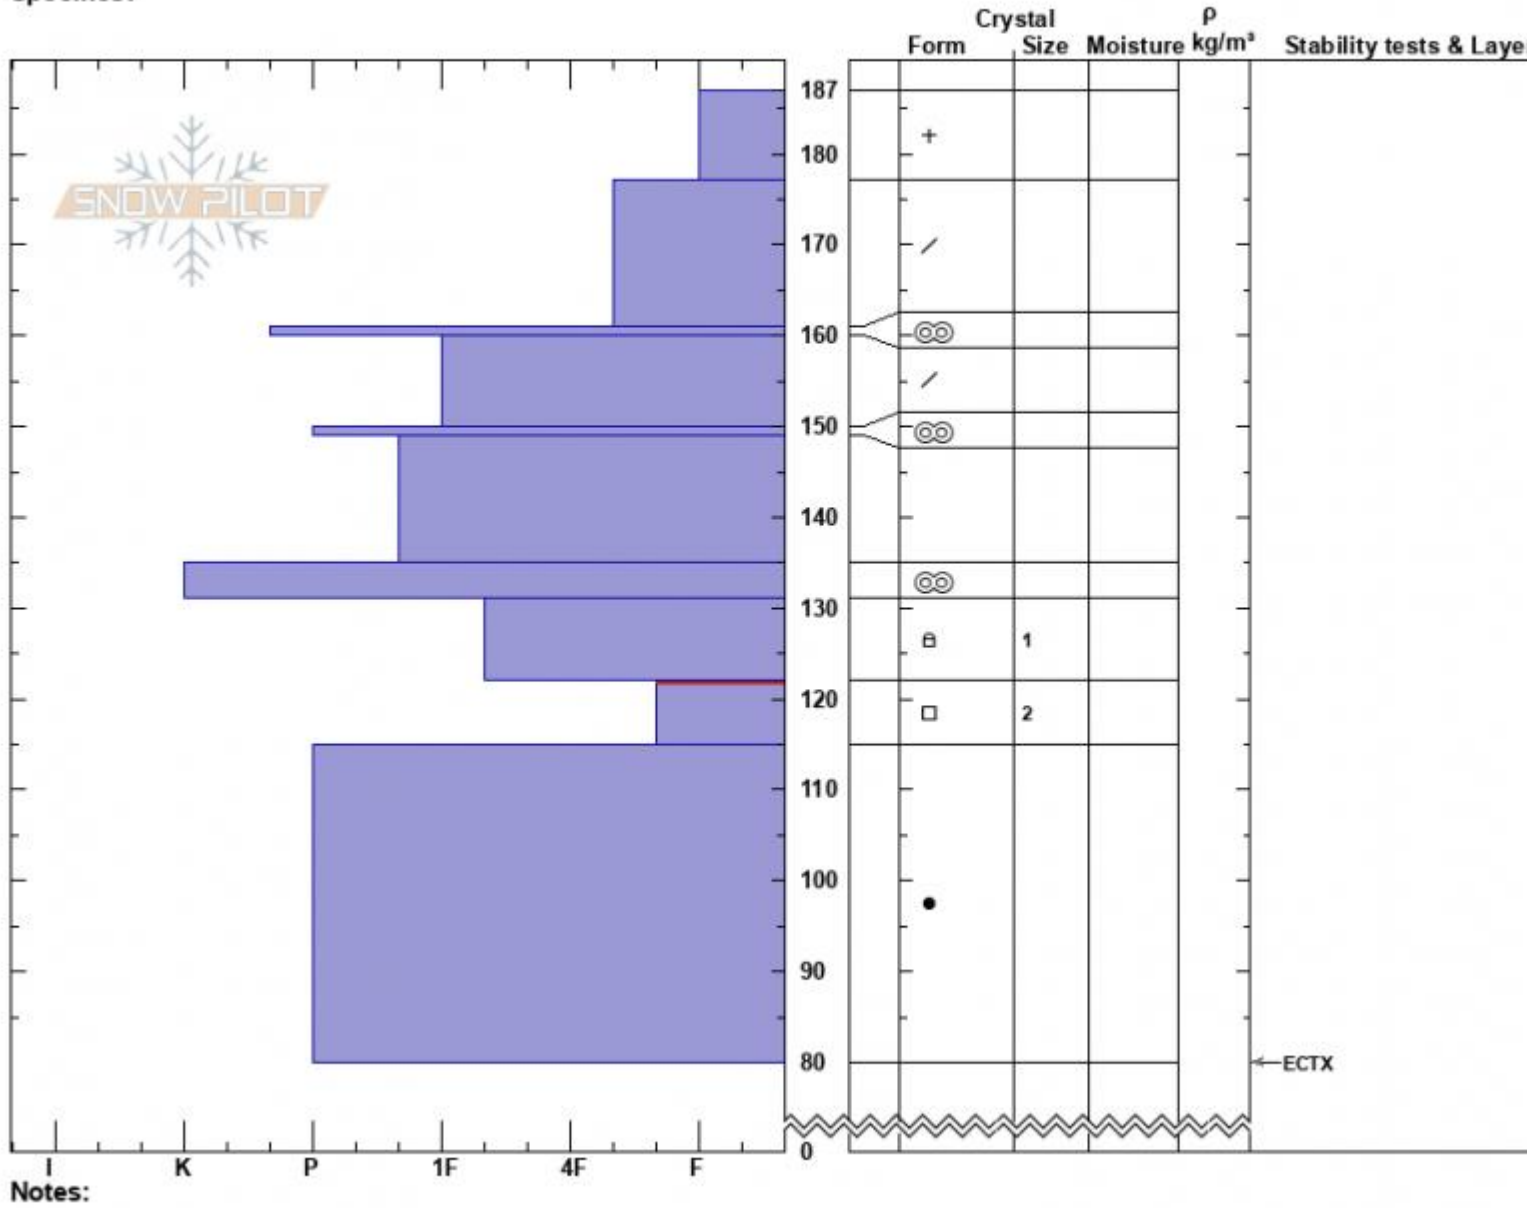

Throne East Profile
 Bridger Range
 MT
 Elevation: 8098 ft
 Aspect: 89°
 Specifics:

Dave Zinn
 03/20/2022 - 10:00am
 Co-ord: 45.88405N, -110.94990W
 Slope Angle: 32°
 Wind Loading: no

Stability: Good
 Air Temperature:
 Sky Cover: OVC
 Precipitation: S1
 Wind: W Calm

HS:187 **Layer Notes:**
 122-115cm: Problematic layer

Advisory Region
 Bridger Range
 Longitude
 -110.95W
 Latitude
 45.88N
 Bridger Range, 2022-03-20