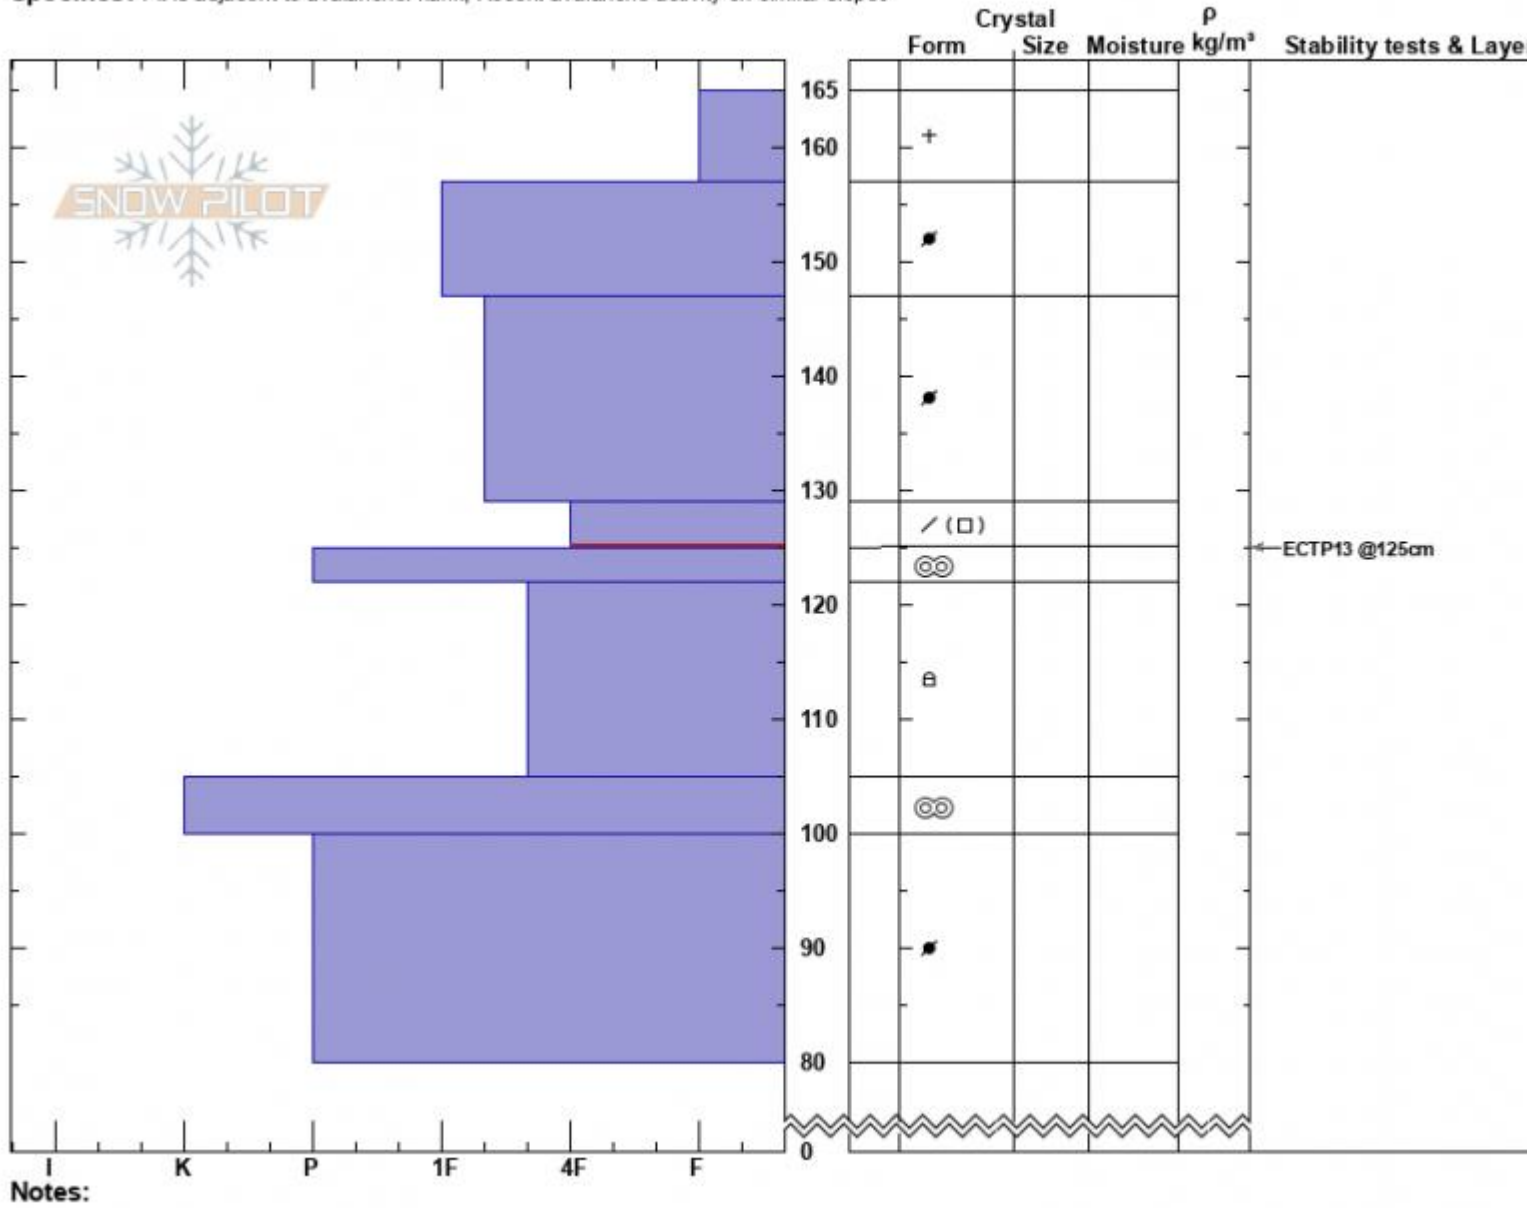

Wyoming Bowl Profile  
 Madison Range-N  
 MT  
 Elevation: 9641 ft  
 Aspect: 122°  
 Specifics: Pit is adjacent to avalanche: flank; Recent avalanche activity on similar slopes

Dave Zinn  
 03/15/2022 - 1:00pm  
 Co-ord: 45.27052N, -111.46490W  
 Slope Angle: 20°  
 Wind Loading: previous

Stability: Poor  
 Air Temperature:  
 Sky Cover: OVC  
 Precipitation: S1  
 Wind: SW Light Breeze

HS:165 Layer Notes:  
 129-125cm: Problematic layer

Profile of snowpack in the backcountry near Big Sky Resort next to a skier-triggered avalanche.

Advisory Region  
 Northern Madison  
 Longitude  
 -111.44W  
 Latitude  
 45.28N

Northern Madison, 2022-03-17