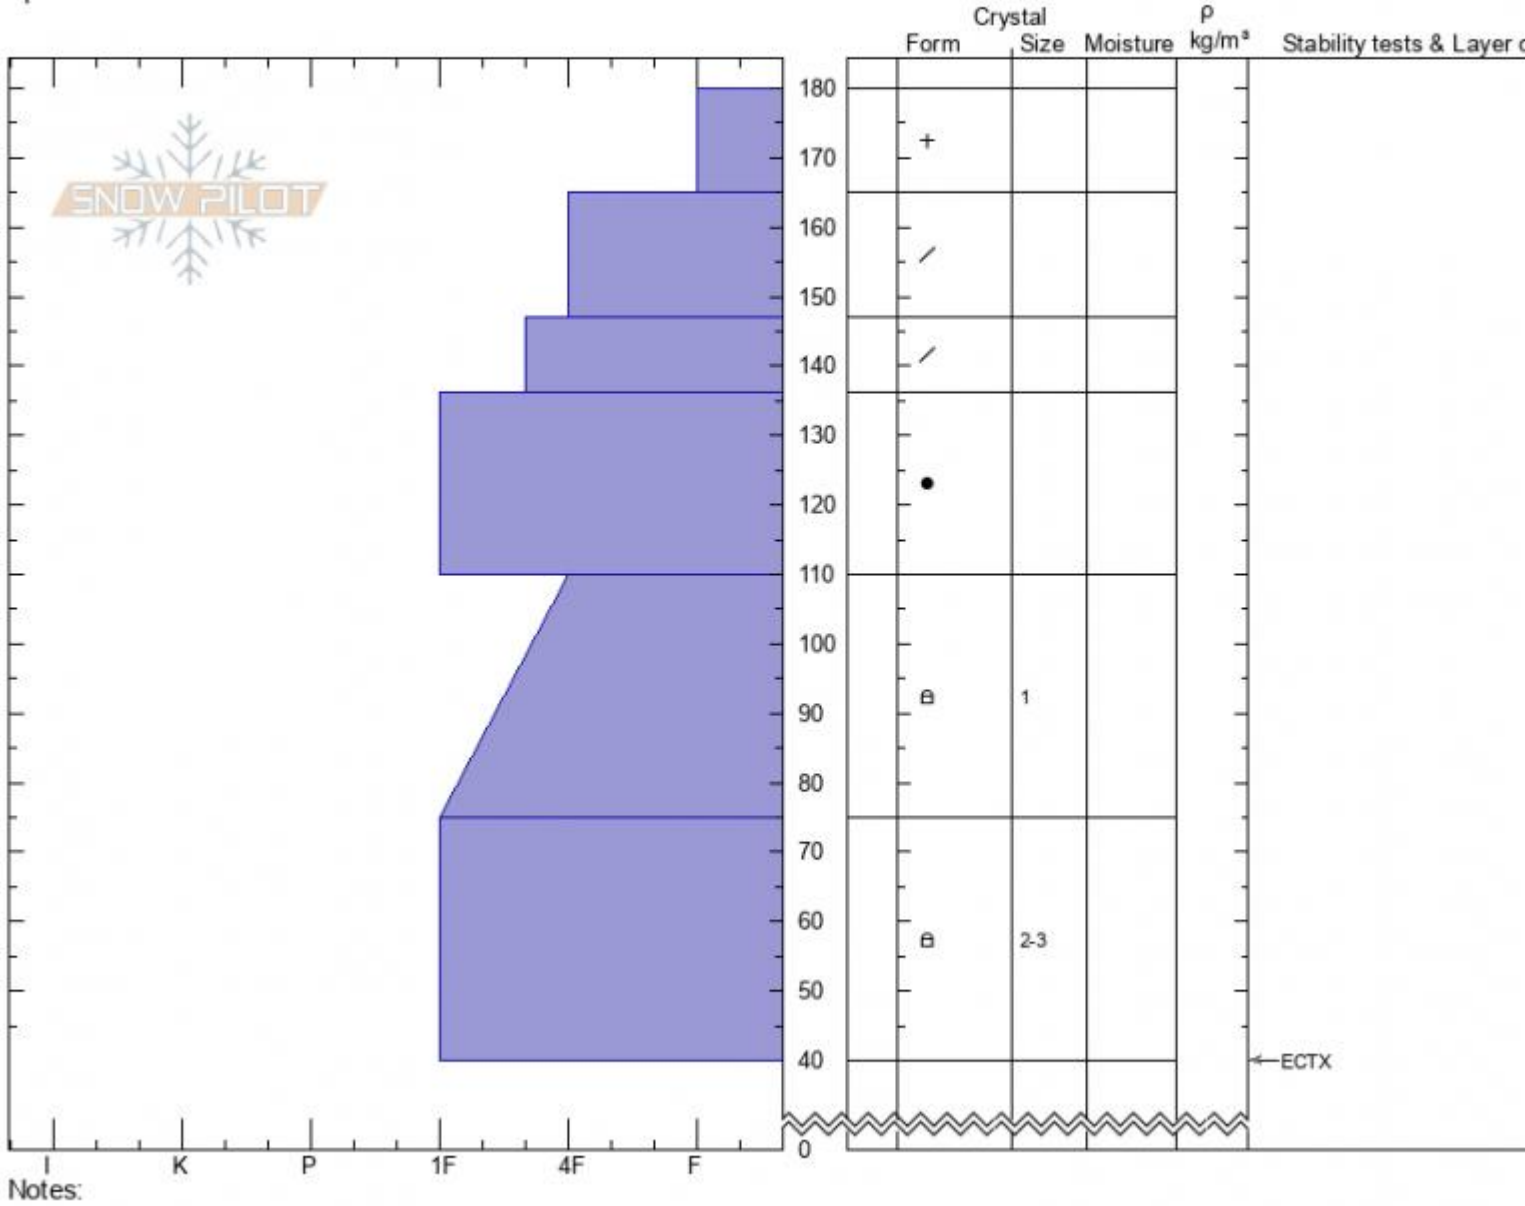

Middle Basin
Madison Range-N
MT
 Elevation: **9132 ft**
 Aspect: **40°**
 Specifics:

Hannah Marshall
03/13/2022 - 1:00pm
 Co-ord: **45.32473N, -111.38054W**
 Slope Angle:
 Wind Loading:

Stability:
 Air Temperature:
 Sky Cover: **OVC**
 Precipitation: **S-1**
 Wind:

HS:180 Layer Notes:

Advisory Region
 Northern Madison
 Longitude
 -111.38W
 Latitude
 45.32N
 Northern Madison, 2022-03-13