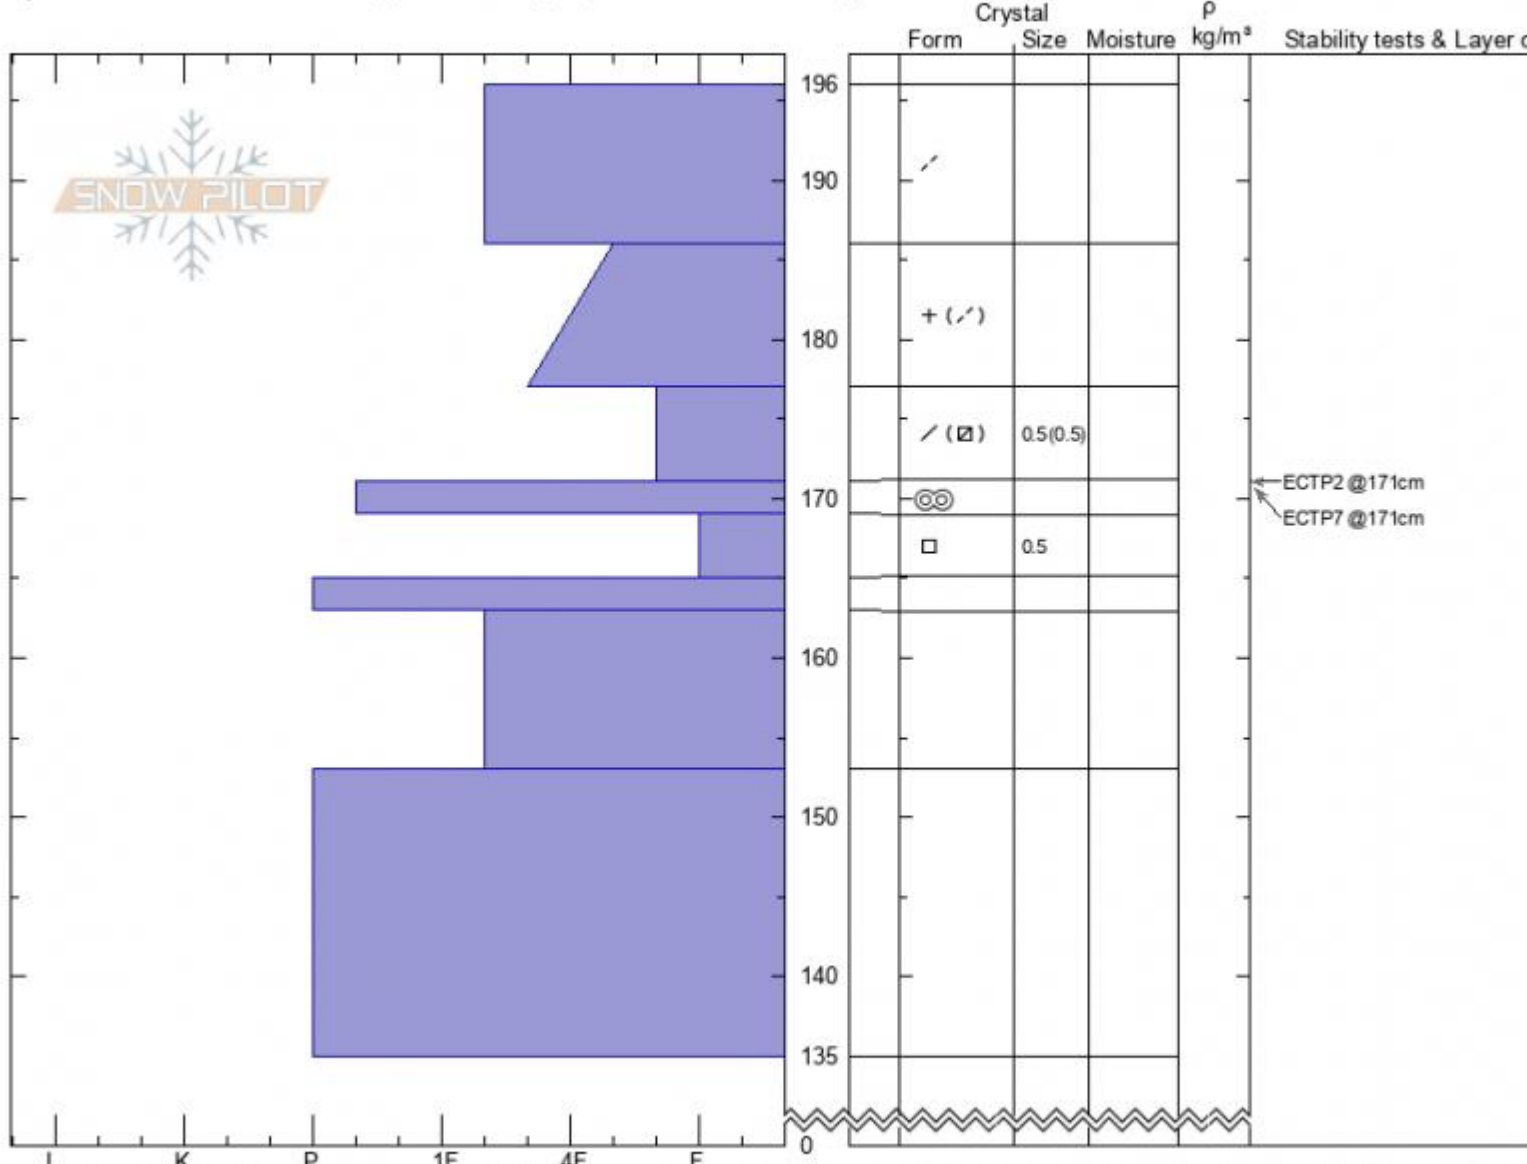

BulloftheWoods/CrownBt Alex Marienthal

Cooke City

03/12/2022 - 11:10am

MT

Co-ord: 45.04988N, -109.96113W

Elevation: 9630 ft

Slope Angle: 14°

Aspect: 160°

Wind Loading: yes

Stability: Poor

HS:196

Layer Notes:

Air Temperature:

196-186cm: Problematic layer

Sky Cover: OVC

Precipitation:

Wind: W Moderate

Specifics: Recent avalanche activity on similar slopes; Recent avalanche activity on different slopes

Notes: Top 10"=1.5" SWE (25cm=38mm SWE) this is all snow above MF crust. Top 8"=1.25" SWE (20cm=32mmSWE) is what fell/wind-loaded over