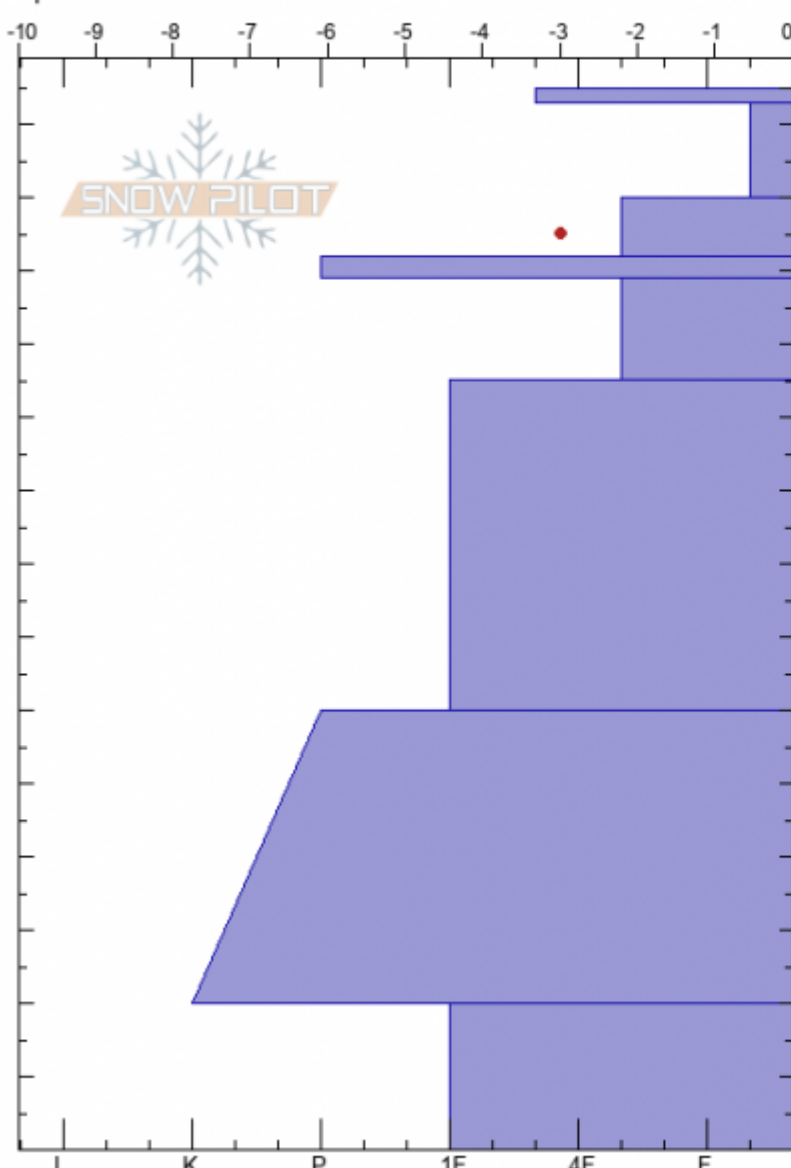

Marge
Lionhead Range
MT
 Elevation: **9032 ft**
 Aspect: **65°**
 Specifics:

Doug Chabot-Admin
03/03/2022 - 9:00am
 Co-ord: **44.71666N, -111.31885W**
 Slope Angle: **32°**
 Wind Loading: **previous**

Stability: **Good**
 Air Temperature: **0°C**
 Sky Cover: **CLR**
 Precipitation: **NO**
 Wind: **Calm**

HS:145 Layer Notes:

Form	Crystal Size	Moisture	ρ kg/m ³	Stability tests & Layer c
■		M		
☒	2			
☒	1-2			
☉(□)				
☒	2			
⊖	2			
⊖	2			
⊖	2			

Notes: An east wind 2 weeks ago may have eroded away some depth.
 20 cm deep temperature is -3C.

Advisory Region
 Lionhead Range
 Longitude
 -111.32W
 Latitude
 44.71N
 Lionhead Range, 2022-03-03