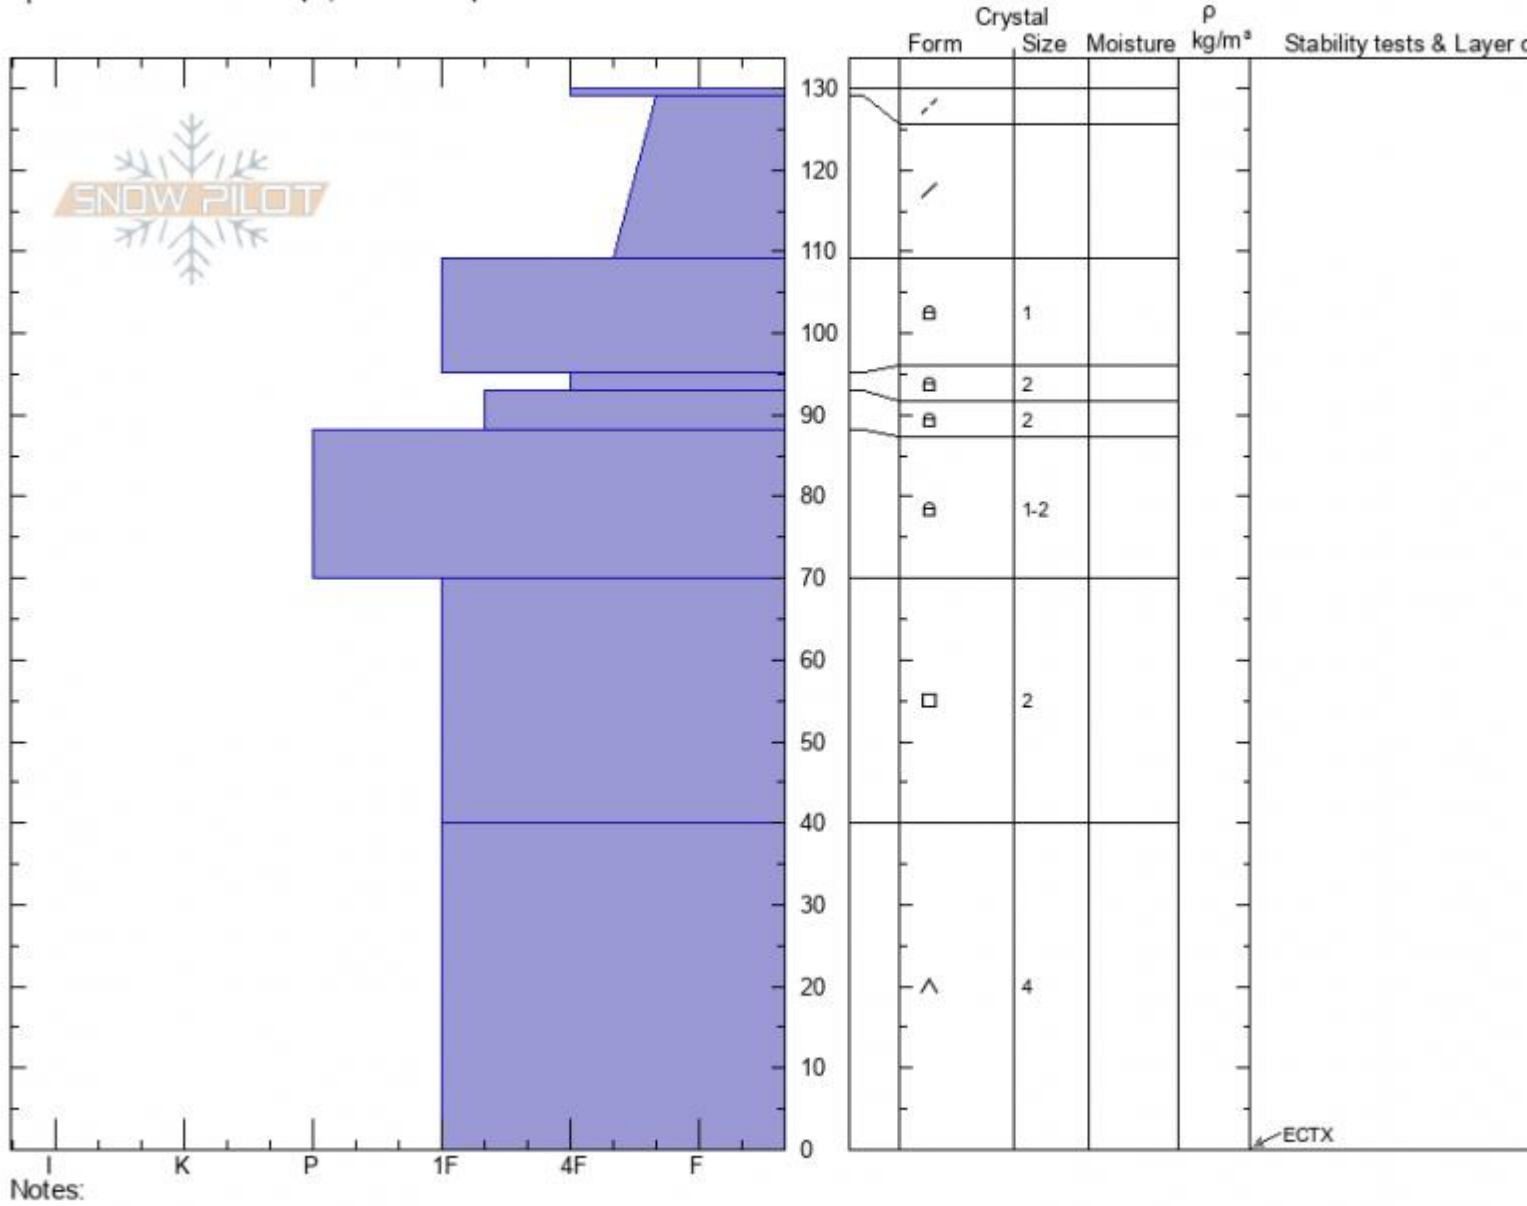

**Beehive Meadow NE**  
**Madison Range-N**  
**MT**  
 Elevation: **8700 ft**  
 Aspect: **65°**  
 Specifics: **Ski tracks on slope; We skied slope**

**Ian Hoyer**  
**03/01/2022 - 11:00am**  
 Co-ord: **45.32777N, -111.38986W**  
 Slope Angle: **13°**  
 Wind Loading: **no**

Stability: **Fair**  
 Air Temperature:  
 Sky Cover: **OVC**  
 Precipitation: **NO**  
 Wind: **SW Moderate**

**HS:130** Layer Notes:  
 95-93cm: **Problematic layer**

Advisory Region  
 Northern Madison  
 Longitude  
 -111.39W  
 Latitude  
 45.34N  
 Northern Madison, 2022-03-01