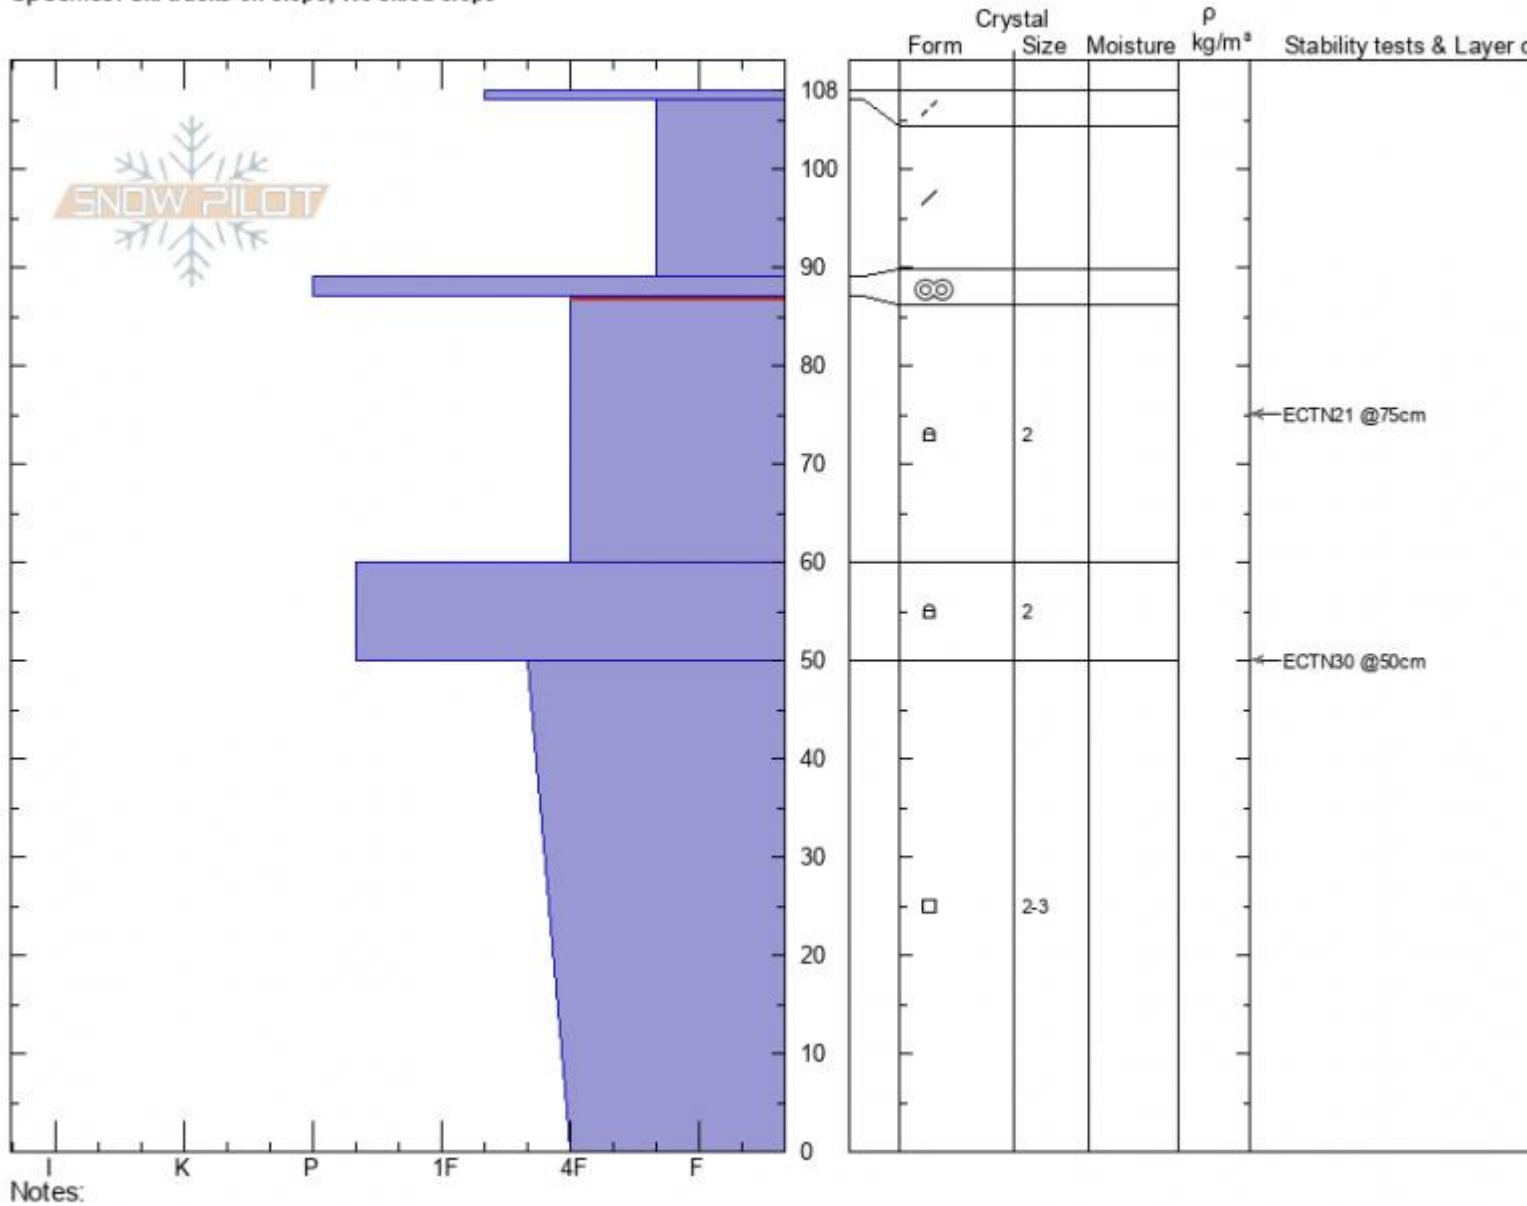

Beehive W
Madison Range-N
MT
 Elevation: **8700 ft**
 Aspect: **270°**
 Specifics: **Ski tracks on slope; We skied slope**

Ian Hoyer
03/01/2022 - 12:00pm
 Co-ord: **45.32796N, -111.38553W**
 Slope Angle: **28°**
 Wind Loading: **no**

Stability: **Fair**
 Air Temperature:
 Sky Cover: **OVC**
 Precipitation: **S-1**
 Wind: **S Moderate**

HS:**108** Layer Notes:
 PF: **80** 87-60cm: **Problematic layer**
 PS: **20**

Advisory Region
 Northern Madison
 Longitude
 -111.39W
 Latitude
 45.34N
 Northern Madison, 2022-03-01