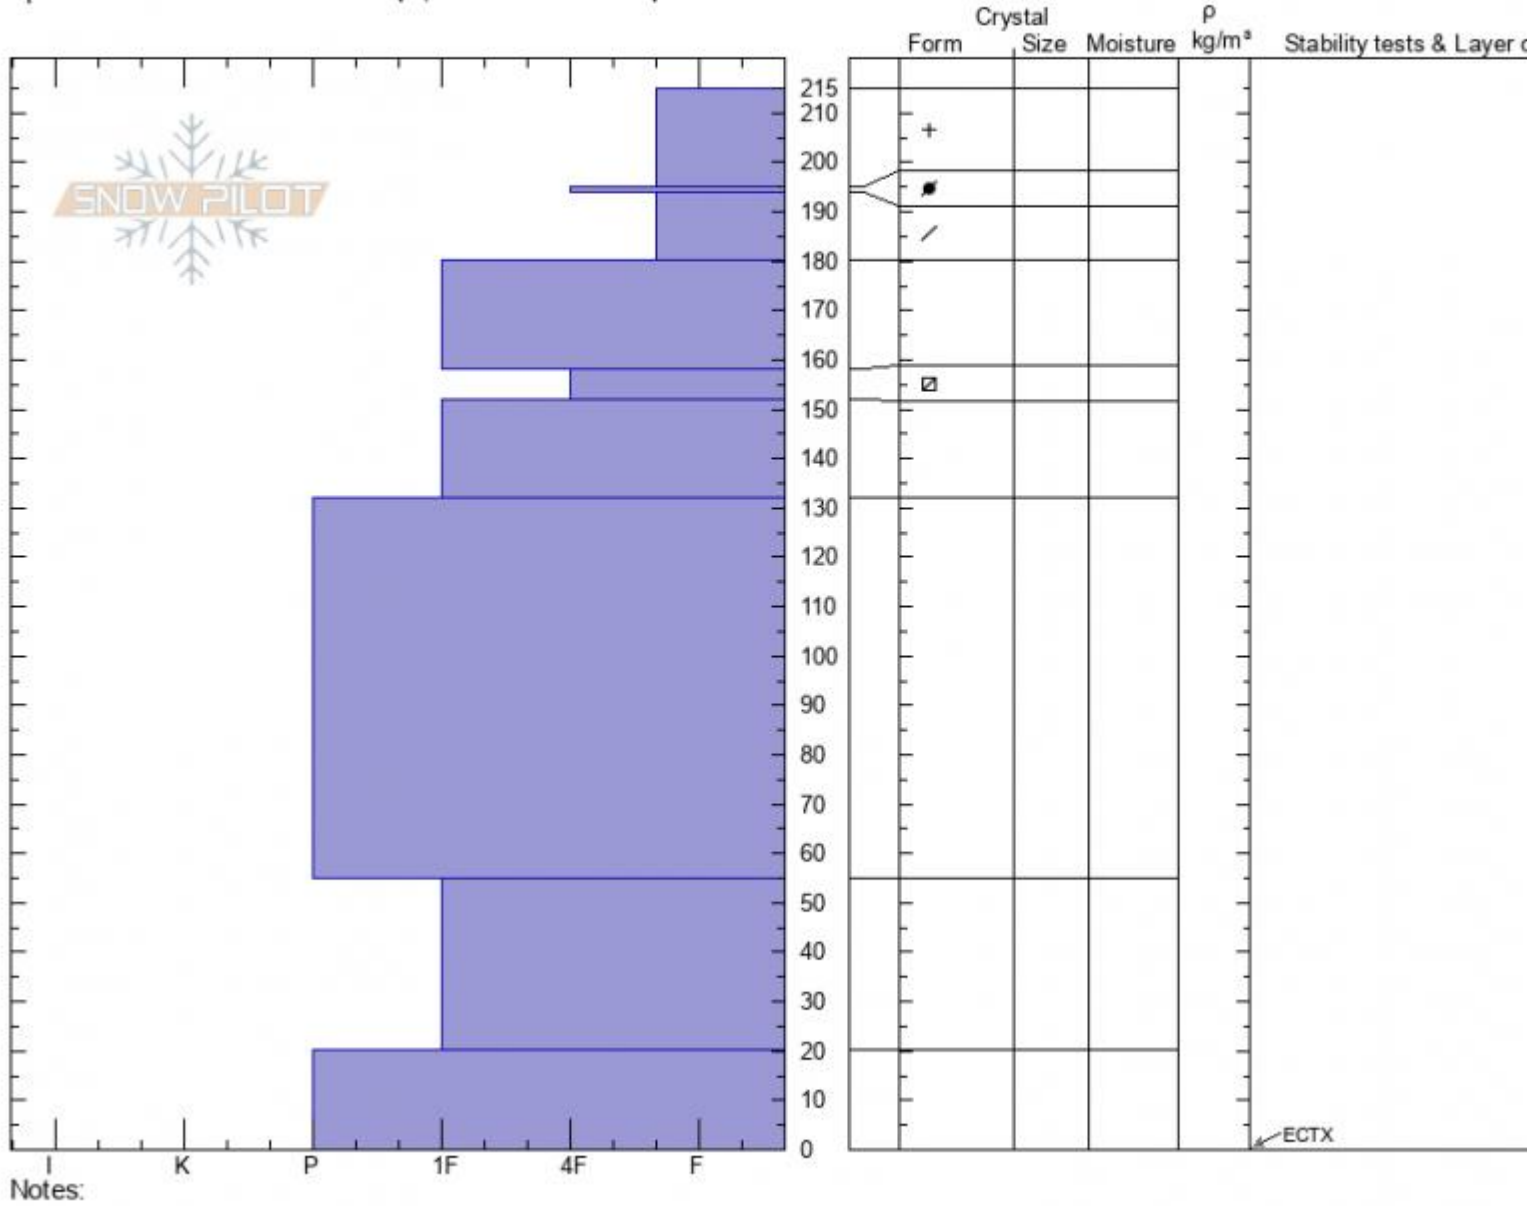

**Independence**  
**Beartooths**  
**MT**  
 Elevation: **9600 ft**  
 Aspect: **30°**  
 Specifics: **Snowmobile tracks on slope; We snowmobiled slope**

**Ian Hoyer**  
**02/24/2022 - 12:00pm**  
 Co-ord: **45.21527N, -110.22008W**  
 Slope Angle: **25°**  
 Wind Loading: **no**

Stability: **Good**  
 Air Temperature:  
 Sky Cover: **FEW**  
 Precipitation: **NO**  
 Wind: **Calm**

**HS:215** Layer Notes:  
**PF:25** 158-152cm: **Problematic layer**

Advisory Region  
 Out of Advisory Area  
 Out of Advisory Area, 2022-02-25