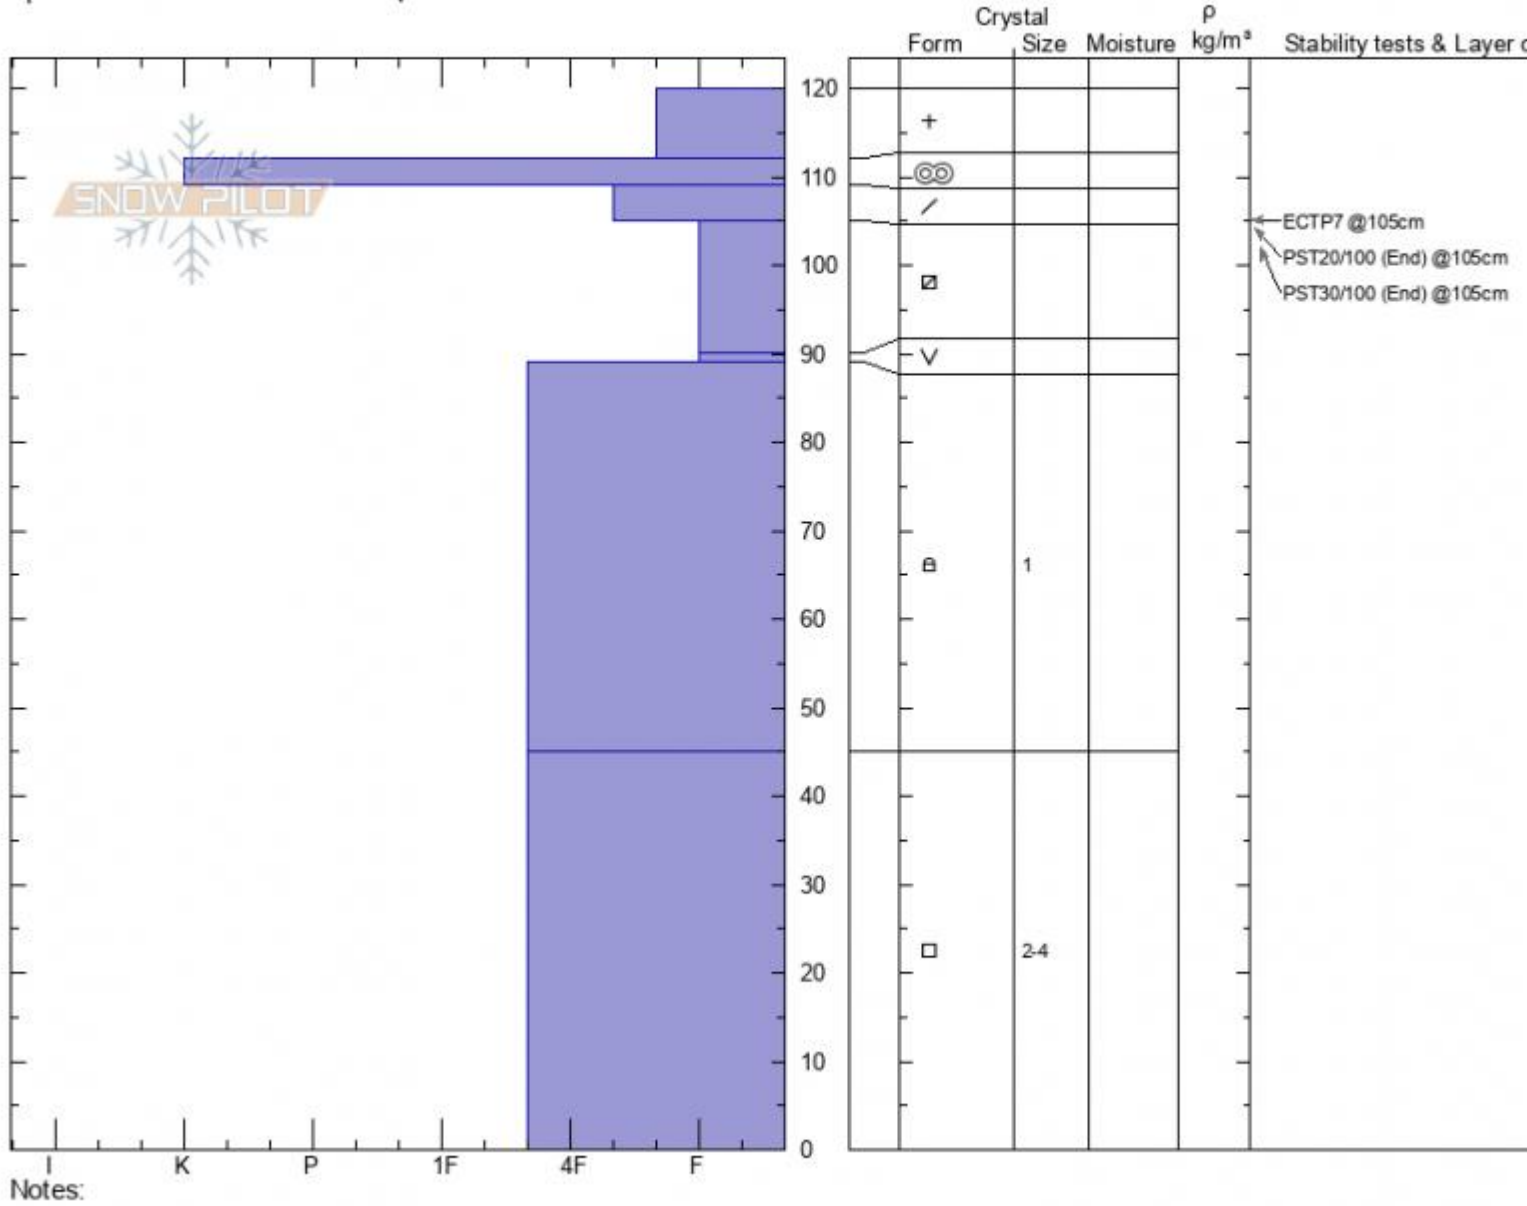

Wilderness Boundary
 Madison Range-S
 MT
 Elevation: 8800 ft
 Aspect: 250°
 Specifics: Snowmobile tracks on slope

Ian Hoyer
 02/19/2022 - 11:00am
 Co-ord: 44.97666N, -111.35980W
 Slope Angle: 25°
 Wind Loading: no

Stability: **Good**
 Air Temperature:
 Sky Cover:
 Precipitation: **NO**
 Wind: **W Light Breeze**

HS:120
 PF:45
 Layer Notes:
 105-90cm: Problematic layer

Advisory Region
 Southern Madison
 Longitude
 -111.27W
 Latitude
 45.06N
 Southern Madison, 2022-02-19