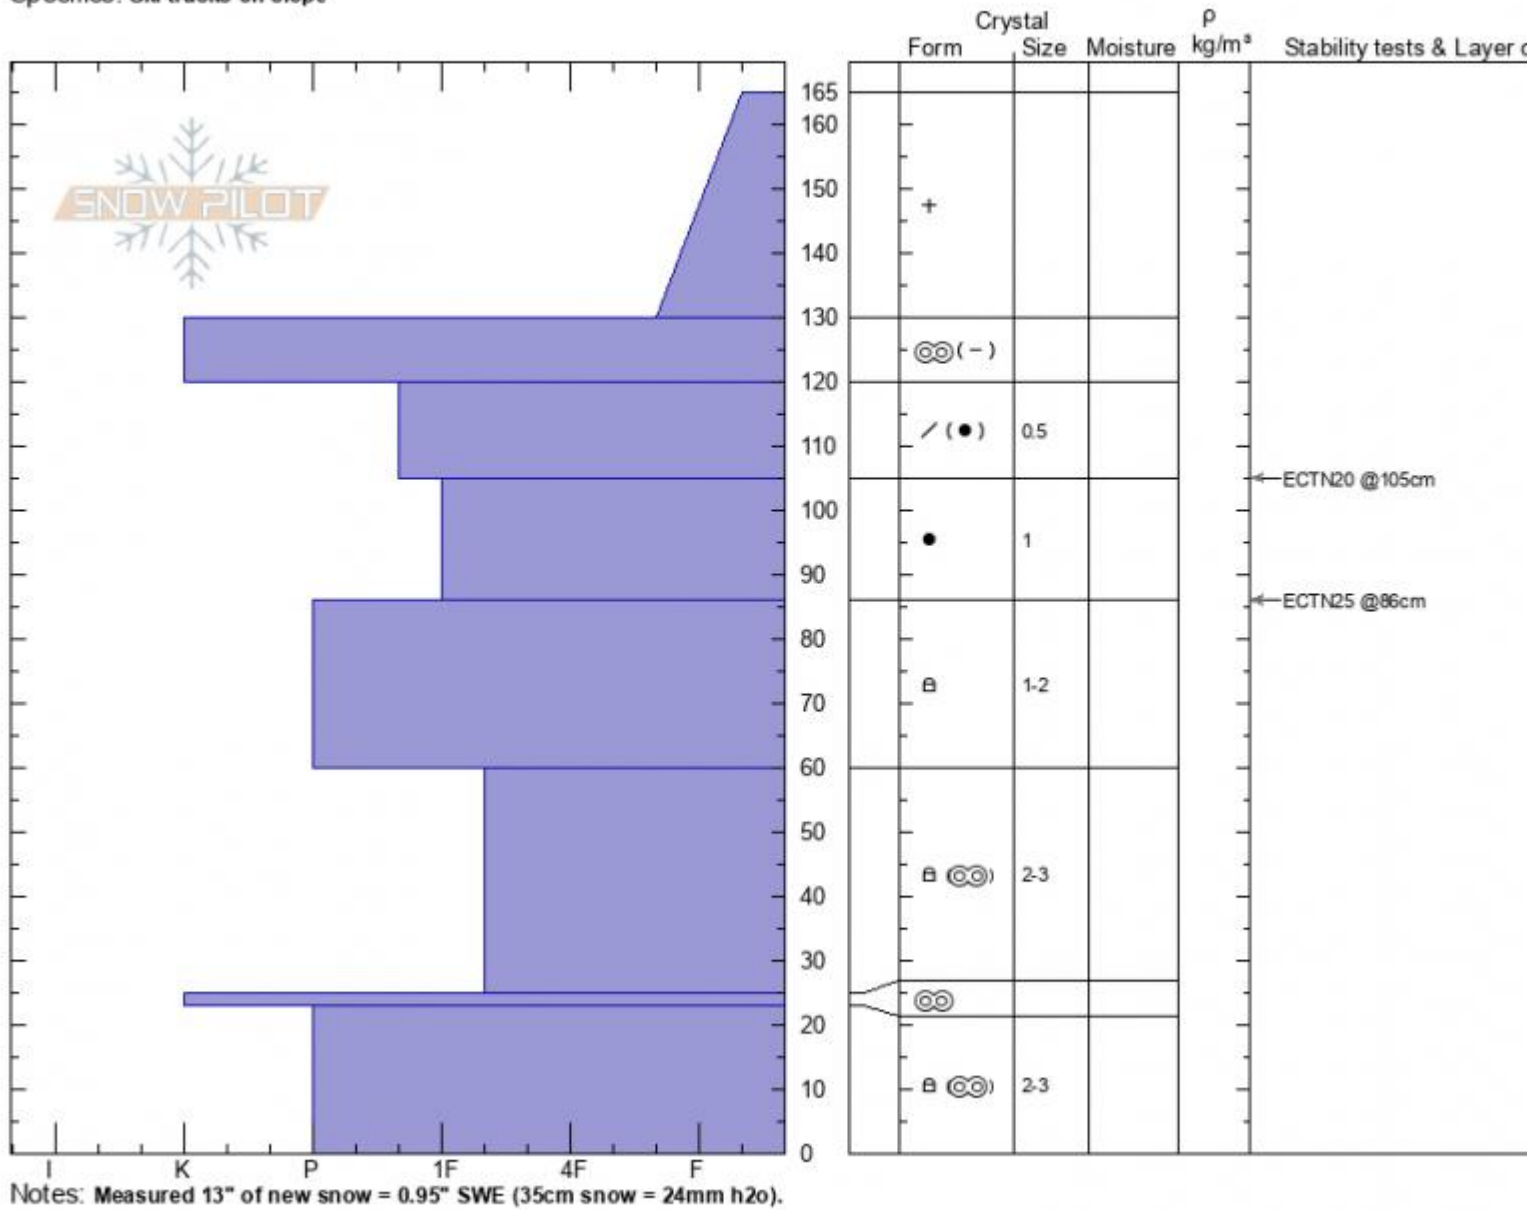

Divide Shoulder
Gallatin Range-N
MT
 Elevation: **9587 ft**
 Aspect: **165°**
 Specifics: **Ski tracks on slope**

Alex Marienthal
02/18/2022 - 12:30pm
 Co-ord: **45.40238N, -110.97026W**
 Slope Angle: **28°**
 Wind Loading: **no**

Stability: **Good**
 Air Temperature:
 Sky Cover: **OVC**
 Precipitation: **S-1**
 Wind: **W Light Breeze**

HS: **165** Layer Notes:
 165-130cm: **Problematic layer**

Advisory Region
 Northern Gallatin
 Longitude
 -110.98W
 Latitude
 45.40N
 Northern Gallatin, 2022-02-19