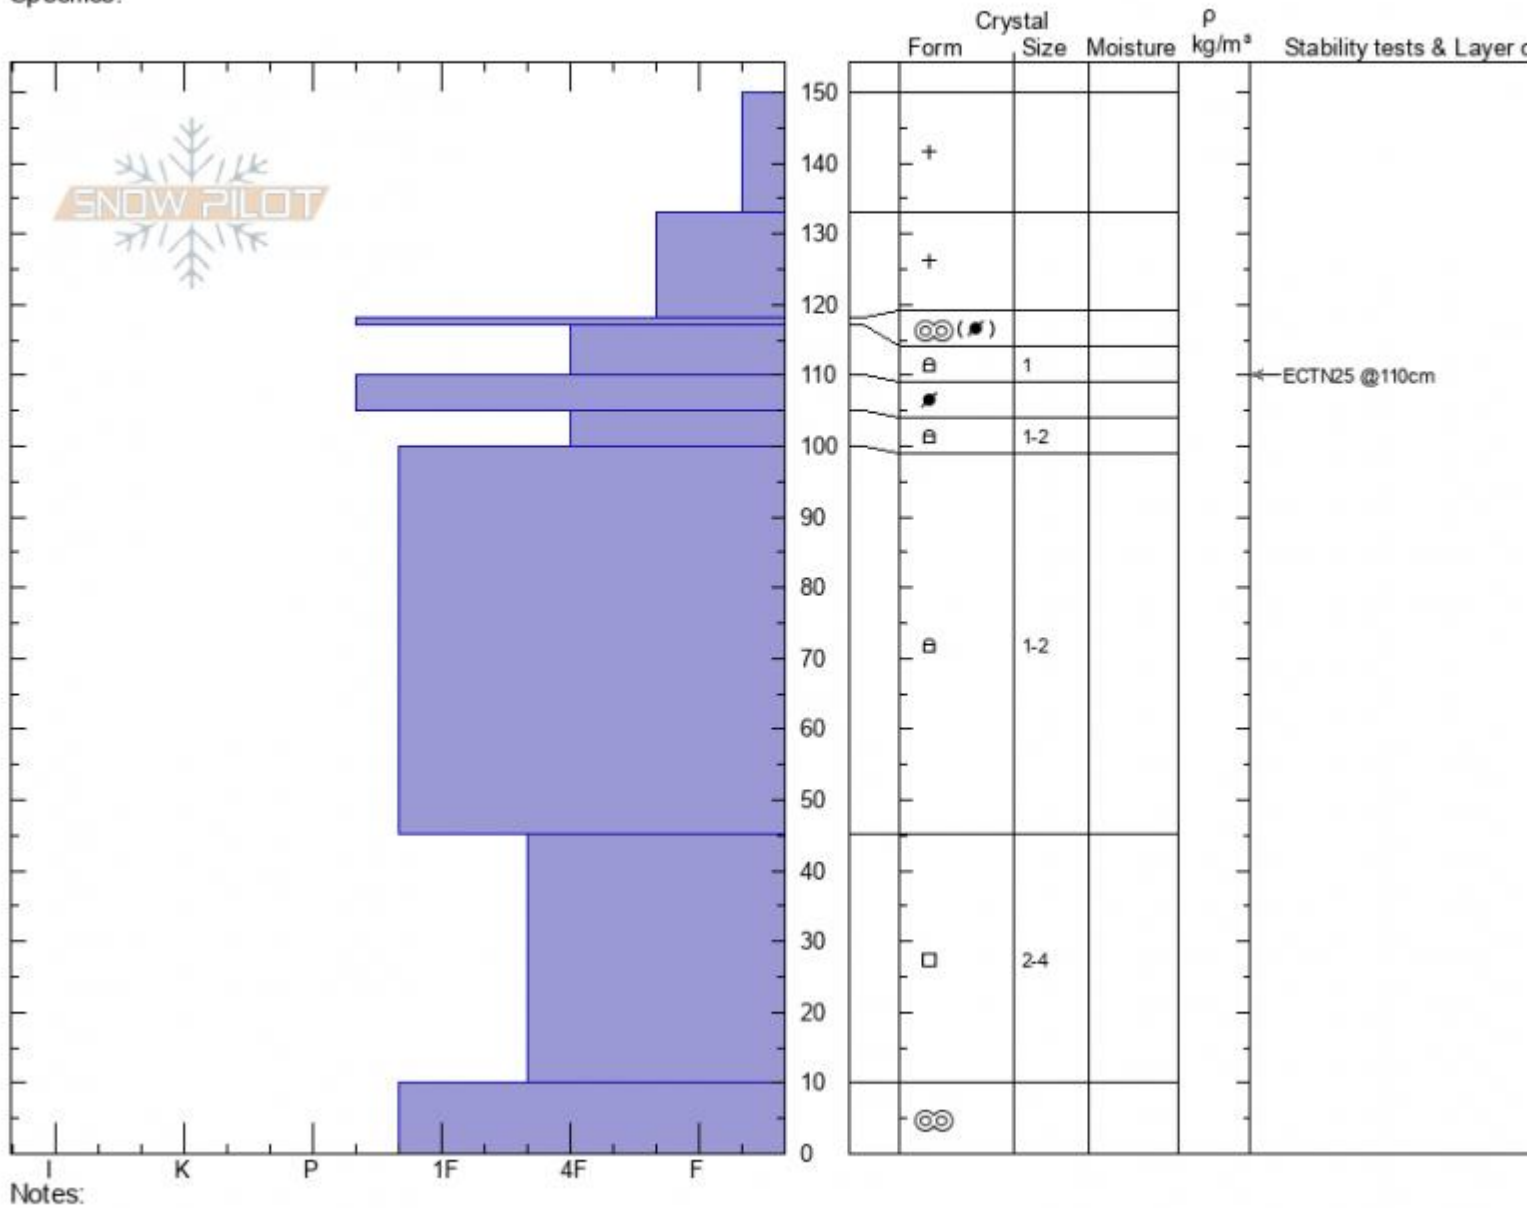

Bradley Meadow North
 Bridger Range
 MT
 Elevation: 7894 ft
 Aspect: 50°
 Specifics:

Alex Marienthal
 02/17/2022 - 10:15am
 Co-ord: 45.83326N, -110.92927W
 Slope Angle: 33°
 Wind Loading: **previous**

Stability:
 Air Temperature: -7.5°C
 Sky Cover: **BKN**
 Precipitation: **NO**
 Wind: **W Moderate**

HS:150
 Layer Notes:
 150-133cm: **Problematic layer**

Advisory Region
 Bridger Range
 Longitude
 -110.93W
 Latitude
 45.83N
 Bridger Range, 2022-02-17