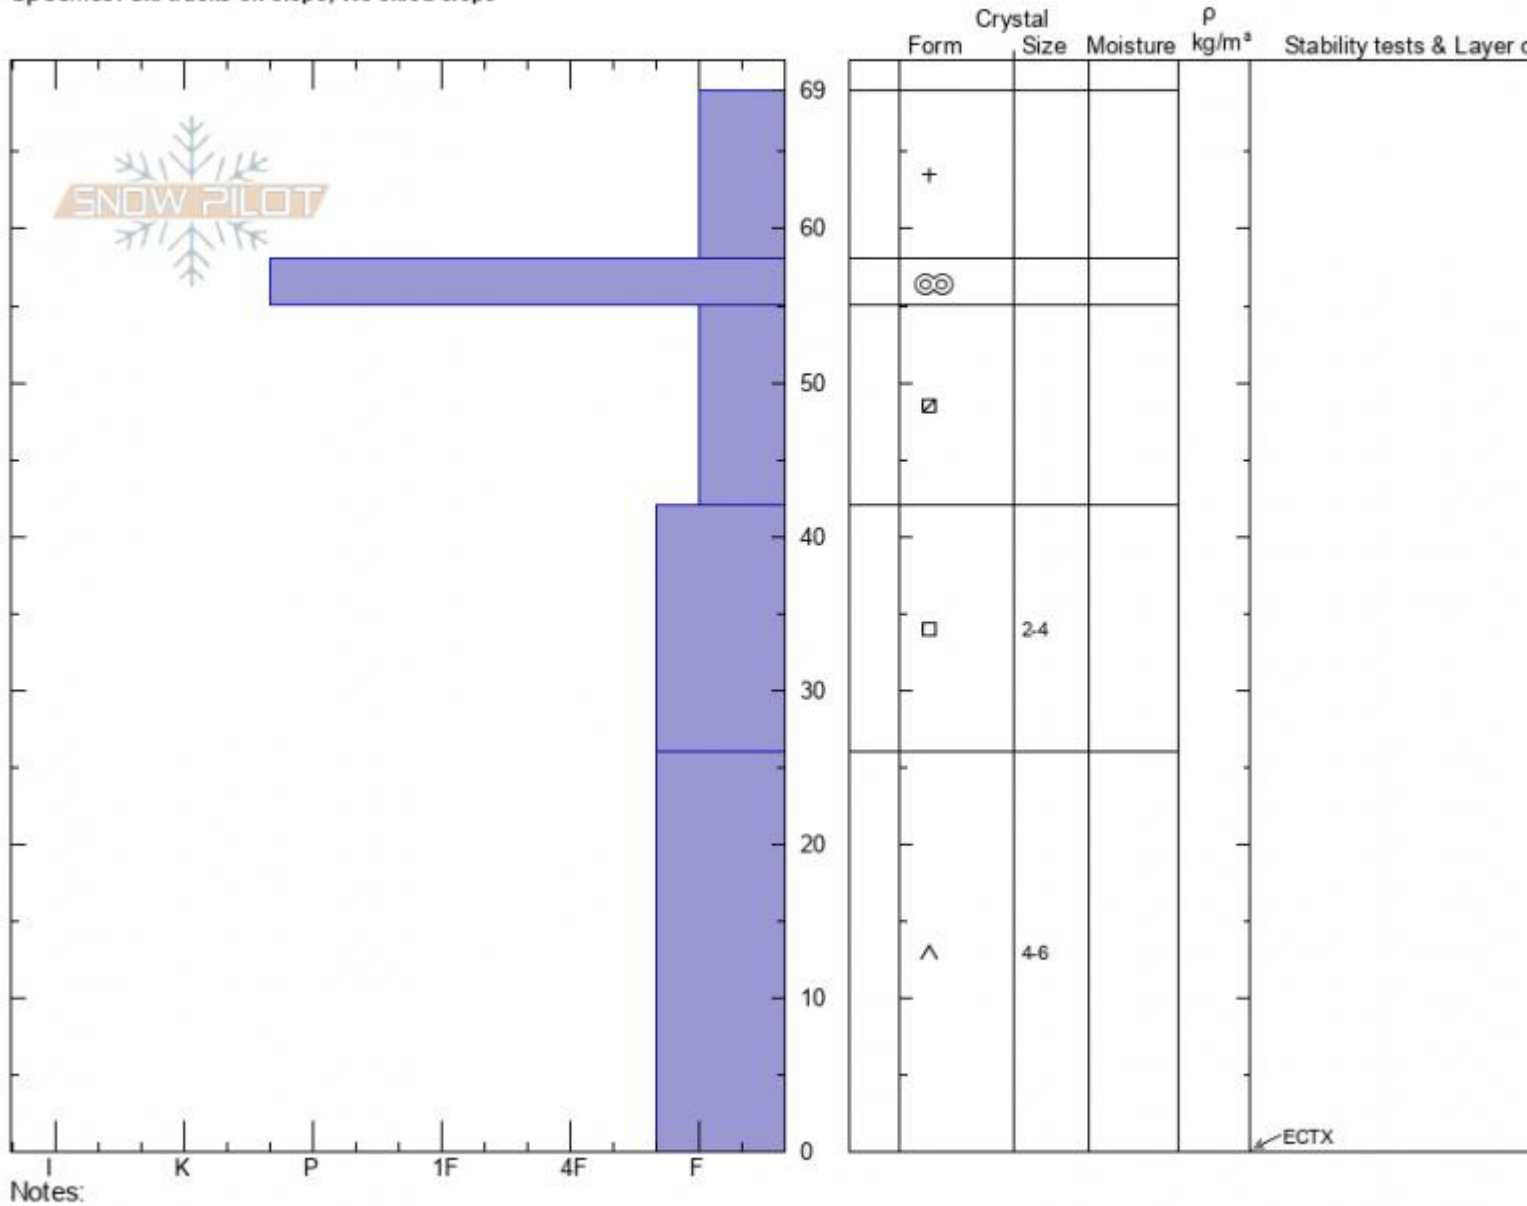

Beehive Basin
Madison Range-N
MT
 Elevation: **9000 ft**
 Aspect: **250°**
 Specifics: **Ski tracks on slope; We skied slope**

Ian Hoyer
02/15/2022 - 11:00am
 Co-ord: **45.32089N, -111.38101W**
 Slope Angle: **23°**
 Wind Loading: **no**

Stability: **Good**
 Air Temperature:
 Sky Cover: **OVC**
 Precipitation: **S-1**
 Wind: **W Light Breeze**

HS: **69**
 PF: **65**
 PS: **15**
 Layer Notes: **55-42cm: Problematic layer**

Advisory Region
 Northern Madison
 Longitude
 -111.39W
 Latitude
 45.34N
 Northern Madison, 2022-02-15