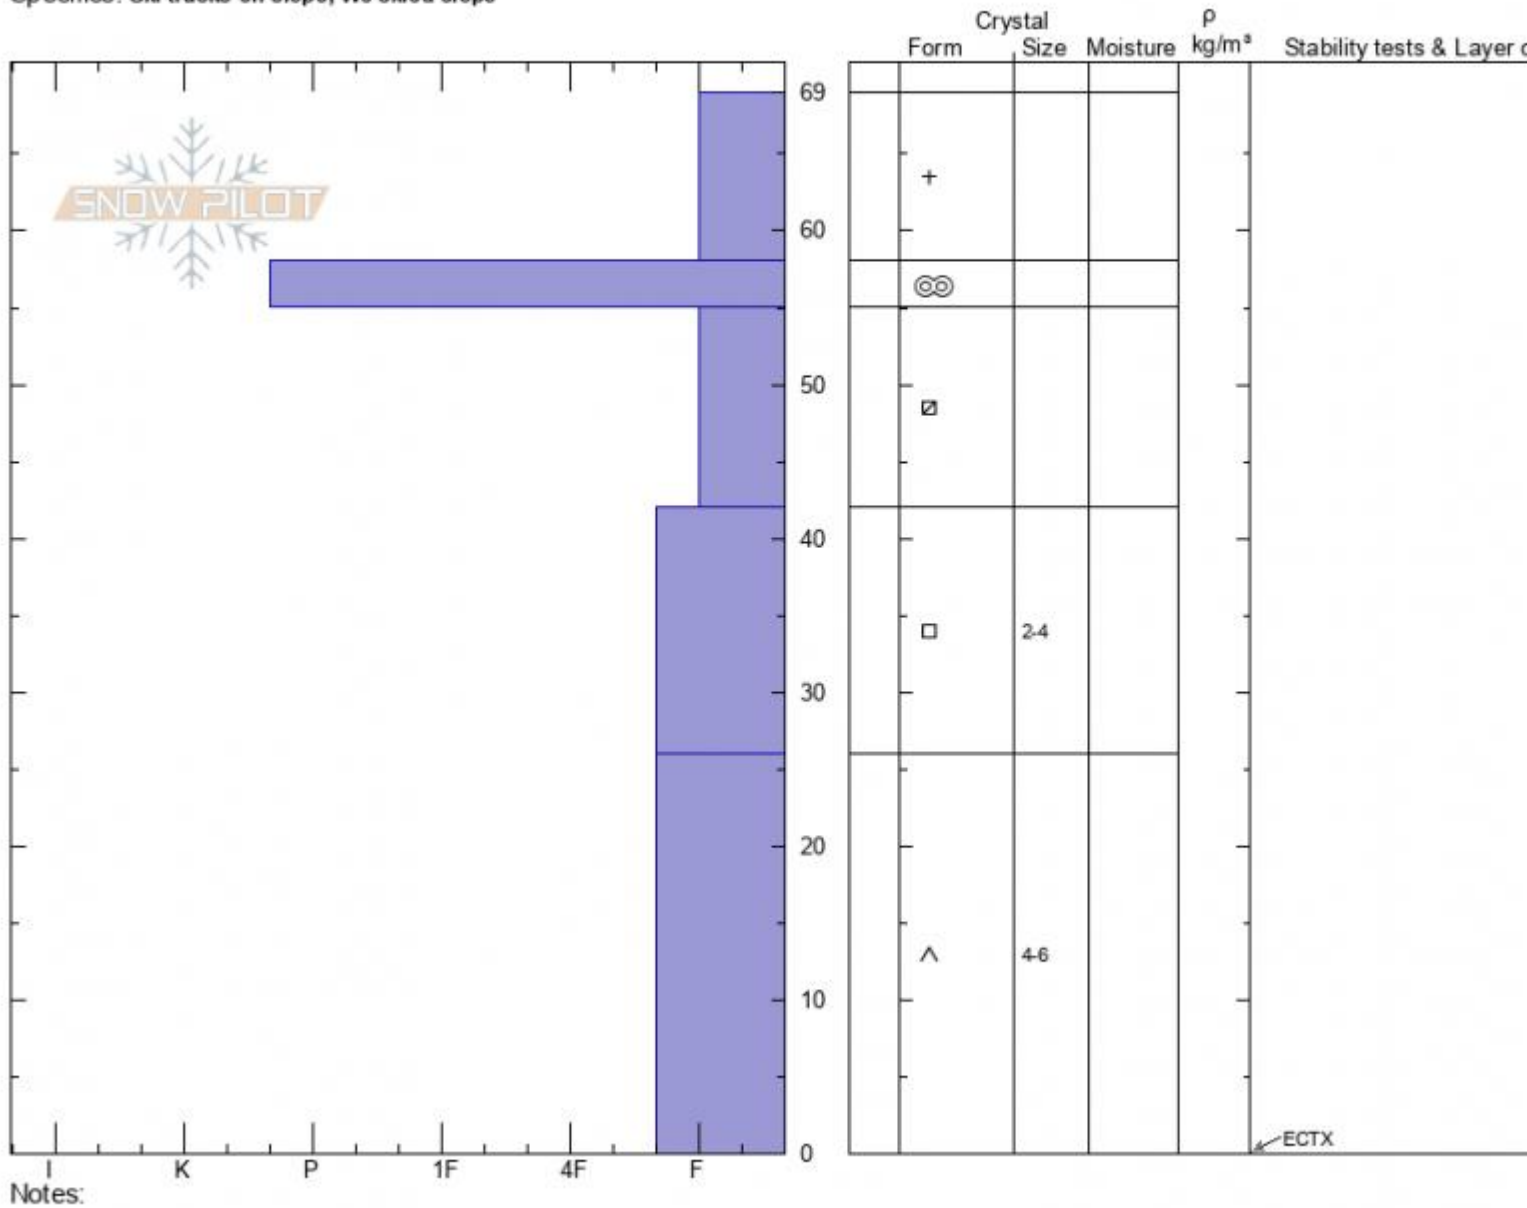

Beehive Basin
Madison Range-N
MT
 Elevation: **9000 ft**
 Aspect: **250°**
 Specifics: **Ski tracks on slope; We skied slope**

Ian Hoyer
02/15/2022 - 11:00am
 Co-ord: **45.32089N, -111.38101W**
 Slope Angle: **23°**
 Wind Loading: **no**

Stability: **Good**
 Air Temperature:
 Sky Cover: **OVC**
 Precipitation: **S-1**
 Wind: **W Light Breeze**

HS: **69** Layer Notes:
 PF: **65** 55-42cm: **Problematic layer**
 PS: **15**

Advisory Region
 Northern Madison
 Longitude
 -111.39W
 Latitude
 45.34N
 Northern Madison, 2022-02-15