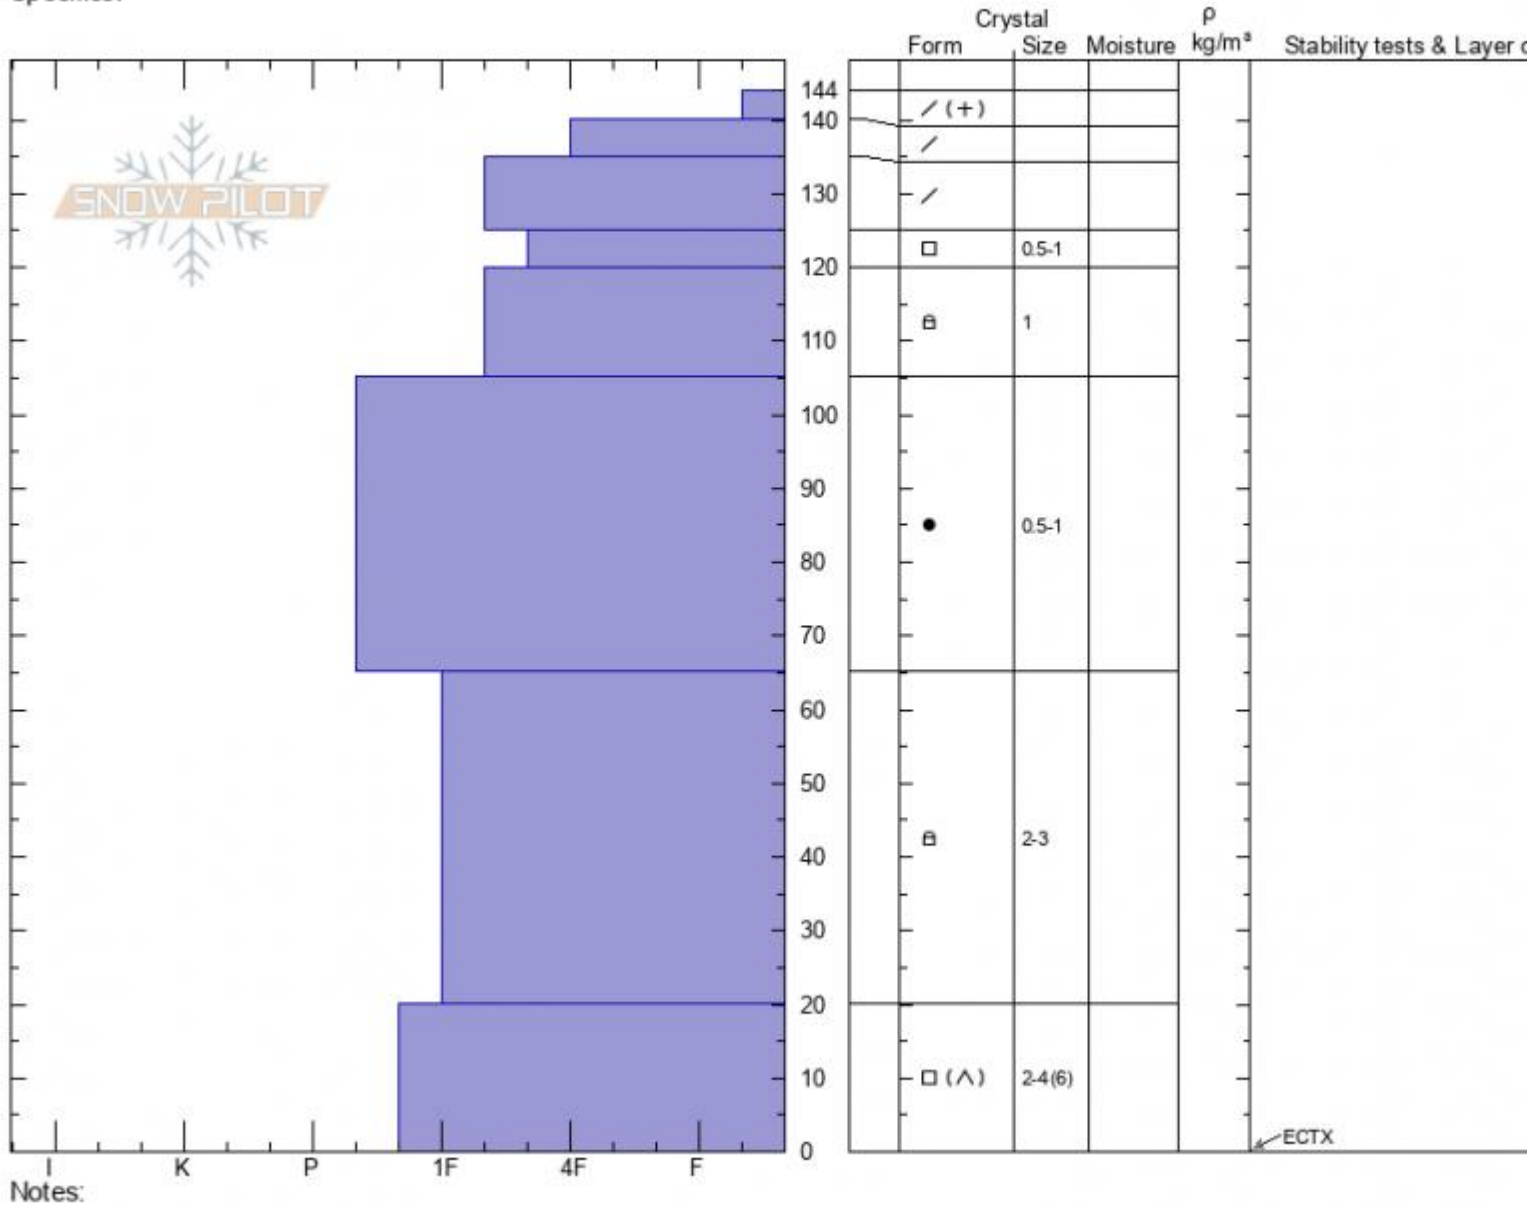

**Muddy Crk.**  
**Madison Range-N**  
**MT**  
 Elevation: **9105 ft**  
 Aspect: **60°**  
 Specifics:

**Alex Marienthal**  
**02/12/2022 - 12:20pm**  
 Co-ord: **45.22635N, -111.48481W**  
 Slope Angle: **12°**  
 Wind Loading: **no**

Stability: **Good**  
 Air Temperature:  
 Sky Cover: **CLR**  
 Precipitation: **NO**  
 Wind: **NW Calm**

HS: **144** Layer Notes:  
 PF: **37** 125-120cm: **Problematic layer**

Advisory Region  
 Northern Madison  
 Longitude  
 -111.51W  
 Latitude  
 45.23N  
 Northern Madison, 2022-02-13