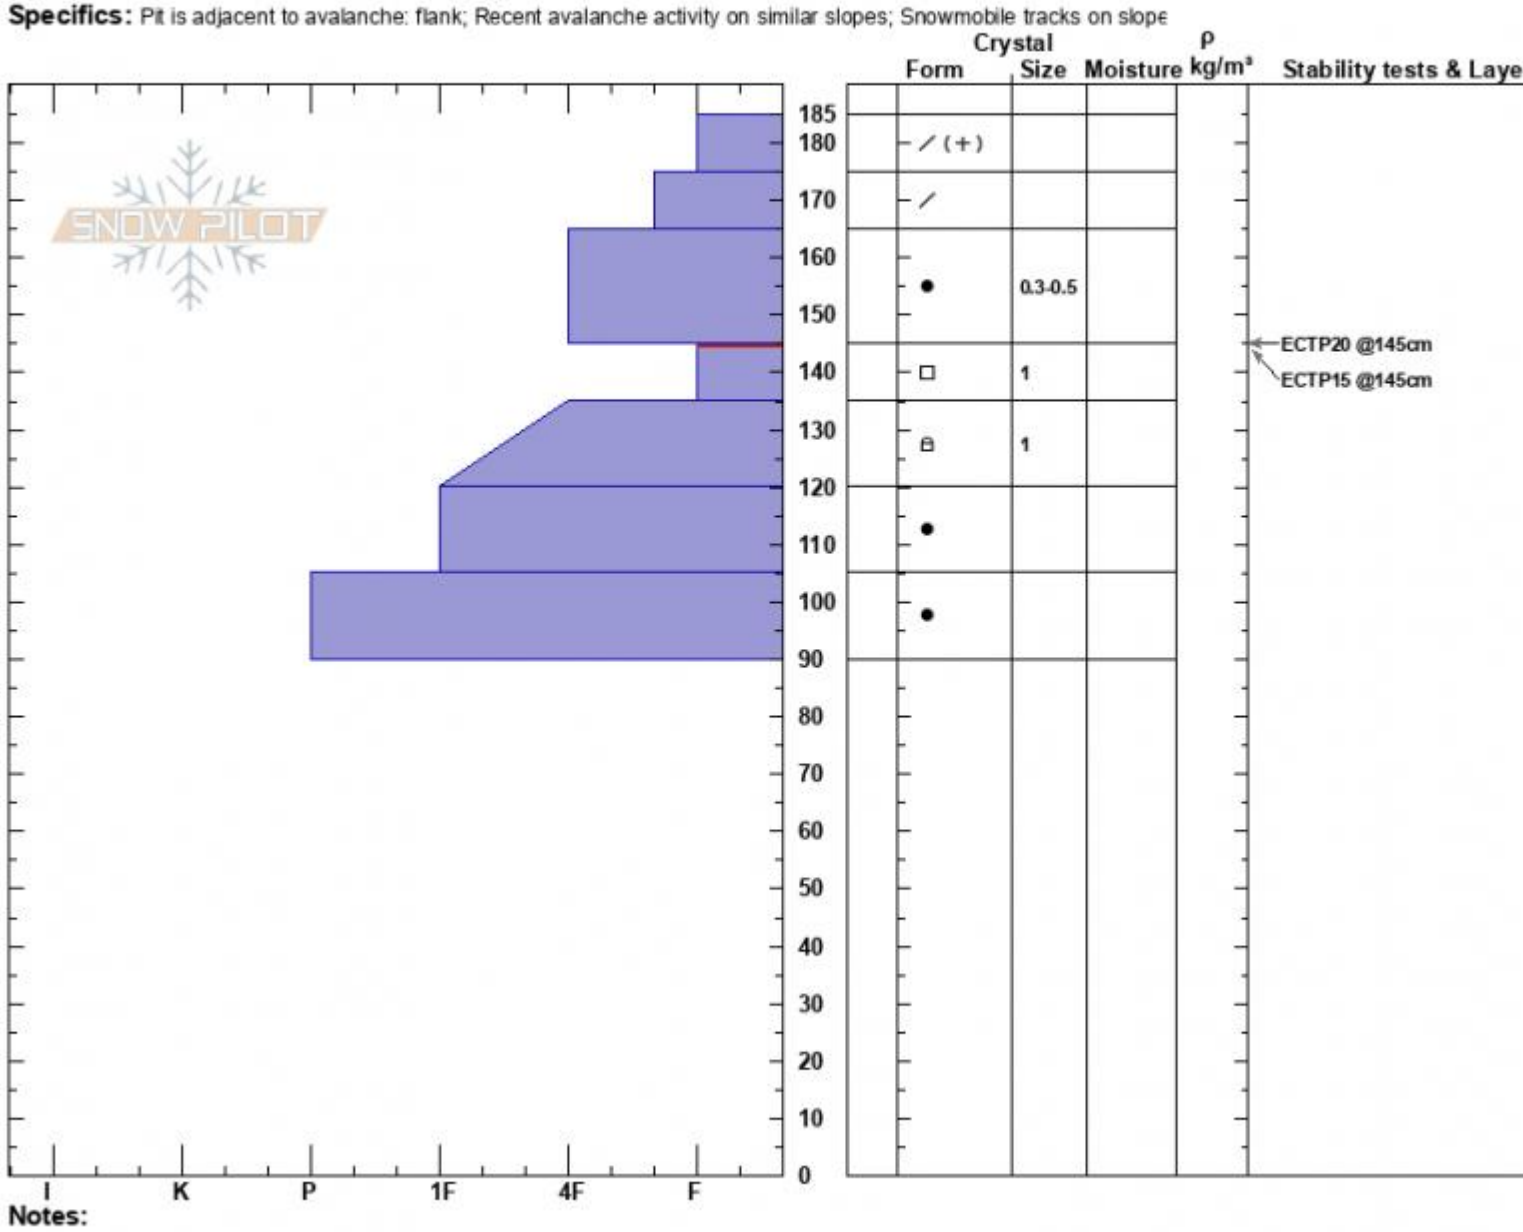

SW Sheep Avalanche
 Cooke City
 MT
 Elevation: 9759 ft
 Aspect: 220°
 Specifics: Pit is adjacent to avalanche: flank; Recent avalanche activity on similar slopes; Snowmobile tracks on slope

Alex Marienthal
 02/07/2022 - 12:40pm
 Co-ord: 45.06766N, -109.93215W
 Slope Angle: 25°
 Wind Loading: no

Stability: Poor
 Air Temperature:
 Sky Cover: FEW
 Precipitation: NO
 Wind: Calm

HS:185
 Layer Notes:
 145-135cm: Problematic layer

Dug next to snowmobile triggered avalanche that occurred the morning of 2/6/2022.

Advisory Region
 Cooke City
 Longitude
 -109.93W
 Latitude
 45.07N

Avalanche Details: [Rider-Triggered Avalanche SW face of Sheep Mountain](#)
Cooke City, 2022-02-10