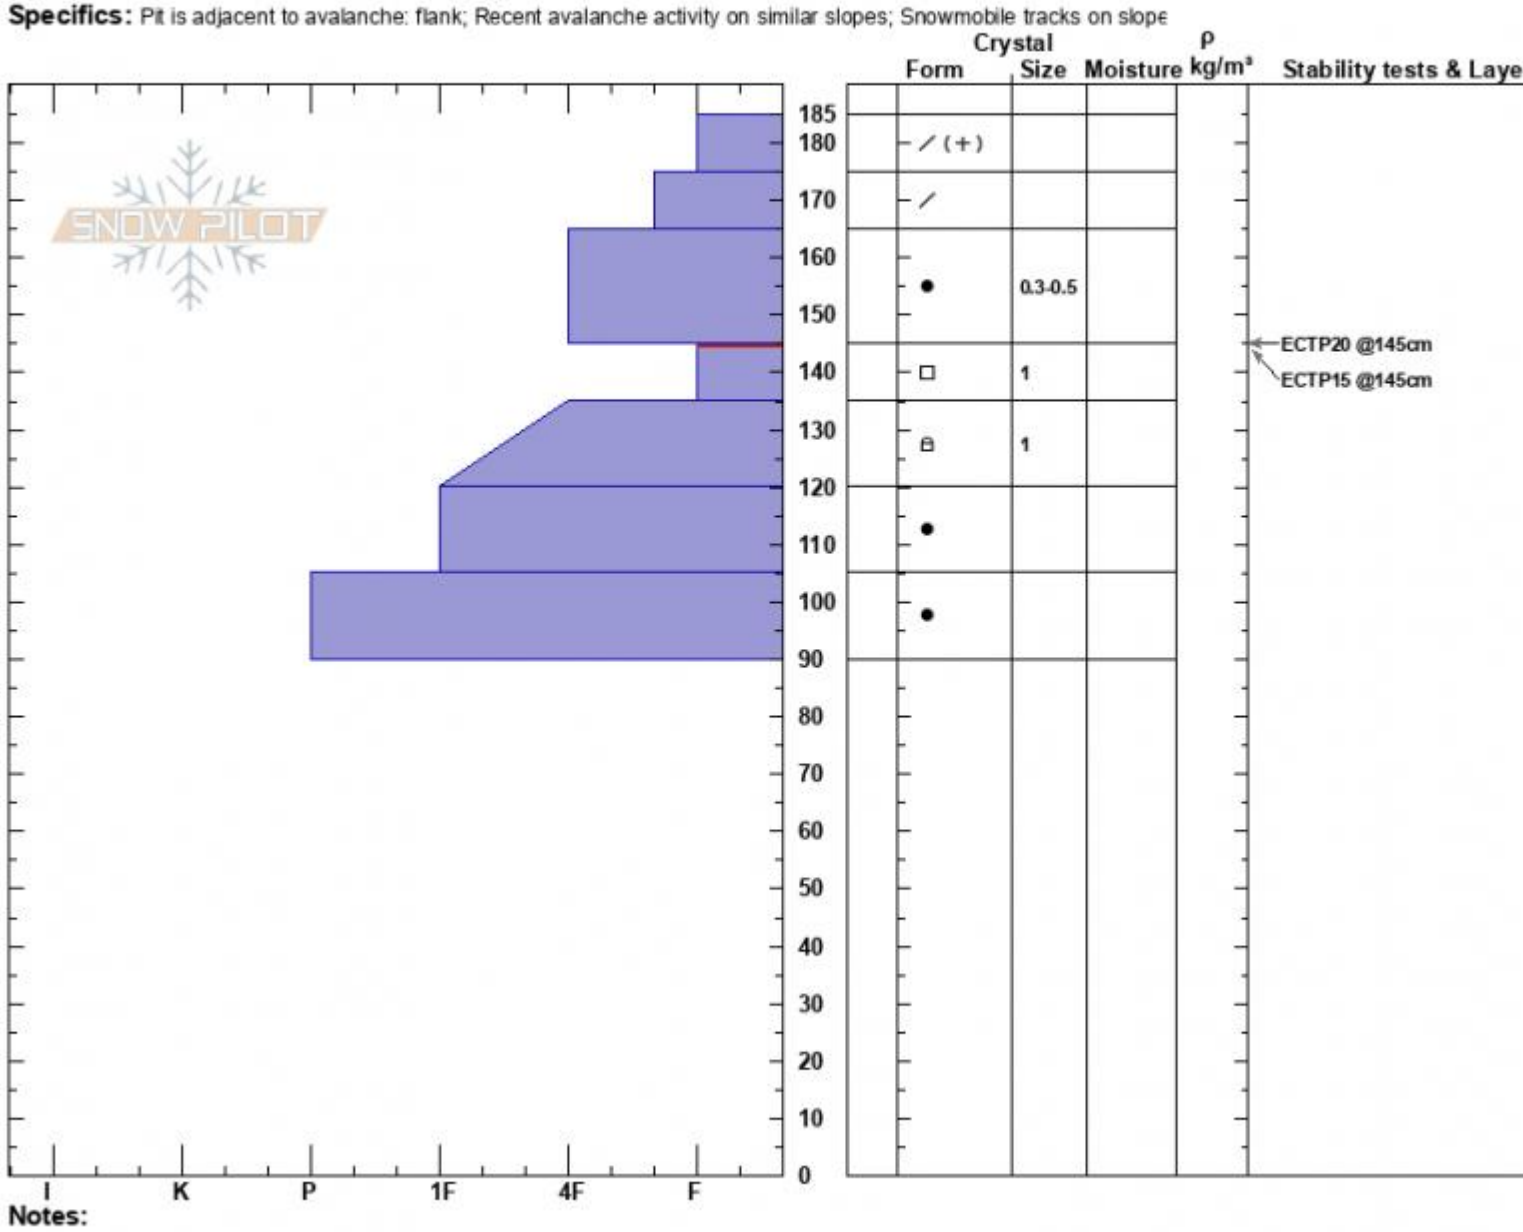

SW Sheep Avalanche  
 Cooke City  
 MT  
 Elevation: 9759 ft  
 Aspect: 220°  
 Specifics: Pit is adjacent to avalanche: flank; Recent avalanche activity on similar slopes; Snowmobile tracks on slope

Alex Marienthal  
 02/07/2022 - 12:40pm  
 Co-ord: 45.06766N, -109.93215W  
 Slope Angle: 25°  
 Wind Loading: no

Stability: Poor  
 Air Temperature:  
 Sky Cover: FEW  
 Precipitation: NO  
 Wind: Calm

HS:185  
 Layer Notes:  
 145-135cm: Problematic layer

Dug next to snowmobile triggered avalanche that occurred the morning of 2/6/2022.

Advisory Region  
 Cooke City  
 Longitude  
 -109.93W  
 Latitude  
 45.07N

**Avalanche Details:** [Rider-Triggered Avalanche SW face of Sheep Mountain](#)  
Cooke City, 2022-02-10