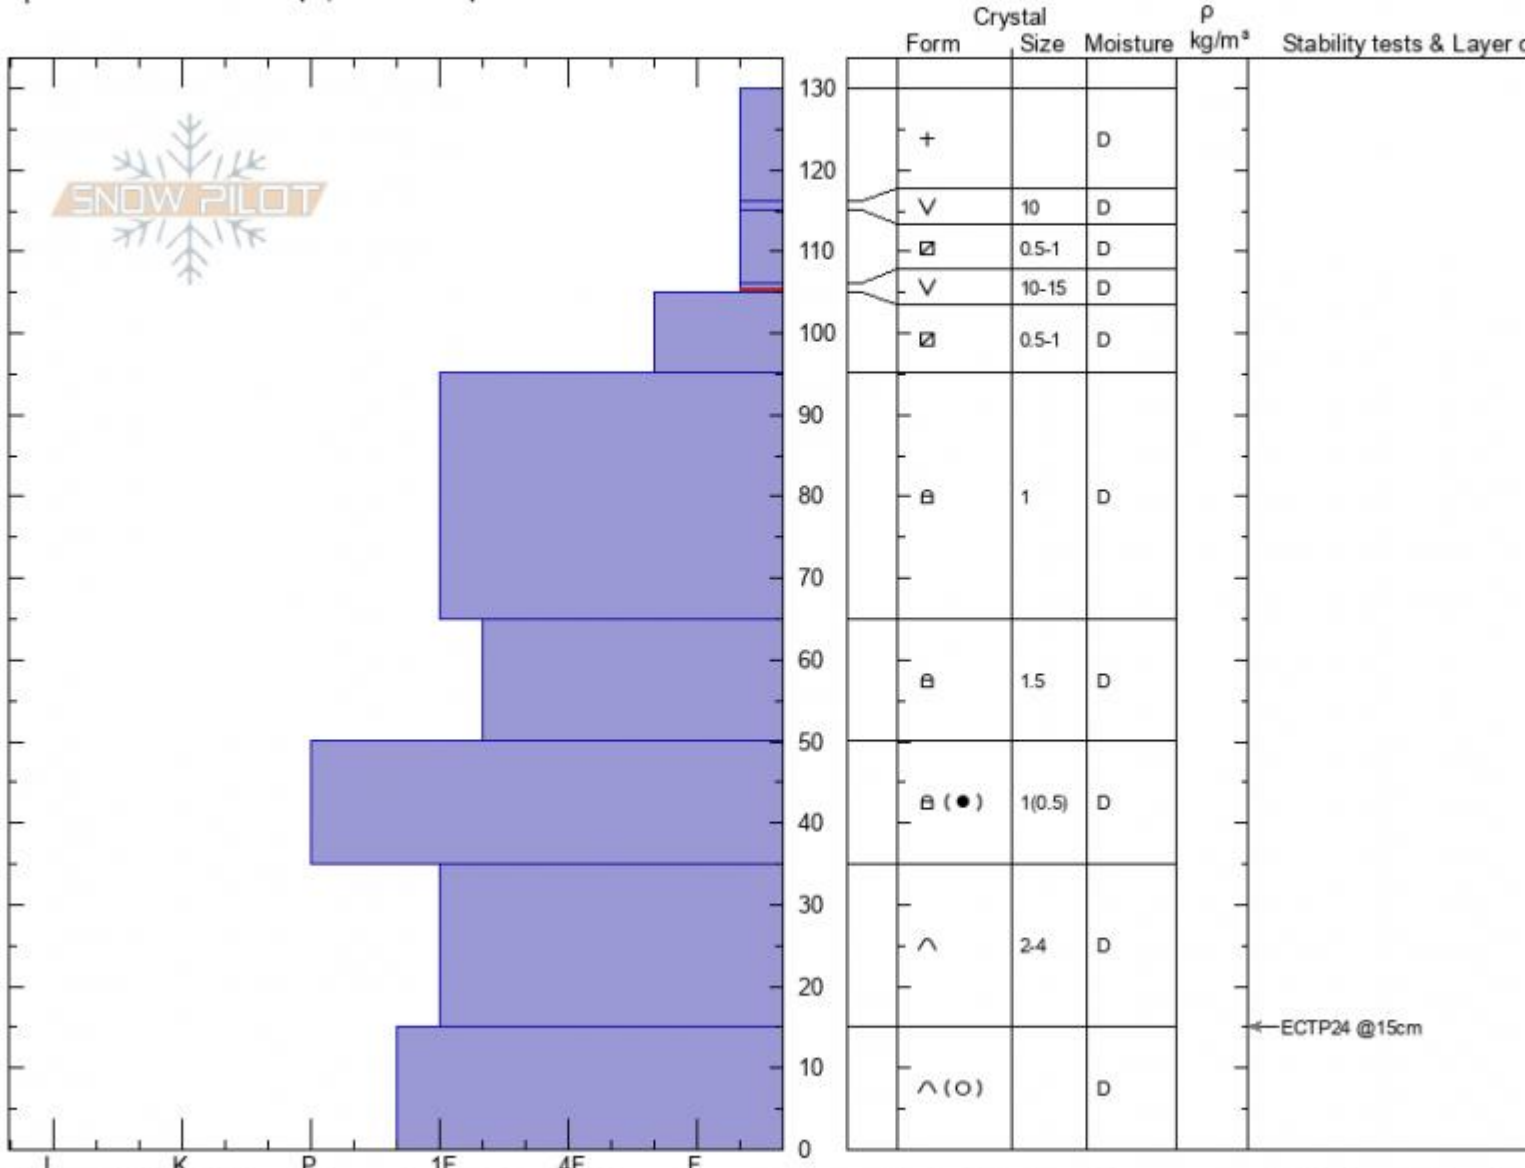

**Bacon Rind Meadow**  
**Madison Range-S**  
**MT**  
 Elevation: **2713 m**  
 Aspect: **90°**  
 Specifics: **Ski tracks on slope; We skied slope**

**Karl Birkeland**  
**02/03/2022 - 11:30am**  
 Co-ord: **44.97075N, -111.09650W**  
 Slope Angle: **27°**  
 Wind Loading: **no**

Stability: **Very Good**  
 Air Temperature:  
 Sky Cover: **BKN**  
 Precipitation: **NO**  
 Wind: **Calm**

HS: **130** Layer Notes:  
 106-105cm: **Problematic layer**

Notes: Cold day. 4 below at the car when we left and 4 below at the car when we got back. Only about 30 cm new snow total in the past 3 weeks, the past 2 weeks. Pathetic! We need snow!

Advisory Region  
 Southern Madison  
 Longitude  
 -111.10W  
 Latitude  
 44.96N  
 Southern Madison, 2022-02-04