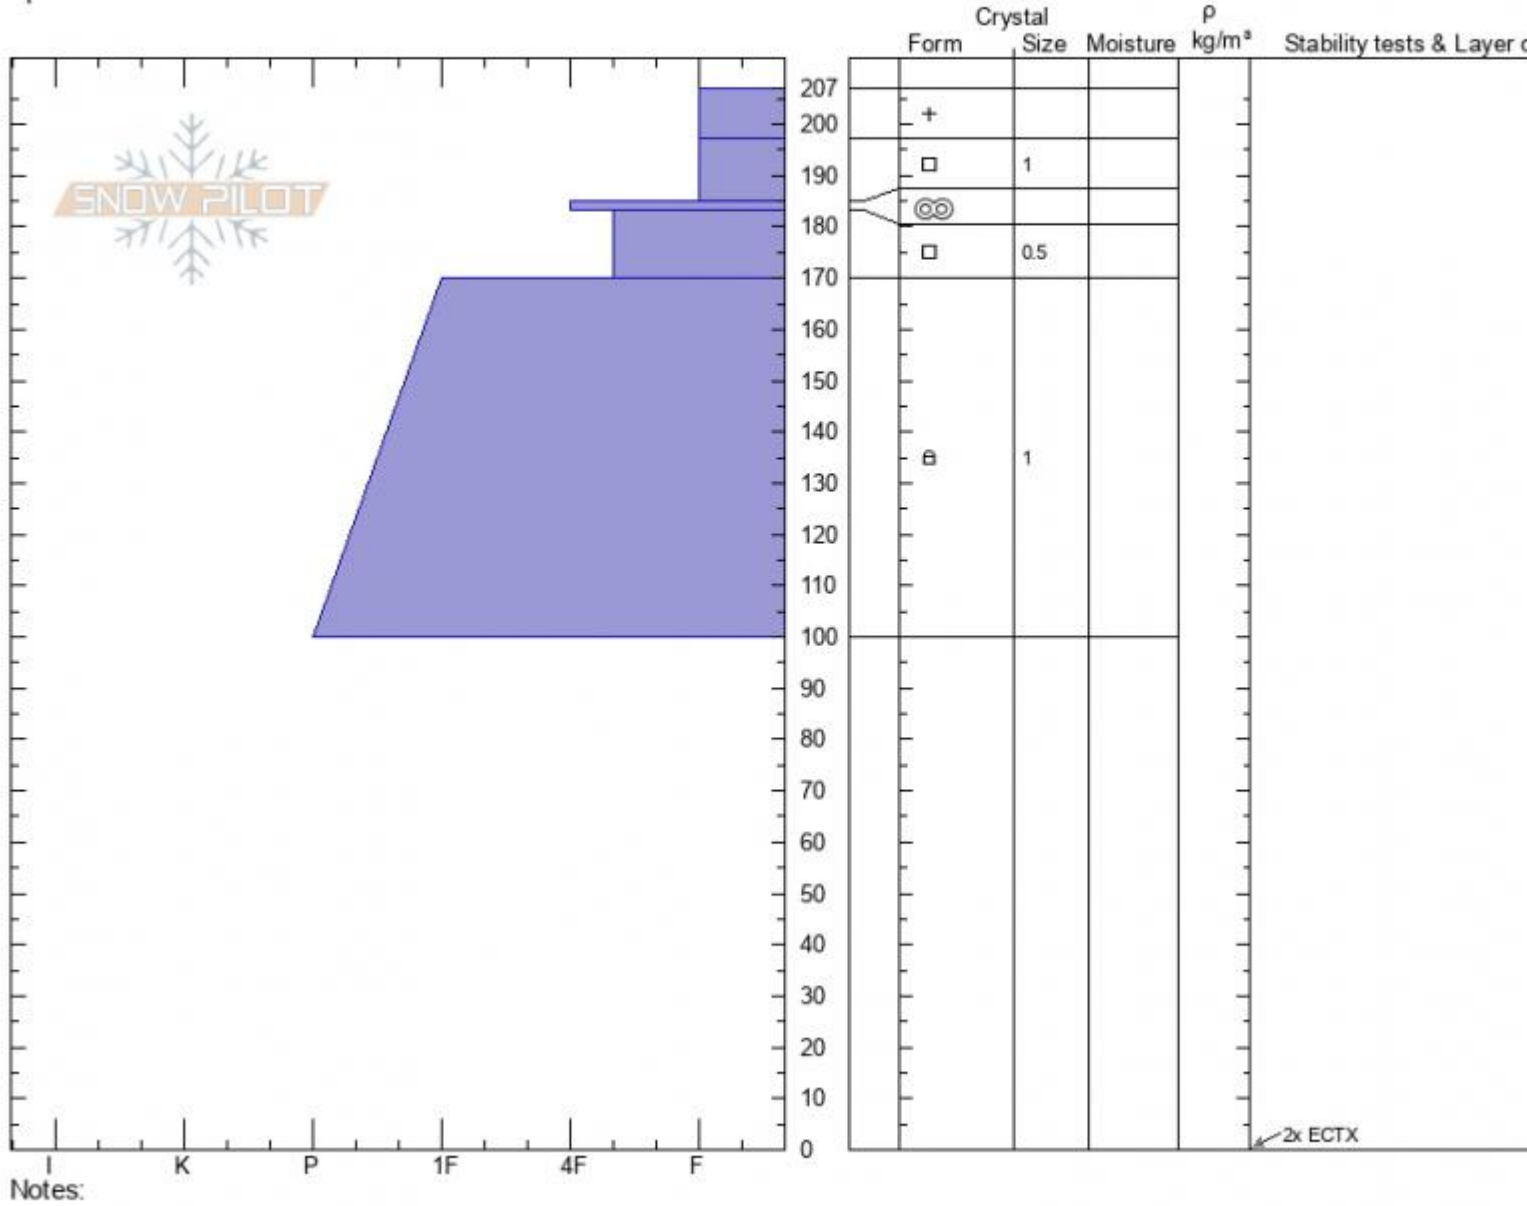

TepeeBasin WidrnsBndryAlex Marienthal
Madison Range-S 02/03/2022 - 11:30am
MT Co-ord: 44.91434N, -111.18850W
 Elevation: 9567 ft Slope Angle: 24°
 Aspect: 15° Wind Loading:
 Specifics:

Stability: **Good**
 Air Temperature:
 Sky Cover: **SCT**
 Precipitation: **NO**
 Wind:

HS:207 Layer Notes:
 197-185cm: **Problematic layer**

Advisory Region
 Southern Madison
 Longitude
 -111.19W
 Latitude
 44.90N
 Southern Madison, 2022-02-04