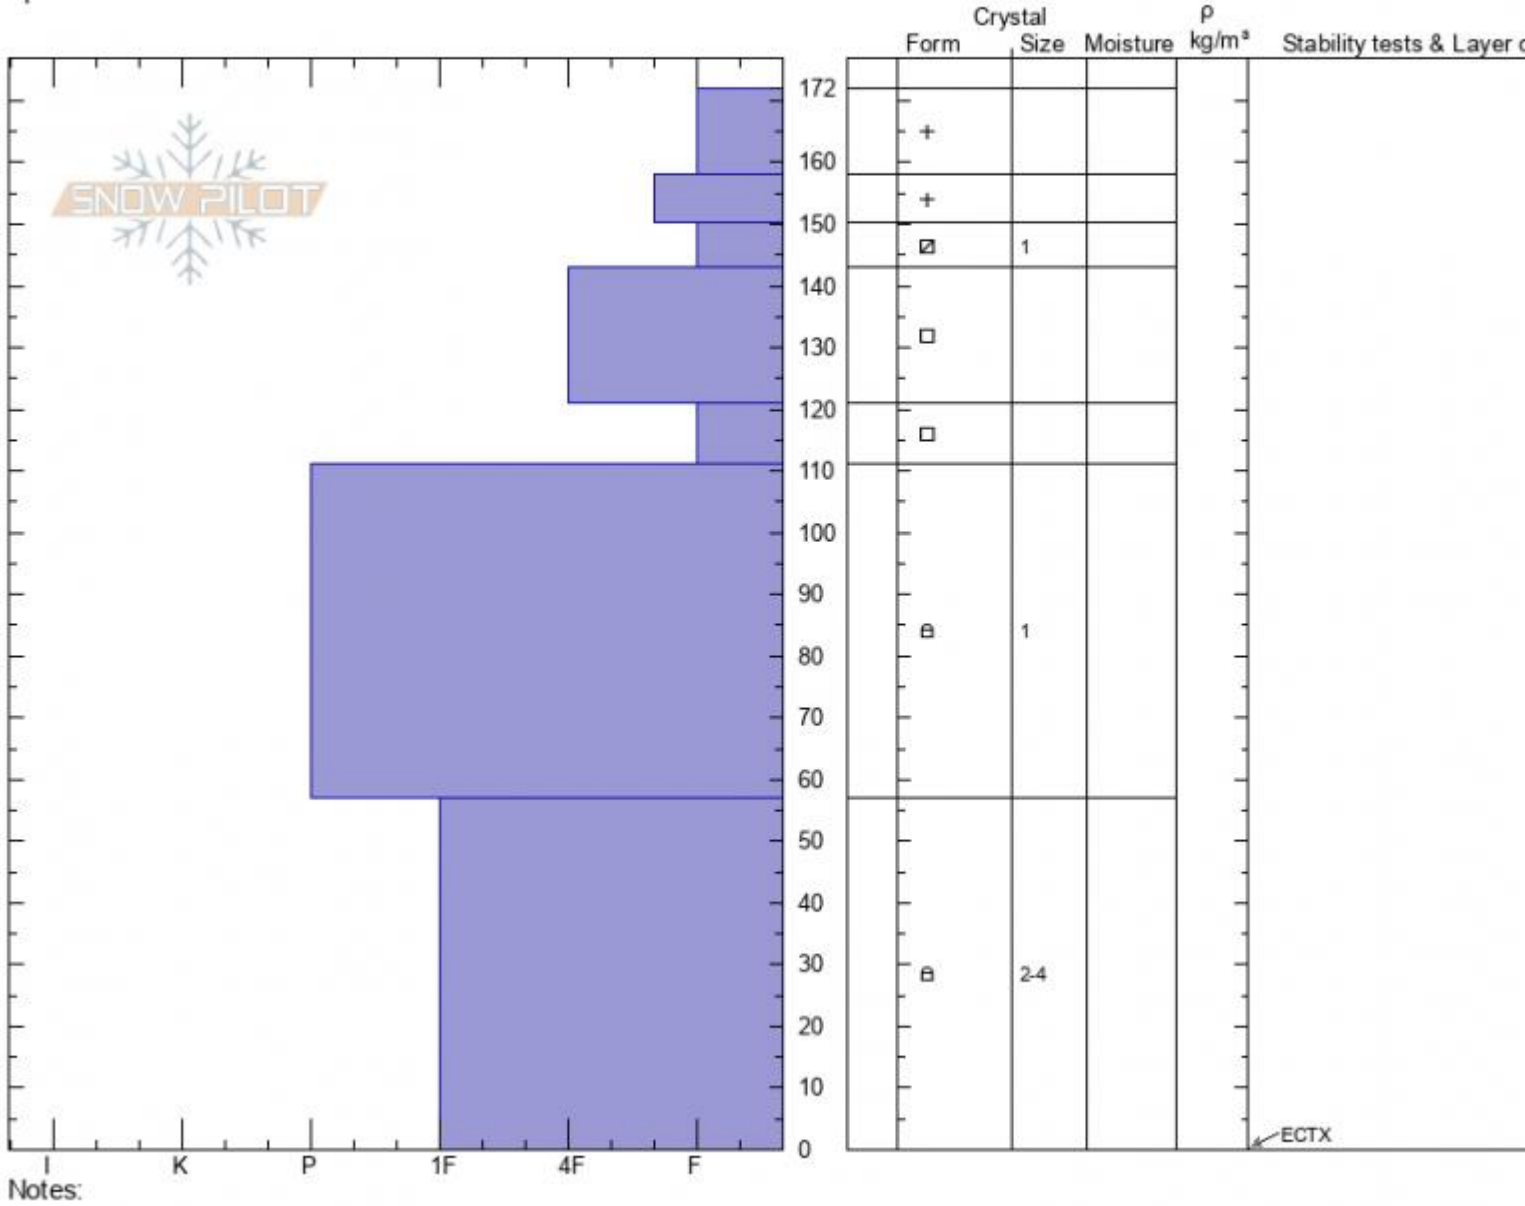

Buck Ridge (Bear Crk)
Madison Range-N
MT
 Elevation: **9400 ft**
 Aspect: **35°**
 Specifics:

Ian Hoyer
02/02/2022 - 12:00pm
 Co-ord: **45.18497N, -111.46667W**
 Slope Angle: **31°**
 Wind Loading: **previous**

Stability: **Good**
 Air Temperature:
 Sky Cover: **SCT**
 Precipitation: **NO**
 Wind: **Calm**

HS:**172** Layer Notes:
 PF: **50** 150-143cm: **Problematic layer**

Advisory Region
 Northern Madison
 Longitude
 -111.38W
 Latitude
 45.17N
 Northern Madison, 2022-02-02