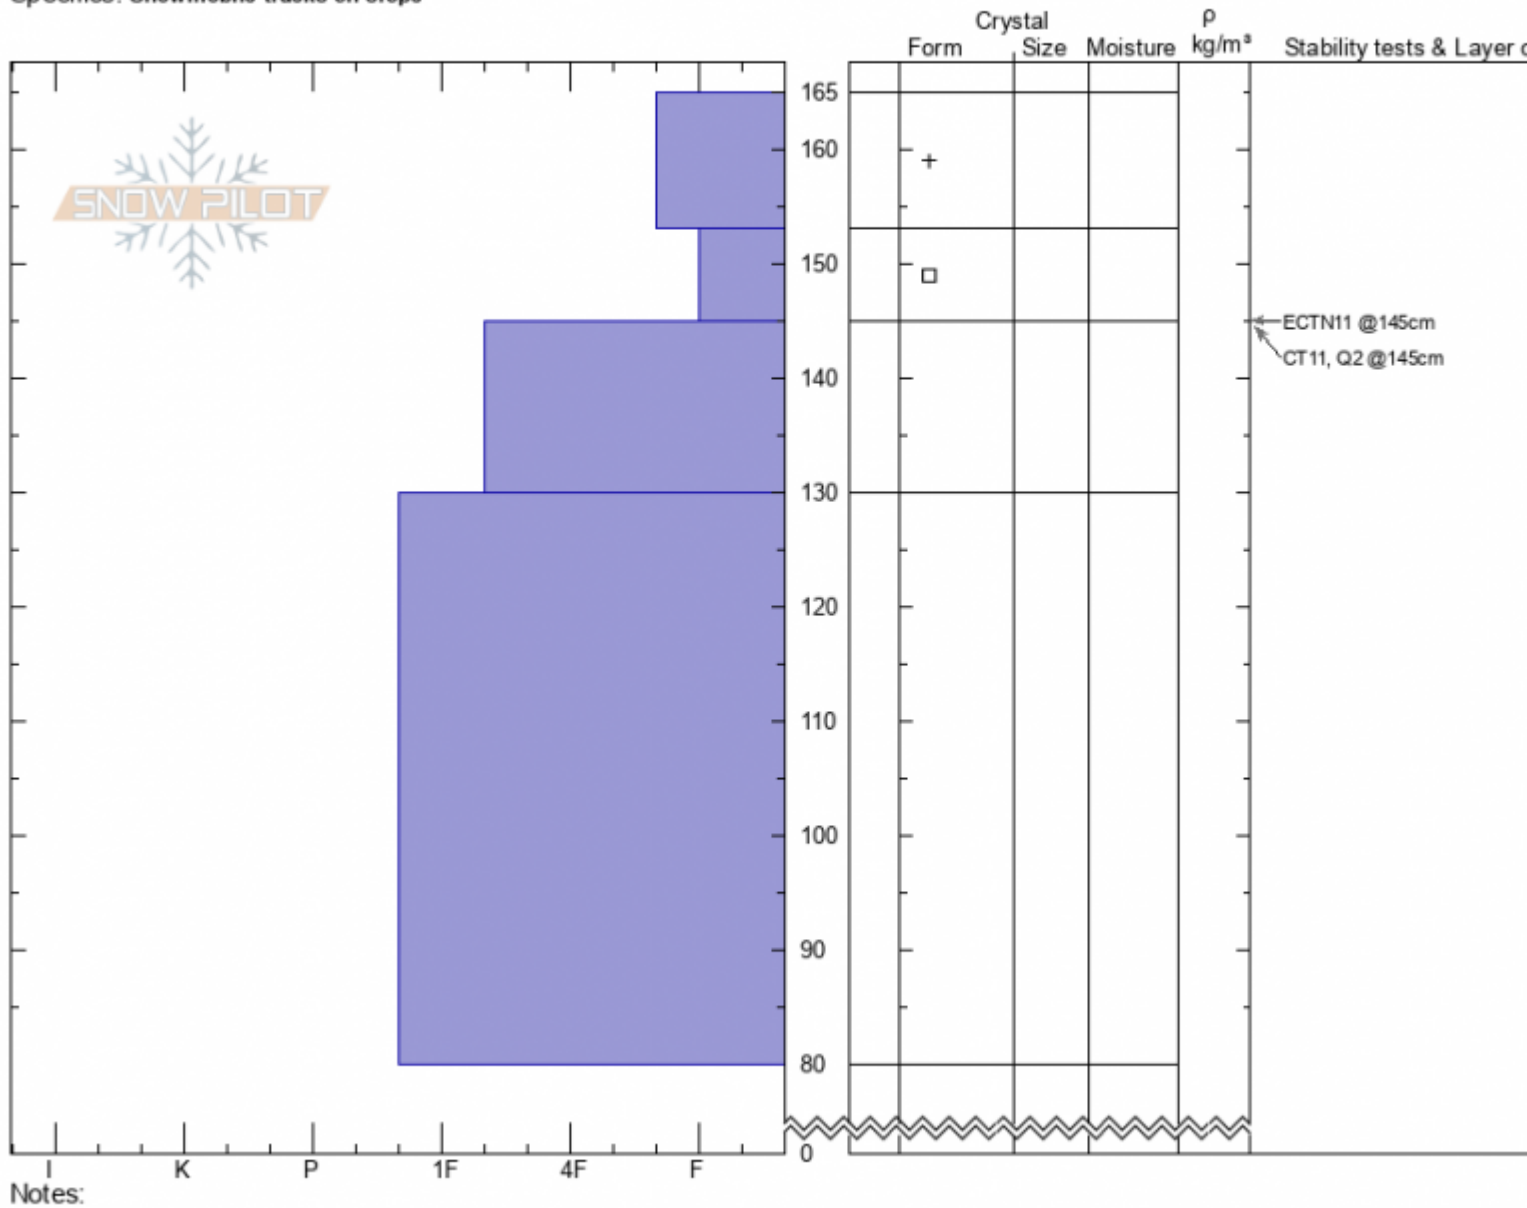

**Crown Butte**  
**Cooke City**  
**MT**  
 Elevation: **9700 ft**  
 Aspect: **120°**  
 Specifics: **Snowmobile tracks on slope**

**Doug Chabot-Admin**  
**02/01/2022 - 9:10am**  
 Co-ord: **45.05037N, -109.96203W**  
 Slope Angle: **15°**  
 Wind Loading: **no**

Stability: **Good**  
 Air Temperature: **-19°C**  
 Sky Cover: **OVC**  
 Precipitation: **S1**  
 Wind: **SW Light Breeze**

HS:165 Layer Notes:

Advisory Region  
 Cooke City  
 Longitude  
 -109.96W  
 Latitude  
 45.05N  
 Cooke City, 2022-02-02