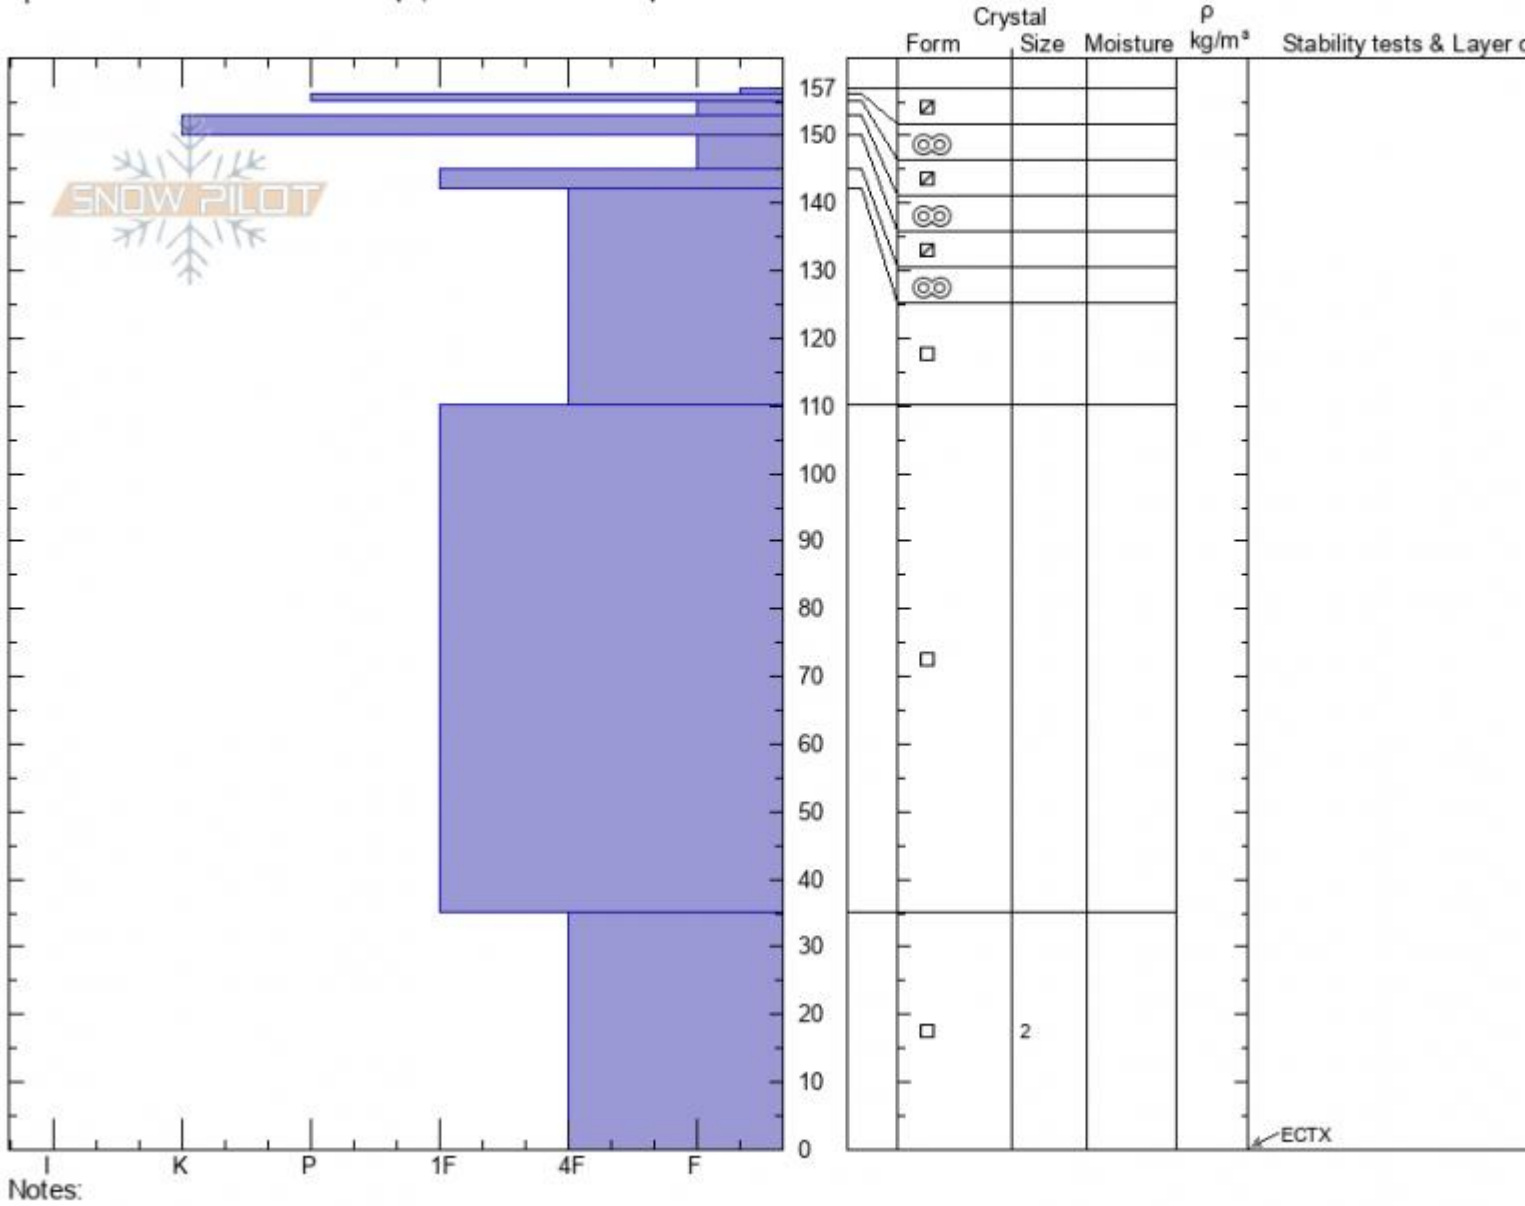

Scotch Bonnet Shoulder Ian Hoyer
Cooke City **01/30/2022 - 9:00am**
MT Co-ord: **45.06999N, -109.94239W**
Elevation: **9700 ft** Slope Angle: **28°**
Aspect: **155°** Wind Loading: **no**
Specifics: **Snowmobile tracks on slope; We snowmobiled slope**

Stability: **Good**
Air Temperature:
Sky Cover: **BKN**
Precipitation: **NO**
Wind: **Calm**

HS: **157** Layer Notes:
PF: **30** 150-145cm: **Problematic layer**

Advisory Region
Cooke City
Longitude
-109.95W
Latitude
45.07N
Cooke City, 2022-02-01