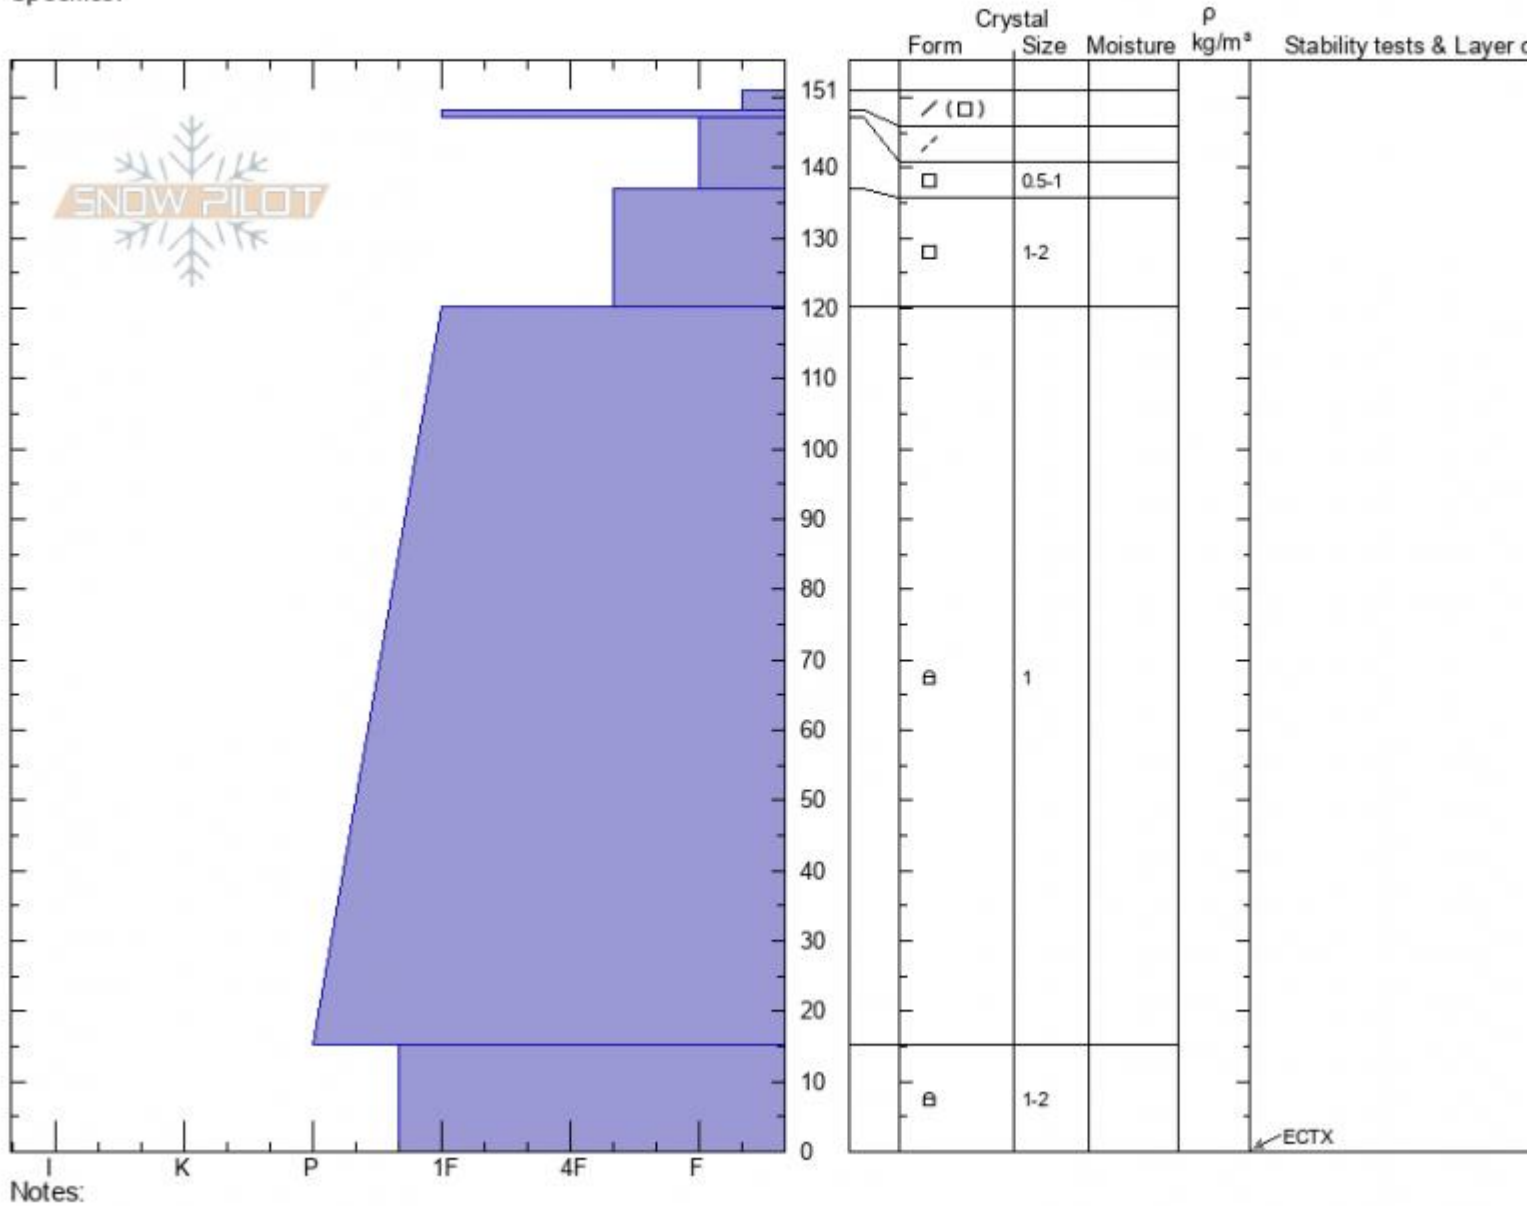

**Dead Tree Hill**  
**Lionhead Range**  
**MT**  
 Elevation: **9052 ft**  
 Aspect: **93°**  
 Specifics:

**Hannah Marshall**  
**01/29/2022 - 12:20pm**  
 Co-ord: **44.71659N, -111.31889W**  
 Slope Angle: **33°**  
 Wind Loading:

Stability:  
 Air Temperature:  
 Sky Cover: **FEW**  
 Precipitation: **NO**  
 Wind:

**HS:151**    Layer Notes:

Advisory Region  
 Lionhead Range  
 Longitude  
 -111.32W  
 Latitude  
 44.72N  
 Lionhead Range, 2022-01-29