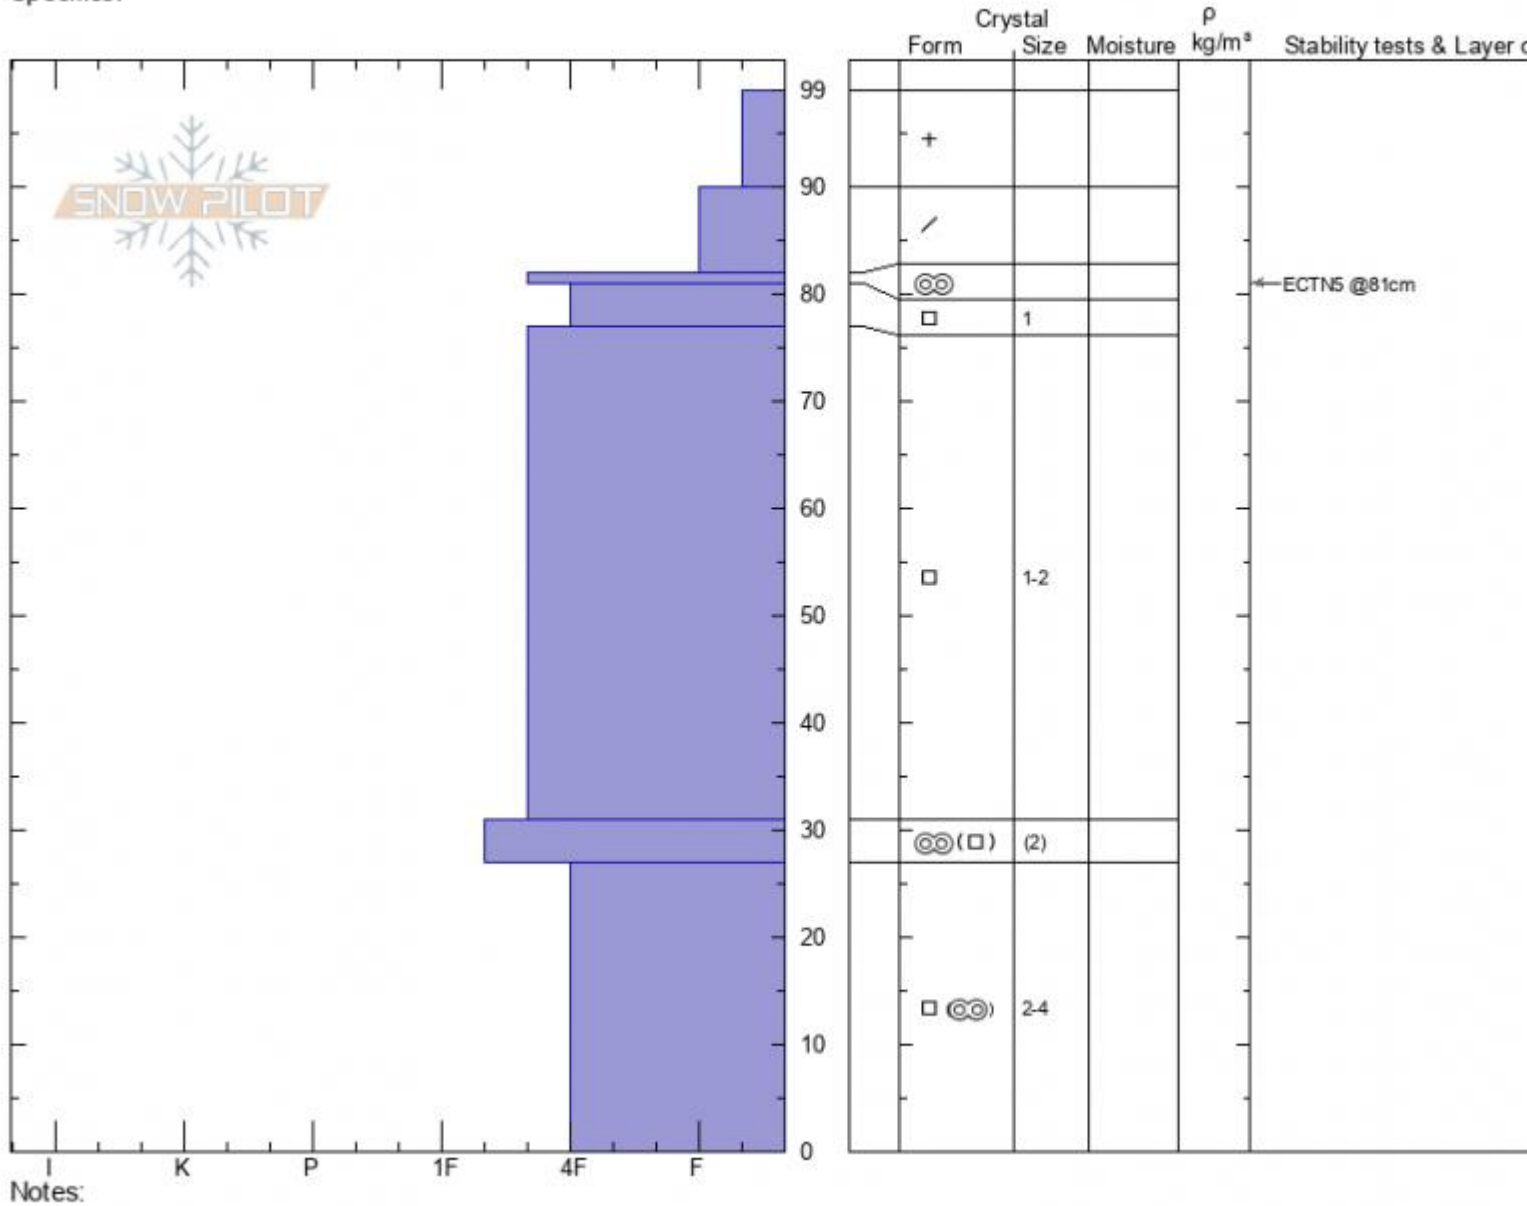

**Mt. Ellis Ridgeline**  
**Gallatin Range-N**  
**MT**  
 Elevation: **7800 ft**  
 Aspect: **75°**  
 Specifics:

**Ian Hoyer**  
**01/27/2022 - 11:00am**  
 Co-ord: **45.58432N, -110.95830W**  
 Slope Angle: **30°**  
 Wind Loading: **no**

Stability: **Very Good**  
 Air Temperature:  
 Sky Cover: **CLR**  
 Precipitation: **NO**  
 Wind: **Calm**

HS:**99** Layer Notes:  
 PF:**99** 27-0cm: **Problematic layer**  
 PS:**15**

Advisory Region  
 Northern Gallatin  
 Longitude  
 -110.96W  
 Latitude  
 45.58N  
 Northern Gallatin, 2022-01-27