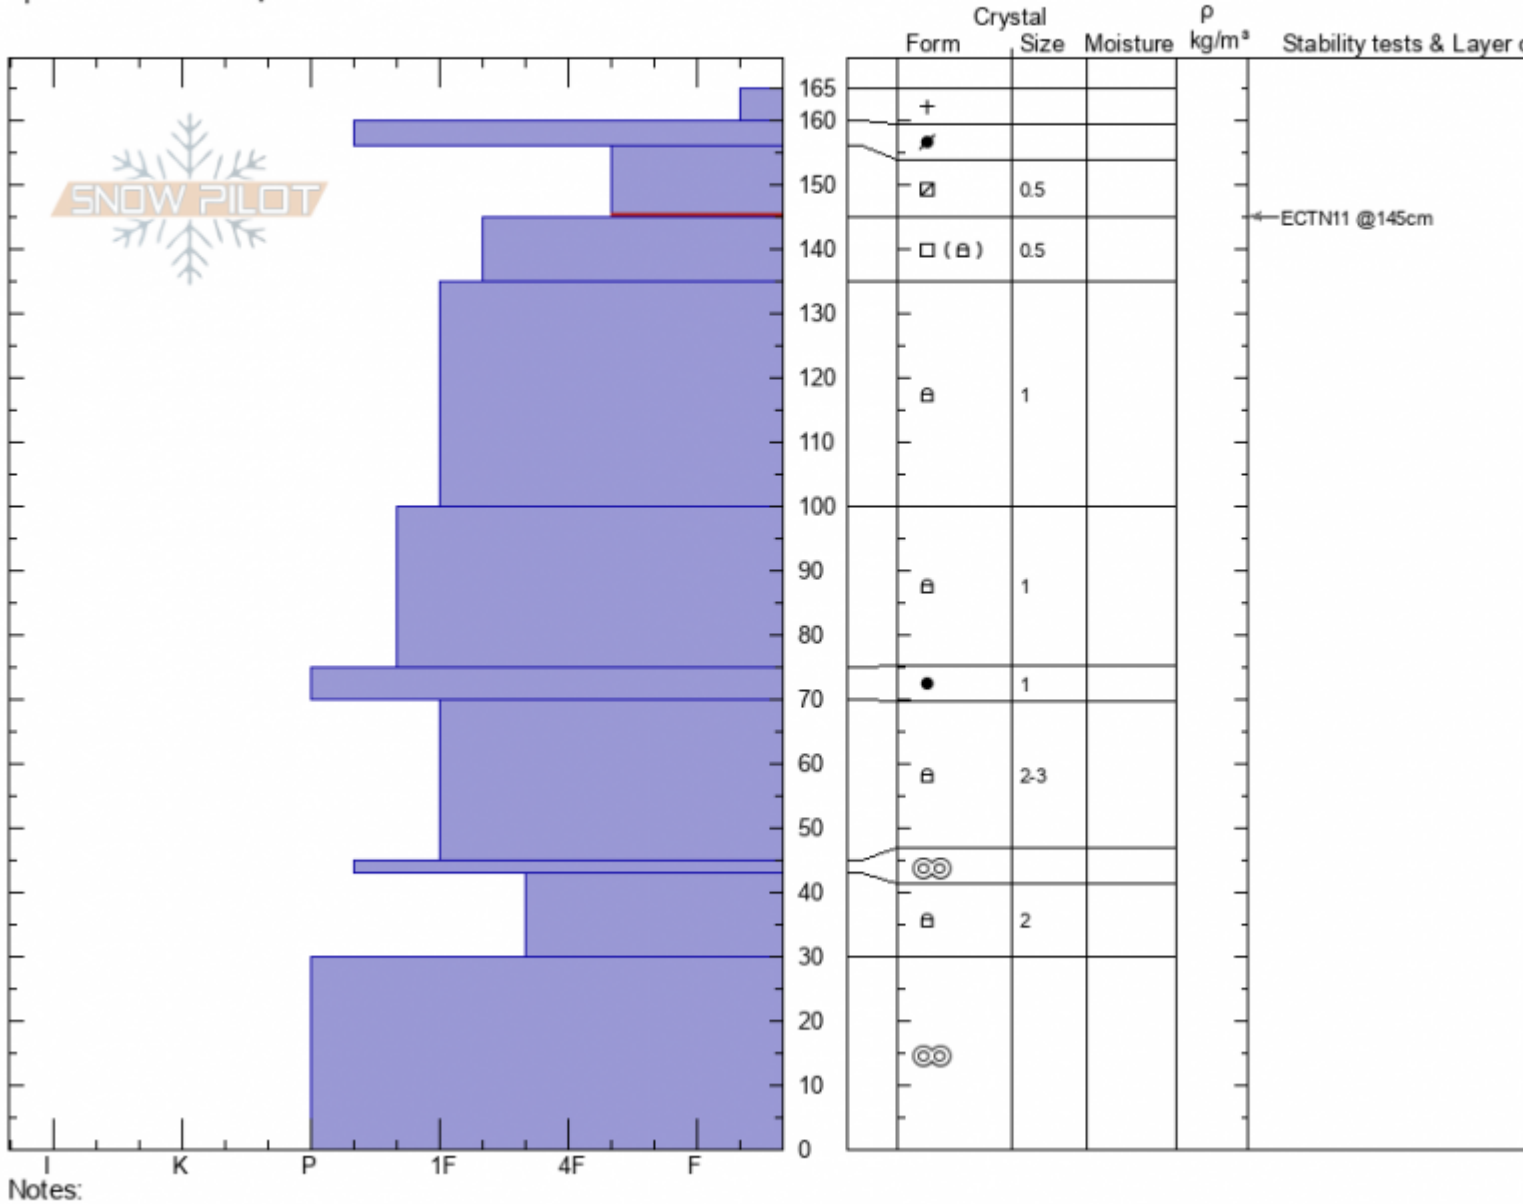

Argentina Bowl
Bridger Range
MT
 Elevation: **8580 ft**
 Aspect: **40°**
 Specifics: **We skied slope**

Doug Chabot-Admin
01/27/2022 - 11:10am
 Co-ord: **45.78620N, -110.93584W**
 Slope Angle: **40°**
 Wind Loading:

Stability: **Good**
 Air Temperature: **-4°C**
 Sky Cover: **CLR**
 Precipitation: **NO**
 Wind: **Calm**

HS:**165** Layer Notes:
 156-145cm: **Problematic layer**

Advisory Region
 Bridger Range
 Longitude
 -110.94W
 Latitude
 45.79N

Forecast link: [GNFAC Avalanche Forecast for Sat Jan 29, 2022](#)
 Bridger Range, 2022-01-27