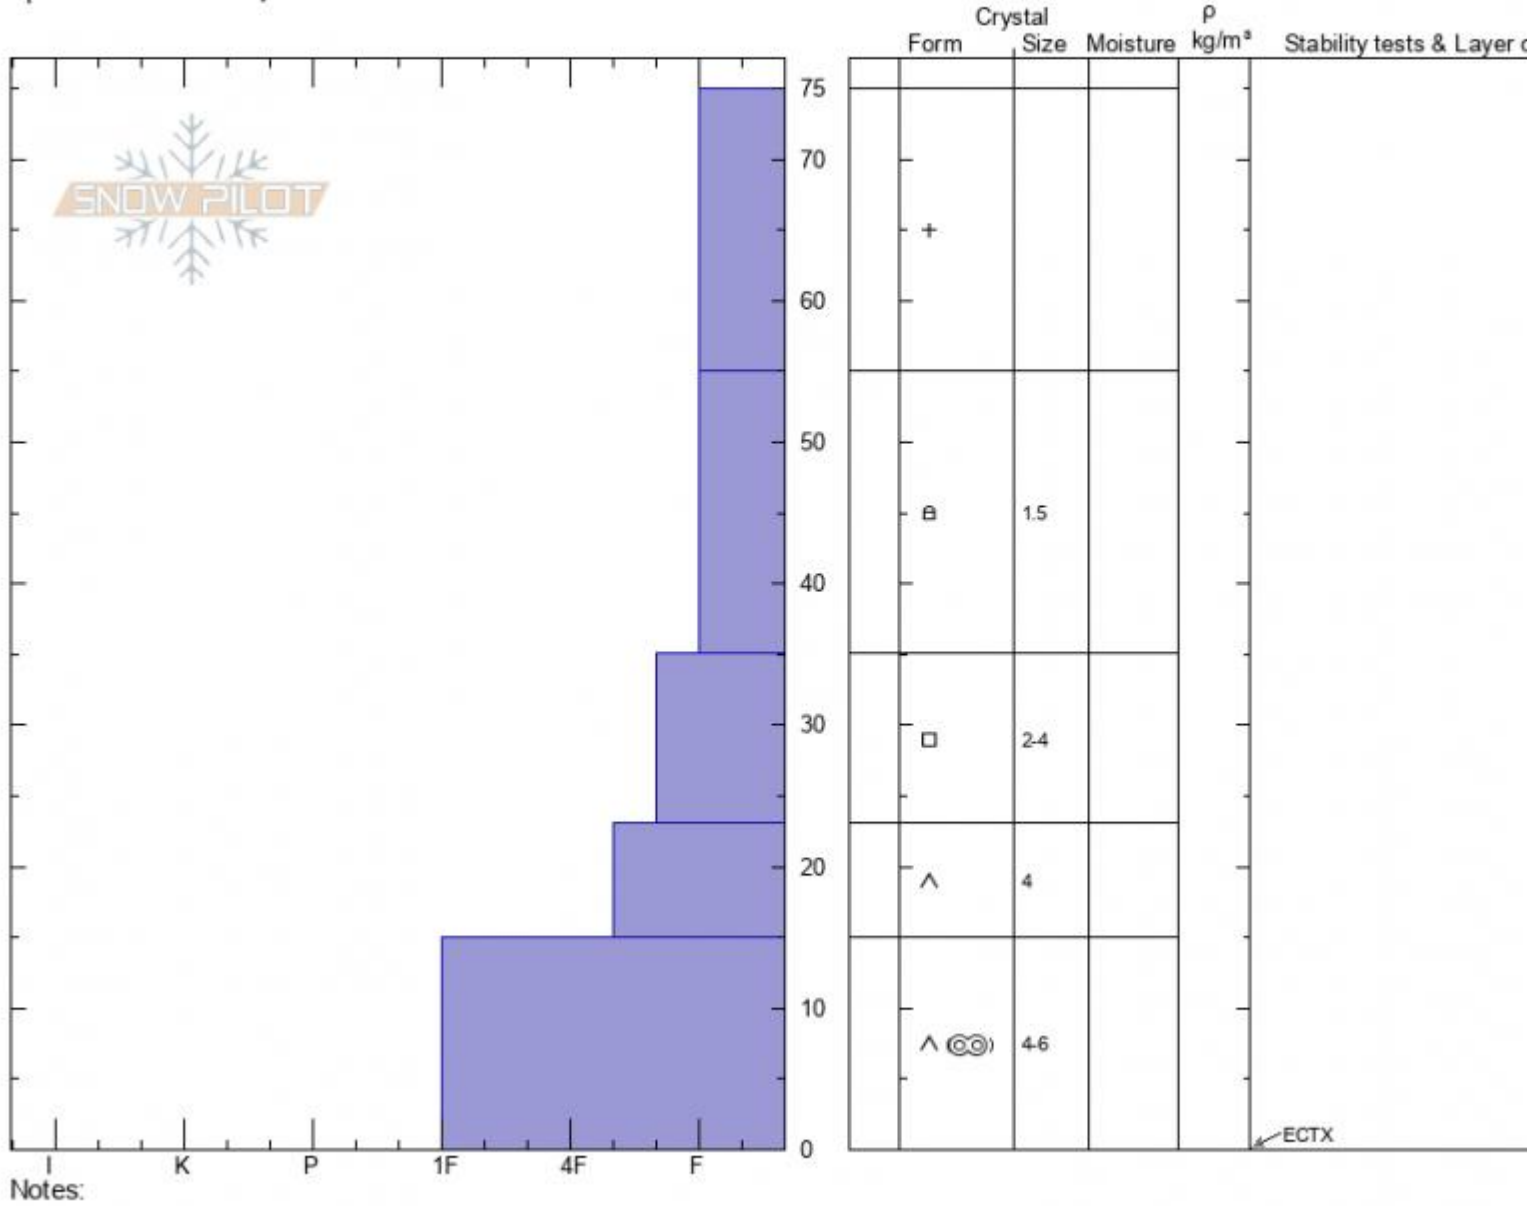

Mt. Wheeler #1
Gallatin Range-N
MT
 Elevation: **8100 ft**
 Aspect: **100°**
 Specifics: **We skied slope**

Ian Hoyer
01/25/2022 - 11:00am
 Co-ord: **45.50192N, -111.07660W**
 Slope Angle: **28°**
 Wind Loading: **no**

Stability: **Good**
 Air Temperature:
 Sky Cover: **OVC**
 Precipitation: **NO**
 Wind: **Calm**

HS: **75** Layer Notes:
 PF: **70** 23-15cm: **Problematic layer**
 PS: **35**

Advisory Region
 Northern Gallatin
 Longitude
 -111.08W
 Latitude
 45.51N
 Northern Gallatin, 2022-01-25