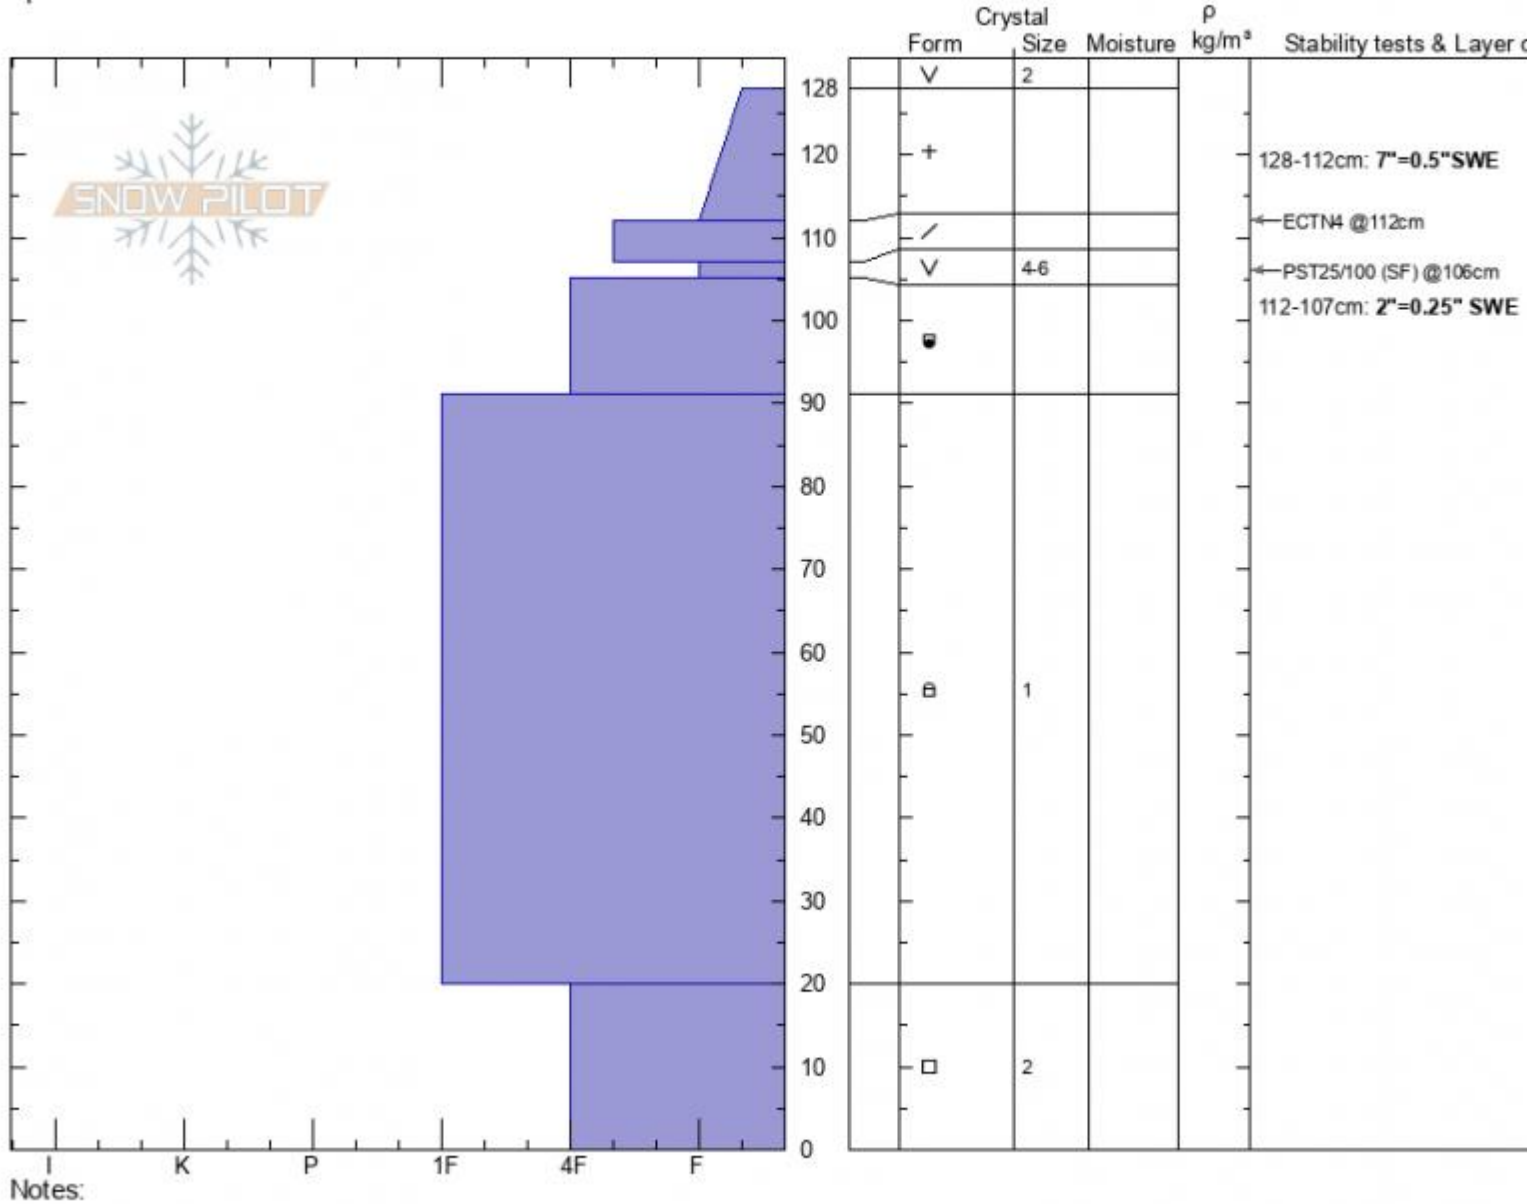

WildernessBndry, TFork
 Madison Range-S
 MT
 Elevation: 8780 ft
 Aspect: 250°
 Specifics:

Alex Marienthal
 01/22/2022 - 10:21am
 Co-ord: 44.97670N, -111.35962W
 Slope Angle: 25°
 Wind Loading:

Stability: **Good**
 Air Temperature: **-4.5°C**
 Sky Cover: **BKN**
 Precipitation: **NO**
 Wind: **N Calm**

HS:128
 PF:40
 Layer Notes:
 128-112cm: 7"=0.5"SWE
 112-107cm: 2"=0.25" SWE
 107-105cm: Problematic layer

Advisory Region
 Southern Madison
 Longitude
 -111.27W
 Latitude
 45.06N
 Southern Madison, 2022-01-22