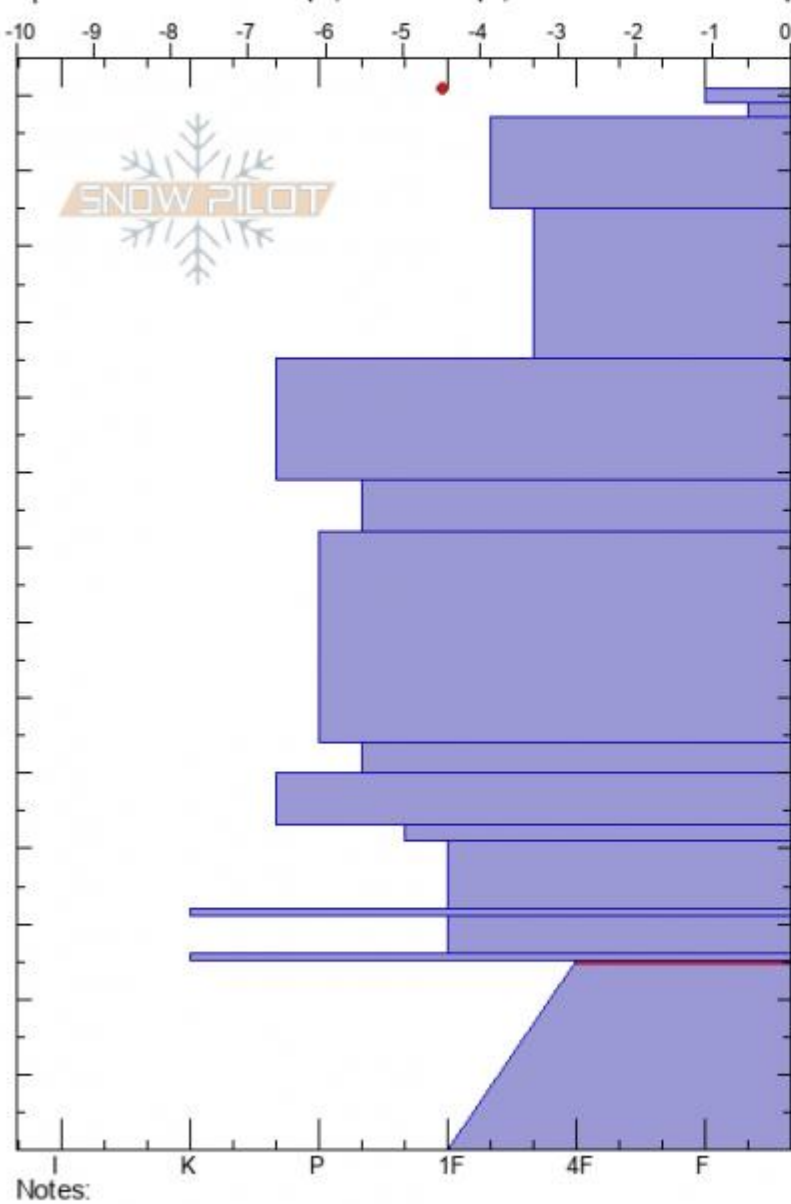

Miller Ridge, TownHill
 Cooke City
 MT
 Elevation: 9072 ft
 Aspect: 122°
 Specifics: Ski tracks on slope; We skied slope; Snowmobile tracks on slope

Alex Marienthal
 01/18/2022 - 12:28pm
 Co-ord: 45.03004N, -109.94292W
 Slope Angle: 20°
 Wind Loading: previous

Stability: **Good**
 Air Temperature: **-5°C**
 Sky Cover: **OVC**
 Precipitation: **S-1**
 Wind: **NW Light Breeze**

HS:141
 PF: 15
 PS: 3
 Layer Notes:
 139-137cm: Buried Jan. 18
 25-0cm: CPST55/120end@24
 25-0cm: Problematic layer

Form	Crystal Size	Moisture	ρ kg/m ³	Stability tests & Layer c
*r	1-2			
V	10			139-137cm: Buried Jan. 18
•	0.3			
•	0.1-0.3			
•	0.1			
•	0.3-0.5			
•	0.3-0.5			
•	0.3			
•	0.5			
•	1			
B	1			
⊙	2.4			
B	1-2			
⊙				
B	2			25-0cm: CPST55/120end@

Notes:

Advisory Region
 Cooke City
 Longitude
 -109.97W
 Latitude
 45.04N
 Cooke City, 2022-01-18