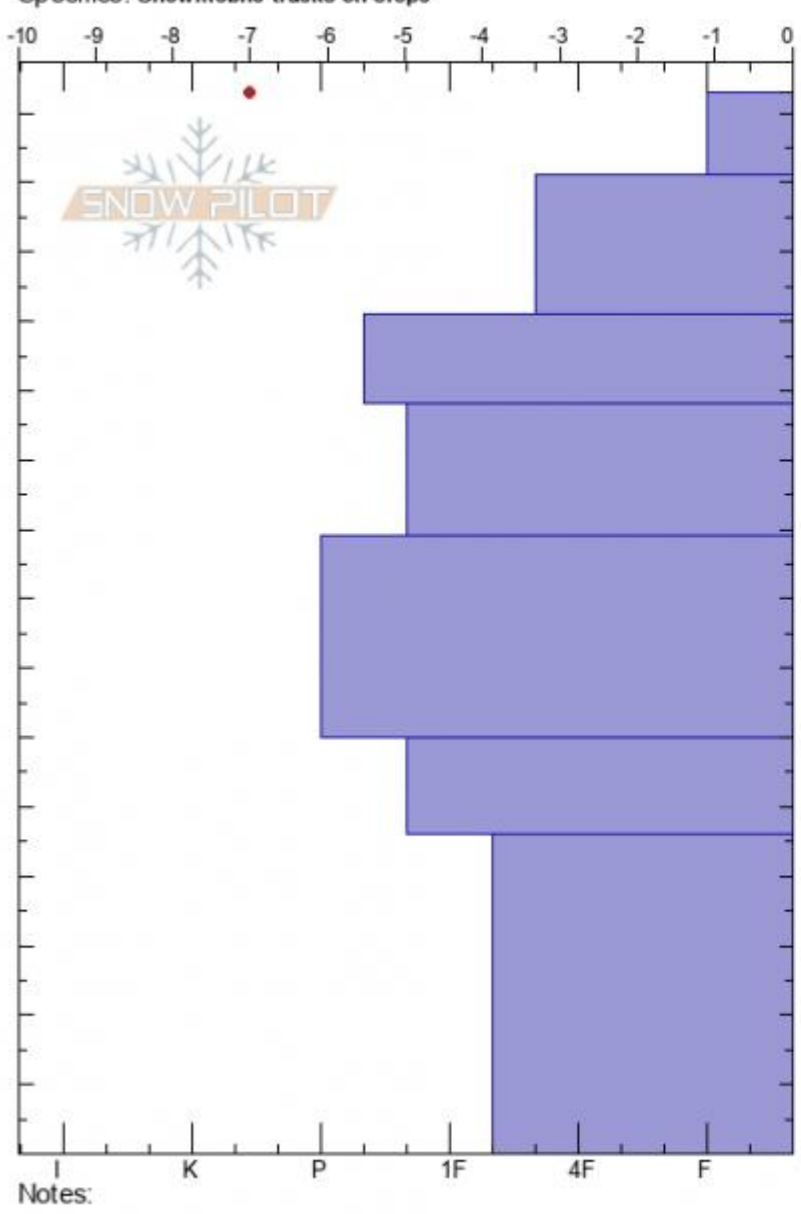

Mt. Abundance, S. end  
 Cooke City  
 MT  
 Elevation: 9191 ft  
 Aspect: 116°  
 Specifics: Snowmobile tracks on slope

Alex Marienthal  
 01/16/2022 - 2:40pm  
 Co-ord: 45.06612N, -110.01020W  
 Slope Angle: 27°  
 Wind Loading: previous

Stability: **Good**  
 Air Temperature: **-5°C**  
 Sky Cover: **CLR**  
 Precipitation: **NO**  
 Wind: **S Calm**

HS:153 Layer Notes:  
 PF: 35 60-46cm: Problematic layer

Form	Crystal Size	Moisture	$\rho$ kg/m <sup>3</sup>	Stability tests & Layer c
V	5			
/	0.3			
/	0.3			
•	0.1			
•	0.5			
•	0.5			
B	1			
B	2			

Notes:

Advisory Region  
 Cooke City  
 Longitude  
 -110.02W  
 Latitude  
 45.08N  
 Cooke City, 2022-01-16