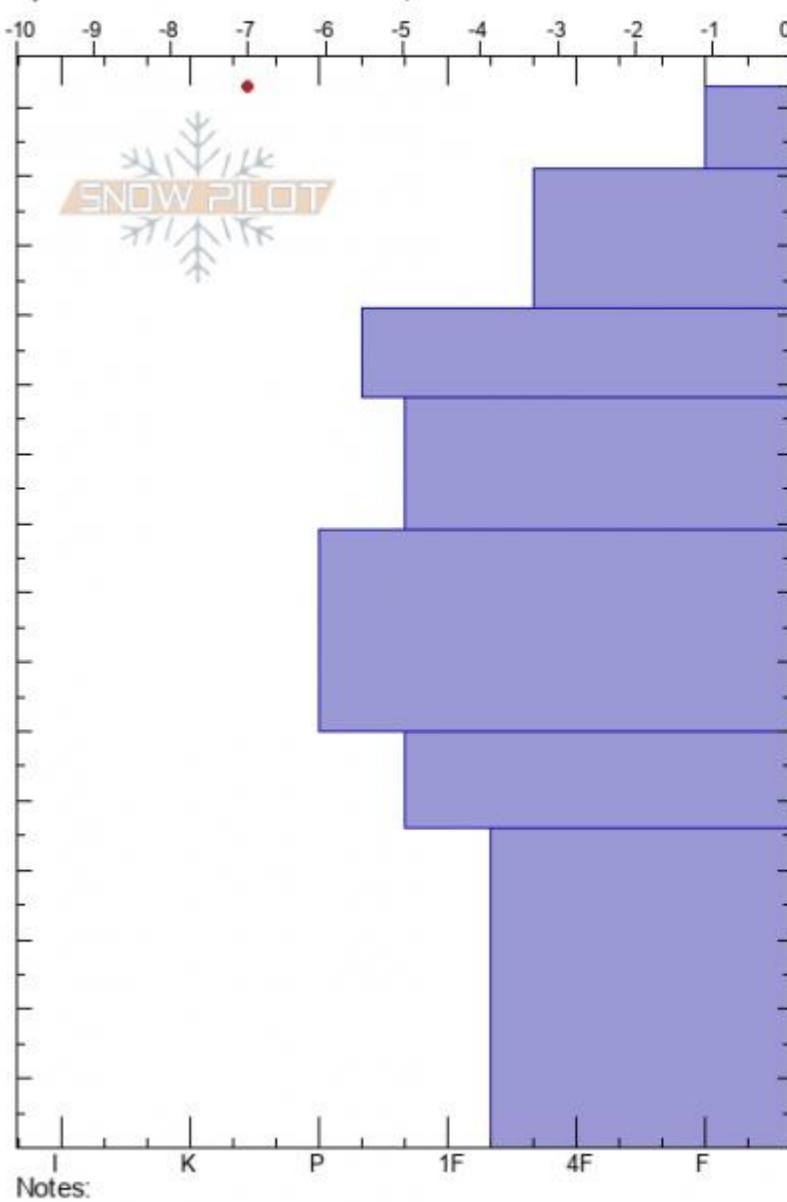

Mt. Abundance, S. end  
 Cooke City  
 MT  
 Elevation: 9191 ft  
 Aspect: 116°  
 Specifics: Snowmobile tracks on slope

Alex Marienthal  
 01/16/2022 - 2:40pm  
 Co-ord: 45.06612N, -110.01020W  
 Slope Angle: 27°  
 Wind Loading: previous

Stability: **Good**  
 Air Temperature: **-5°C**  
 Sky Cover: **CLR**  
 Precipitation: **NO**  
 Wind: **S Calm**

HS:153 Layer Notes:  
 PF:35 60-46cm:Problematic layer

Form	Crystal Size	Moisture	$\rho$ kg/m <sup>3</sup>	Stability tests & Layer c
V	5			
/	0.3			
/	0.3			
•	0.1			
•	0.5			
•	0.5			
B	1			
B	2			