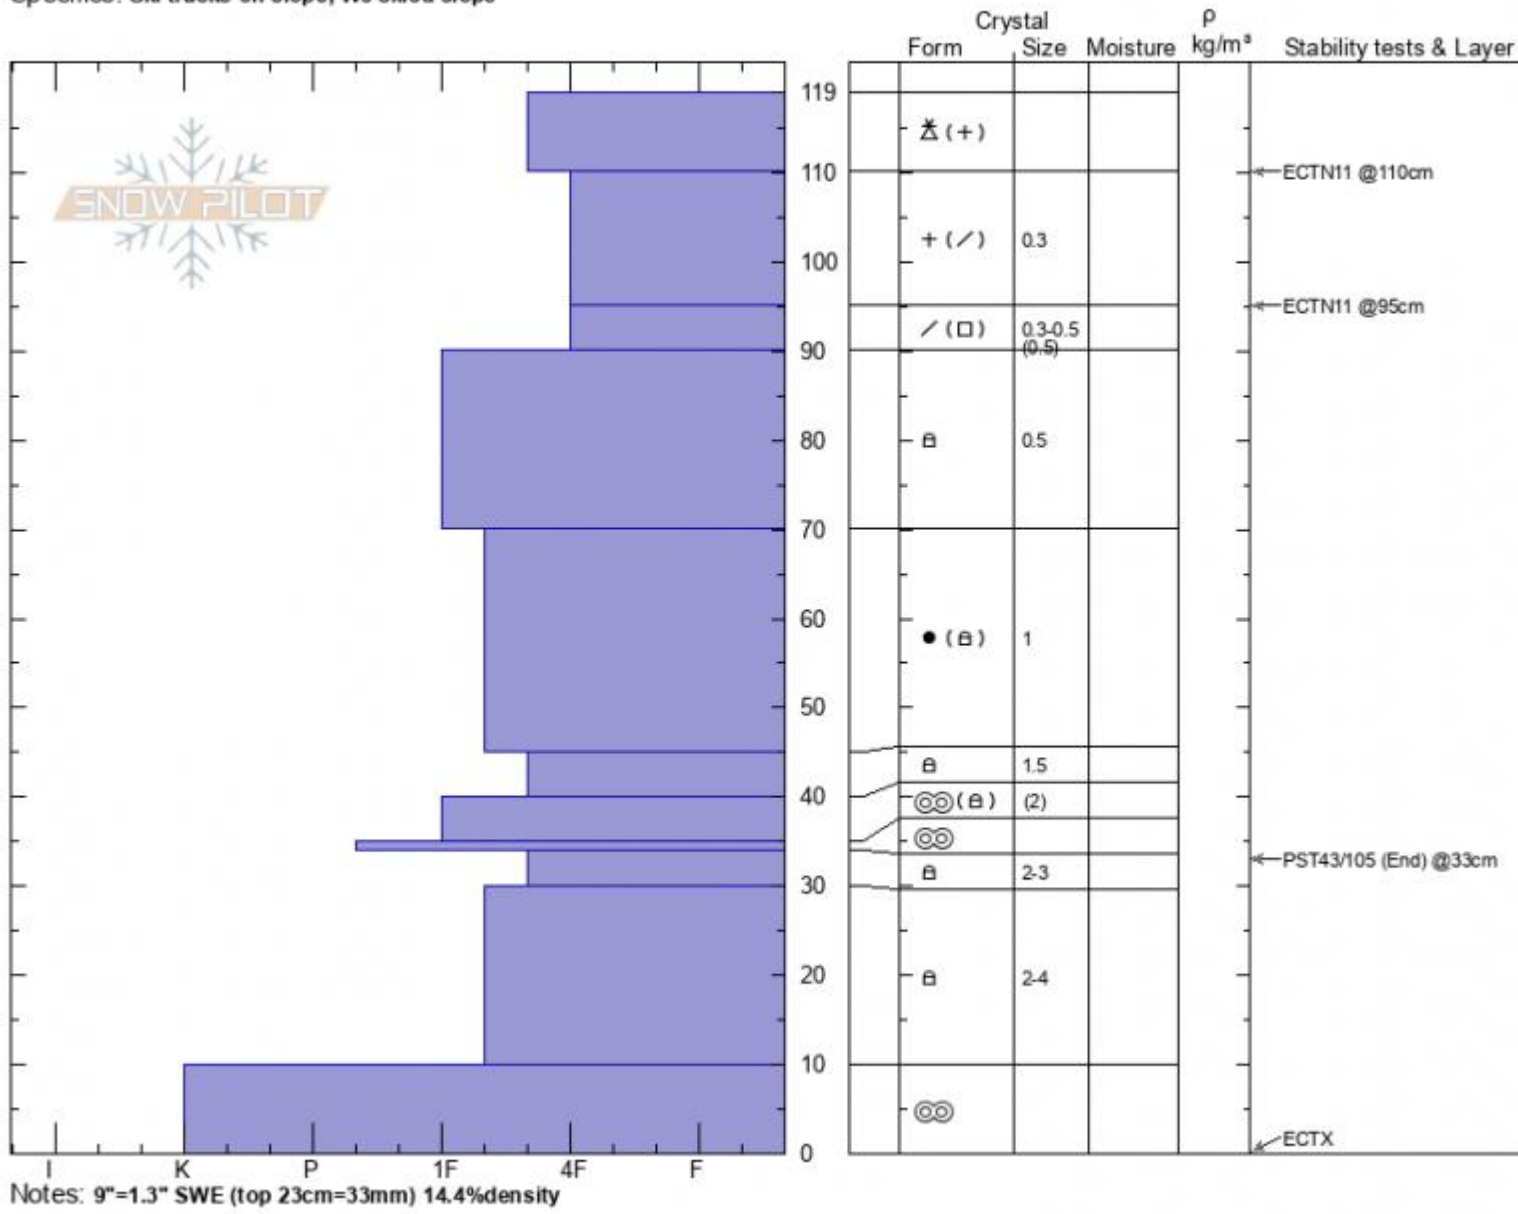

Texas Meadow
 Bridger Range
 MT
 Elevation: 7668 ft
 Aspect: 70°
 Specifics: Ski tracks on slope; We skied slope

Alex Marienthal
 01/21/2022 - 3:30pm
 Co-ord: 45.84020N, -110.93271W
 Slope Angle: 28°
 Wind Loading: previous

Stability: Fair
 Air Temperature: -6°C
 Sky Cover: BKN
 Precipitation: NO
 Wind: SW Light Breeze

HS:119
 PF:33
 PS:20
 Layer Notes:
 119-110cm: Problematic layer

Advisory Region
 Bridger Range
 Longitude
 -110.93W
 Latitude
 45.84N
 Bridger Range, 2022-01-21