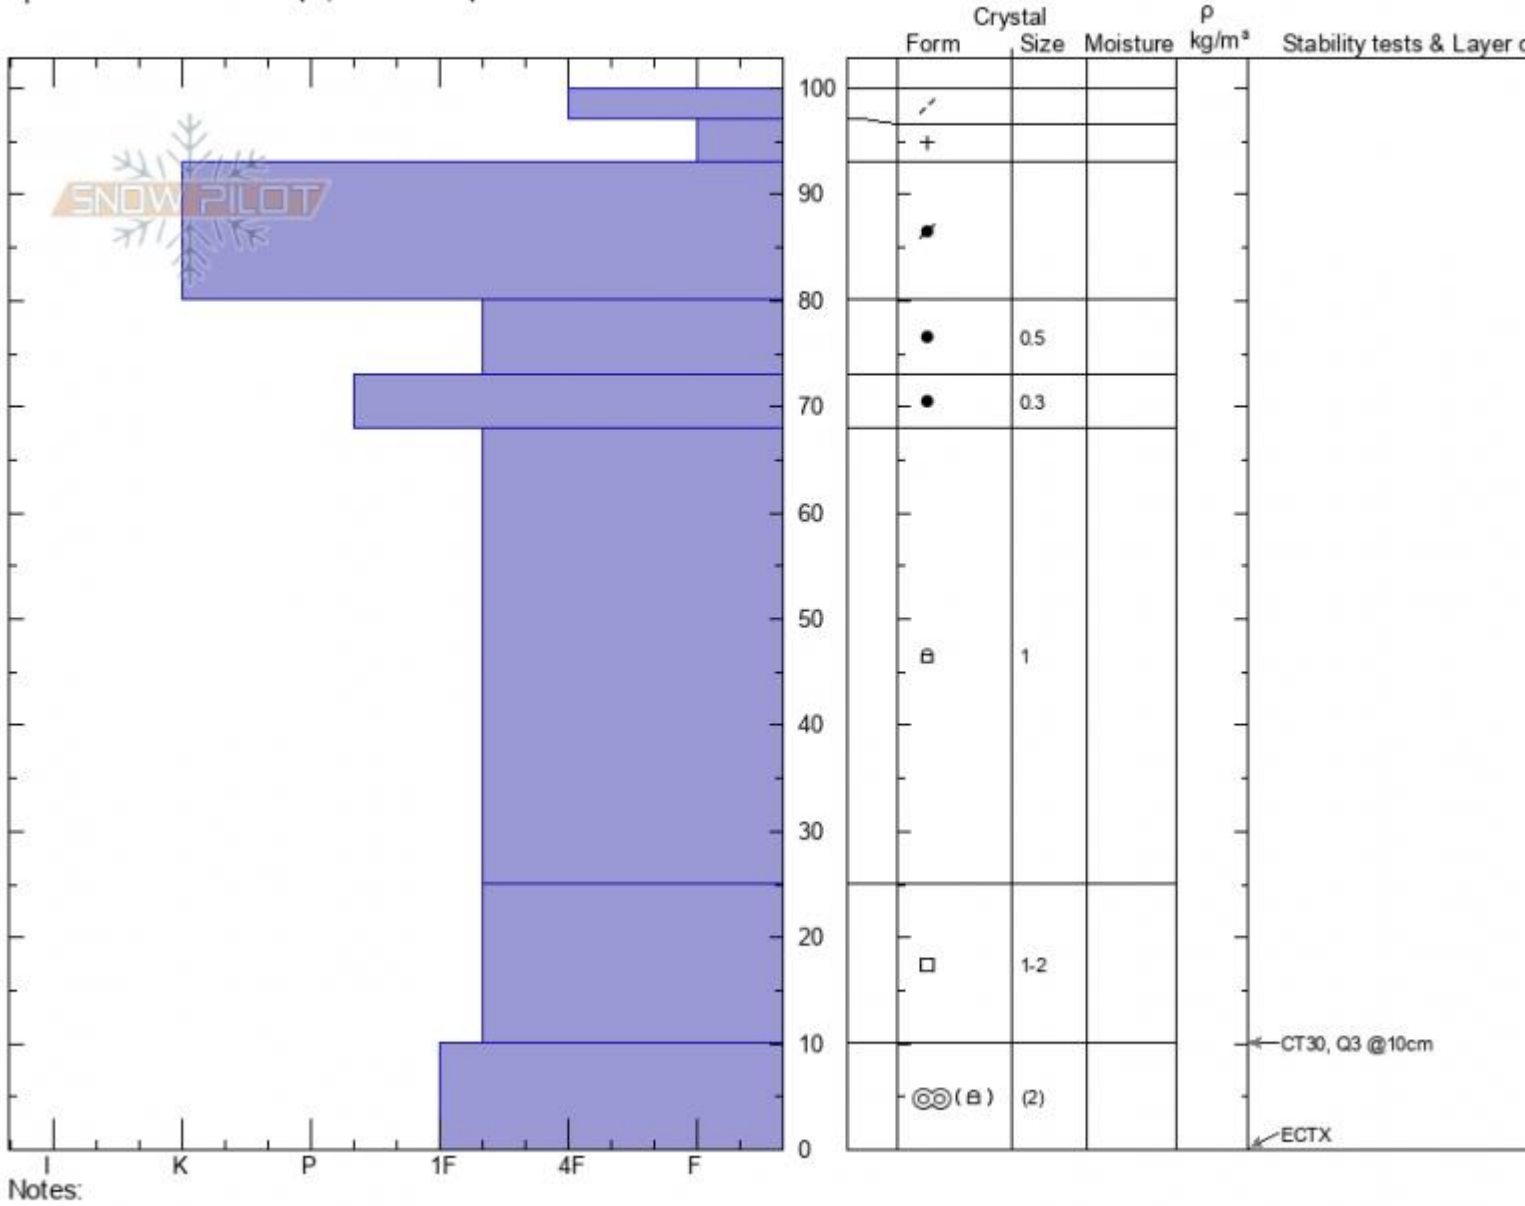

Football Field  
 Bridger Range  
 MT  
 Elevation: 8500 ft  
 Aspect: 95°  
 Specifics: Ski tracks on slope; We skied slope

Ian Hoyer  
 01/20/2022 - 11:00am  
 Co-ord: 45.79792N, -110.93336W  
 Slope Angle: 30°  
 Wind Loading: yes

Stability: **Good**  
 Air Temperature:  
 Sky Cover: **OVC**  
 Precipitation: **S-1**  
 Wind: **SE Moderate**

HS:100  
 PF: 5  
 PS: 0  
 Layer Notes: 25-10cm: Problematic layer

Advisory Region  
 Bridger Range  
 Longitude  
 -110.94W  
 Latitude  
 45.79N  
 Bridger Range, 2022-01-21